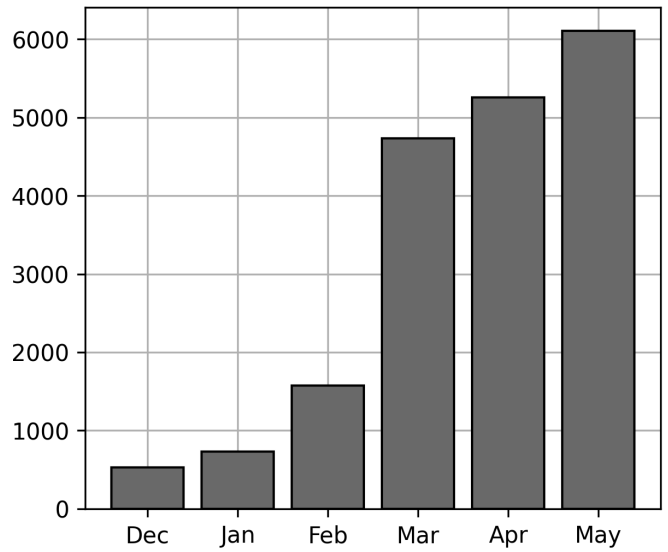

Daily Unique Assets Breakdown

Current Usage

International Intermodal Vertical ID	2108
Mounted Chassis ID	2079
Mounted Unknown Chassis ID	778
Bare Chassis ID	625
International Intermodal Horizontal ID	454
Unknown Container ID	60
Total Daily Unique Assets:	6104

Status Codes:

Historical Usage

Daily Usage

Date	Daily Transactions	Daily Unique Assets
2023-05-01	460	362
2023-05-02	556	392
2023-05-03	448	346
2023-05-04	395	312
2023-05-05	478	379
2023-05-06	85	70
2023-05-07	61	53
2023-05-08	290	239
2023-05-09	242	198
2023-05-10	245	214
2023-05-11	267	203
2023-05-12	177	150
2023-05-13	22	18
2023-05-14	14	14
2023-05-15	244	198

2023-05-16	439	342
2023-05-17	441	335
2023-05-18	401	306
2023-05-19	227	205
2023-05-20	29	25
2023-05-21	46	42
2023-05-22	256	210
2023-05-23	300	232
2023-05-24	159	134
2023-05-25	220	177
2023-05-26	284	253
2023-05-27	14	12
2023-05-28	25	17
2023-05-29	69	56
2023-05-30	365	286
2023-05-31	436	324