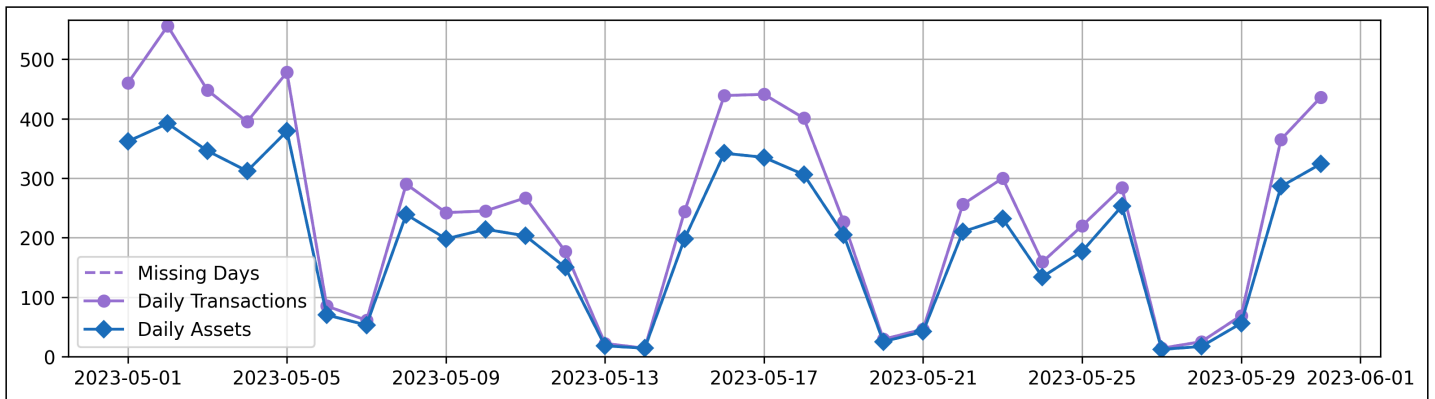

Daily Unique Assets Breakdown

Current Usage

International Intermodal Vertical ID	2108
Mounted Chassis ID	2079
Mounted Unknown Chassis ID	778
Bare Chassis ID	625
International Intermodal Horizontal ID	454
Unknown Container ID	60
Total Daily Unique Assets:	6104

Status Codes:

Historical Usage

Daily Usage

Date	Daily Transactions	Daily Unique Assets
2023-05-01	460	362
2023-05-02	556	392
2023-05-03	448	346
2023-05-04	395	312
2023-05-05	478	379
2023-05-06	85	70
2023-05-07	61	53
2023-05-08	290	239
2023-05-09	242	198
2023-05-10	245	214
2023-05-11	267	203
2023-05-12	177	150
2023-05-13	22	18
2023-05-14	14	14
2023-05-15	244	198

2023-05-16	439	342
2023-05-17	441	335
2023-05-18	401	306
2023-05-19	227	205
2023-05-20	29	25
2023-05-21	46	42
2023-05-22	256	210
2023-05-23	300	232
2023-05-24	159	134
2023-05-25	220	177
2023-05-26	284	253
2023-05-27	14	12
2023-05-28	25	17
2023-05-29	69	56
2023-05-30	365	286
2023-05-31	436	324