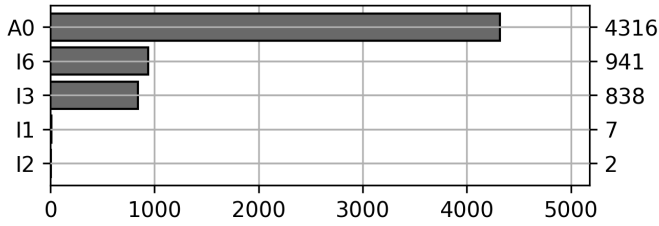

Daily Unique Assets Breakdown

Current Usage

International Intermodal Vertical ID	2108
Mounted Chassis ID	2079
Mounted Unknown Chassis ID	778
Bare Chassis ID	625
International Intermodal Horizontal ID	454
Unknown Container ID	60
Total Daily Unique Assets:	6104

Status Codes:

Historical Usage

Daily Usage

Date	Daily Transactions	Daily Unique Assets
2023-05-01	460	362
2023-05-02	556	392
2023-05-03	448	346
2023-05-04	395	312
2023-05-05	478	379
2023-05-06	85	70
2023-05-07	61	53
2023-05-08	290	239
2023-05-09	242	198
2023-05-10	245	214
2023-05-11	267	203
2023-05-12	177	150
2023-05-13	22	18
2023-05-14	14	14
2023-05-15	244	198