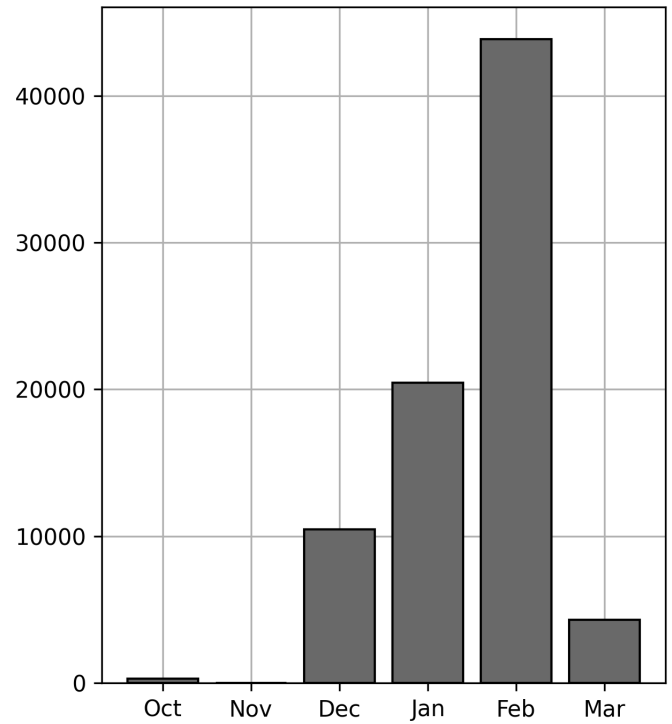

Daily Unique Assets Breakdown

Current Usage

Mounted Chassis ID	34420
International Intermodal Vertical ID	31313
International Intermodal Horizontal ID	5313
Bare Chassis ID	4178
Vendor Container Vertical ID	2577
Vendor Container Horizontal ID	1272
International Intermodal Chassis ID	1015
Mounted Unknown Chassis ID	643
Unknown Container ID	123
International Intermodal Container ID	121
Unknown Chassis ID	34
Bare Unknown Chassis ID	13

Total Daily Unique Assets: 81022

Status Codes:

Historical Usage

Daily Usage

Date	Daily Transactions	Daily Unique Assets
2022-08-10	1	1
2022-08-11	892	824
2022-08-12	22	17
2022-08-15	401	296
2022-08-16	310	170
2022-08-19	28	28
2022-08-21	165	146
2022-08-24	6	4
2022-08-25	11	11
2022-08-26	61	46
2022-08-29	38	37

Total Transactions: 98256

Status Codes:

Historical Usage

Yearly Usage