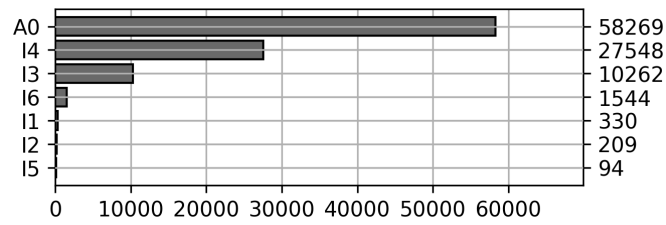

2023-02-10	906	778
2023-02-11	990	893
2023-02-12	387	354
2023-02-13	1154	948
2023-02-14	6754	3510
2023-02-15	3157	2649
2023-02-16	345	313
2023-02-17	1795	1563
2023-02-20	3615	3184
2023-02-21	3414	2610
2023-02-22	2193	2102
2023-02-23	1186	1158
2023-02-24	3229	3157
2023-02-26	63	62
2023-02-27	3165	3121
2023-02-28	811	800
2023-03-01	727	727
2023-03-02	857	851
2023-03-03	2795	2714

Total

77 Day(s)	98256 Transaction(s)	81022 Unique Asset(s)
-----------	----------------------	-----------------------

Transactions Breakdown

Transactions Done

Mounted Chassis ID	37228
International Intermodal Vertical ID	34916
International Intermodal Horizontal ID	6214
Mounted Unknown Chassis ID	5979
Bare Chassis ID	4521
Vendor Container Vertical ID	2993
Bare Unknown Chassis ID	1690
Vendor Container Horizontal ID	1416
International Intermodal Chassis ID	1336
Unknown Container ID	1151
Unknown Chassis ID	686
International Intermodal Container ID	122
Chassis ID	4

Total Transactions: 98256

Status Codes:

Historical Usage

Yearly Usage