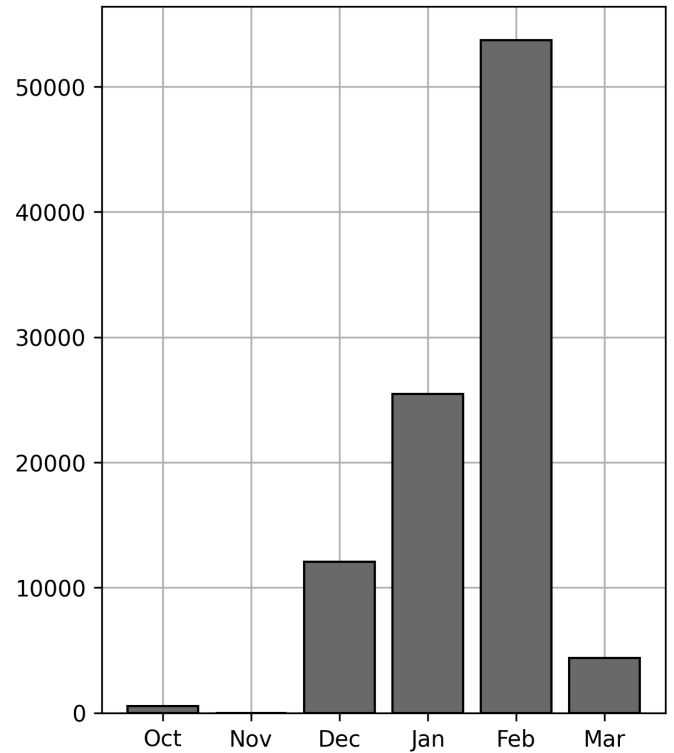

2023-02-10	906	778
2023-02-11	990	893
2023-02-12	387	354
2023-02-13	1154	948
2023-02-14	6754	3510
2023-02-15	3157	2649
2023-02-16	345	313
2023-02-17	1795	1563
2023-02-20	3615	3184
2023-02-21	3414	2610
2023-02-22	2193	2102
2023-02-23	1186	1158
2023-02-24	3229	3157
2023-02-26	63	62
2023-02-27	3165	3121
2023-02-28	811	800
2023-03-01	727	727
2023-03-02	857	851
2023-03-03	2795	2714

Total

77 Day(s)	98256 Transaction(s)	81022 Unique Asset(s)
-----------	----------------------	-----------------------

Transactions Breakdown

Transactions Done

Mounted Chassis ID	37228
International Intermodal Vertical ID	34916
International Intermodal Horizontal ID	6214
Mounted Unknown Chassis ID	5979
Bare Chassis ID	4521
Vendor Container Vertical ID	2993
Bare Unknown Chassis ID	1690
Vendor Container Horizontal ID	1416
International Intermodal Chassis ID	1336
Unknown Container ID	1151
Unknown Chassis ID	686
International Intermodal Container ID	122
Chassis ID	4

Total Transactions: 98256

Status Codes:

Historical Usage

Yearly Usage