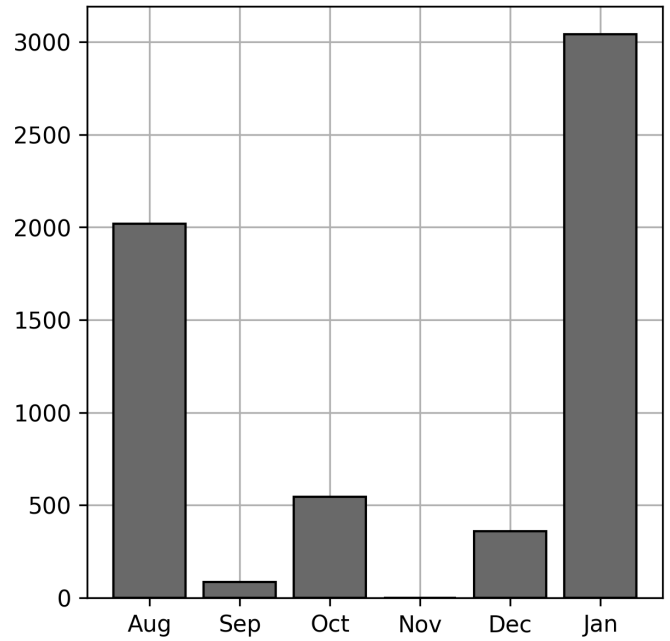

Current Usage

Mounted Chassis ID	1162
Vendor Container Vertical ID	587
International Intermodal Vertical ID	412
Bare Chassis ID	209
No Container ID	209
International Intermodal Horizontal ID	150
Unknown Chassis ID	119
Vendor Container Horizontal ID	100
Unknown Container ID	63
Mounted Unknown Chassis ID	25
Bare Unknown Chassis ID	5

Total Transactions: 3041

Historical Usage

Daily Usage

Date	Daily Transactions	Daily Unique Assets
2023-01-03	152	58
2023-01-09	230	59
2023-01-11	1042	624
2023-01-12	1616	630
2023-01-18	1	1

Total

5 Day(s)	3041 Transaction(s)	1372 Unique Asset(s)
----------	---------------------	----------------------

Yearly Usage