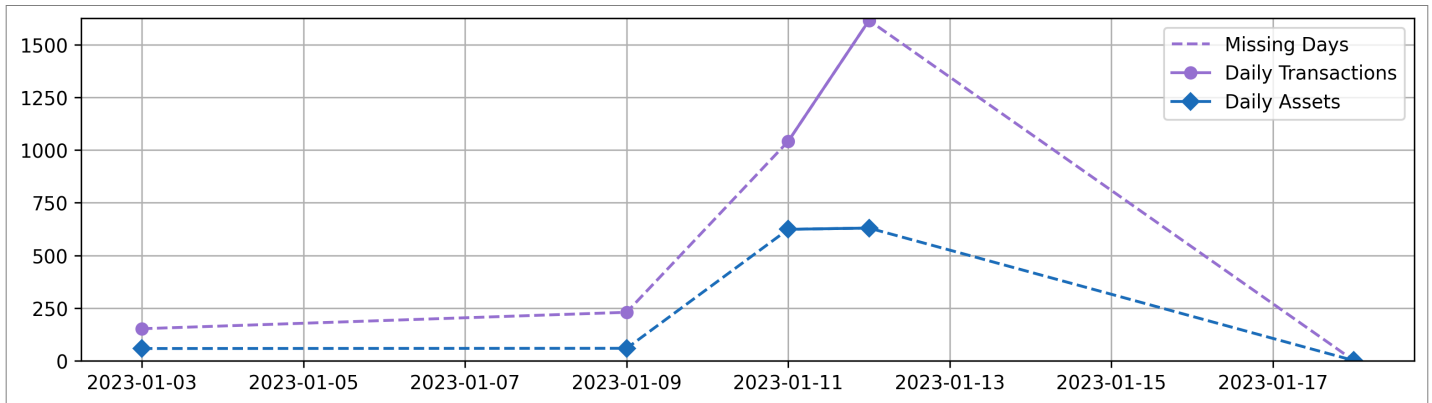

Current Usage

Mounted Chassis ID	1162
Vendor Container Vertical ID	587
International Intermodal Vertical ID	412
Bare Chassis ID	209
No Container ID	209
International Intermodal Horizontal ID	150
Unknown Chassis ID	119
Vendor Container Horizontal ID	100
Unknown Container ID	63
Mounted Unknown Chassis ID	25
Bare Unknown Chassis ID	5

Total Transactions: 3041

Historical Usage

Daily Usage

Date	Daily Transactions	Daily Unique Assets
2023-01-03	152	58
2023-01-09	230	59
2023-01-11	1042	624
2023-01-12	1616	630
2023-01-18	1	1

Total

5 Day(s)	3041 Transaction(s)	1372 Unique Asset(s)
----------	---------------------	----------------------

Yearly Usage