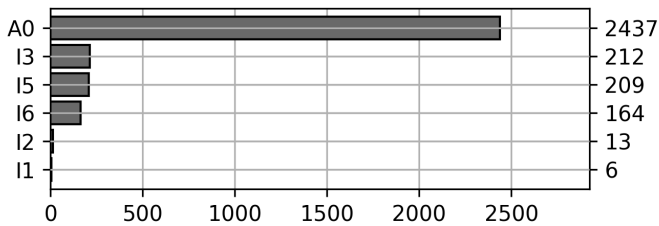

Current Usage

Mounted Chassis ID	1162
Vendor Container Vertical ID	587
International Intermodal Vertical ID	412
Bare Chassis ID	209
No Container ID	209
International Intermodal Horizontal ID	150
Unknown Chassis ID	119
Vendor Container Horizontal ID	100
Unknown Container ID	63
Mounted Unknown Chassis ID	25
Bare Unknown Chassis ID	5

Total Transactions: 3041

Historical Usage

Daily Usage

Date	Daily Transactions	Daily Unique Assets
2023-01-03	152	58
2023-01-09	230	59
2023-01-11	1042	624
2023-01-12	1616	630
2023-01-18	1	1

Total

5 Day(s)	3041 Transaction(s)	1372 Unique Asset(s)
----------	---------------------	----------------------

Yearly Usage