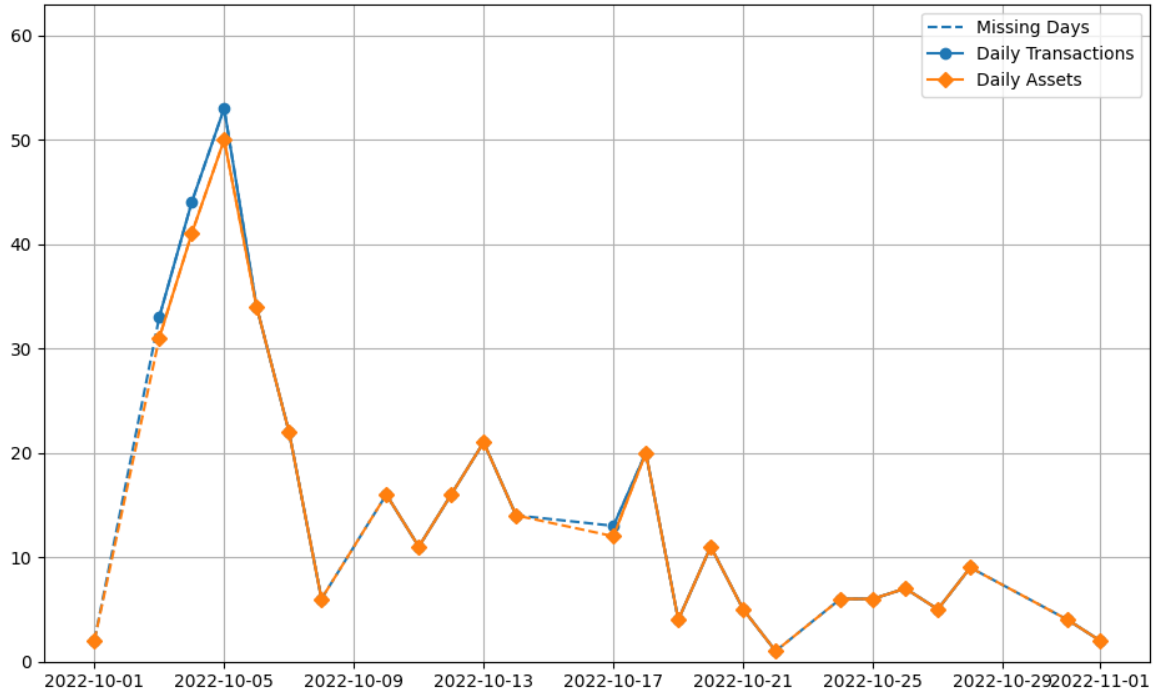

# sitetrax-truelook-generic (sitetrax-truelook-generic)

From 2022-10-01 to 2022-11-18

## Daily Activity Graph

## Daily Activity Table

Date	Daily Transactions	Daily Assets
2022-10-01	2	2
2022-10-02	0	0
2022-10-03	33	31
2022-10-04	44	41
2022-10-05	53	50
2022-10-06	34	34
2022-10-07	22	22
2022-10-08	6	6
2022-10-09	0	0
2022-10-10	16	16
2022-10-11	11	11
2022-10-12	16	16

**Total**

32 Day(s)	365 Transaction(s)	356 Asset(s)
-----------	--------------------	--------------