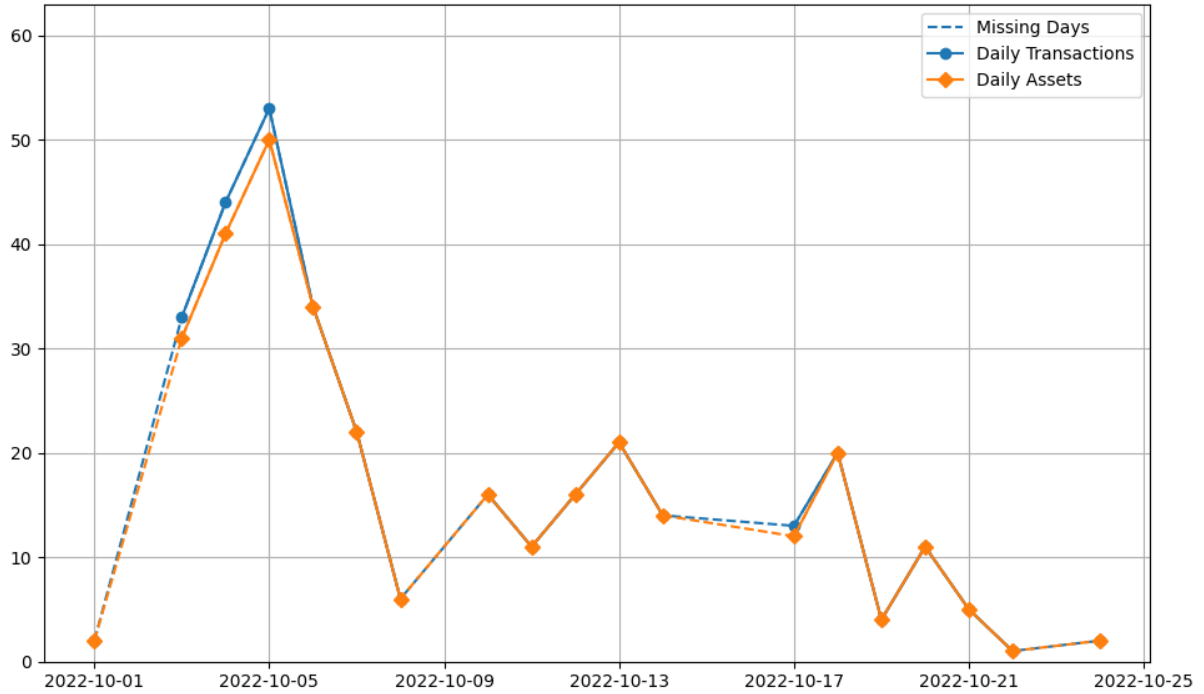

# sitetrax-truelook-generic (sitetrax-truelook-generic)

From 2022-10-01 to 2022-10-24

## Daily Activity Graph

## Daily Activity Table

Date	Daily Transactions	Daily Assets
2022-10-01	2	2
2022-10-02	0	0
2022-10-03	33	31
2022-10-04	44	41
2022-10-05	53	50
2022-10-06	34	34
2022-10-07	22	22
2022-10-08	6	6
2022-10-09	0	0
2022-10-10	16	16
2022-10-11	11	11
2022-10-12	16	16

2022-10-13	21	21
2022-10-14	14	14
2022-10-15	0	0
2022-10-16	0	0
2022-10-17	13	12
2022-10-18	20	20
2022-10-19	4	4
2022-10-20	11	11
2022-10-21	5	5
2022-10-22	1	1
2022-10-23	0	0
2022-10-24	2	2

**Total**

24 Day(s)	328 Transaction(s)	319 Asset(s)
-----------	--------------------	--------------