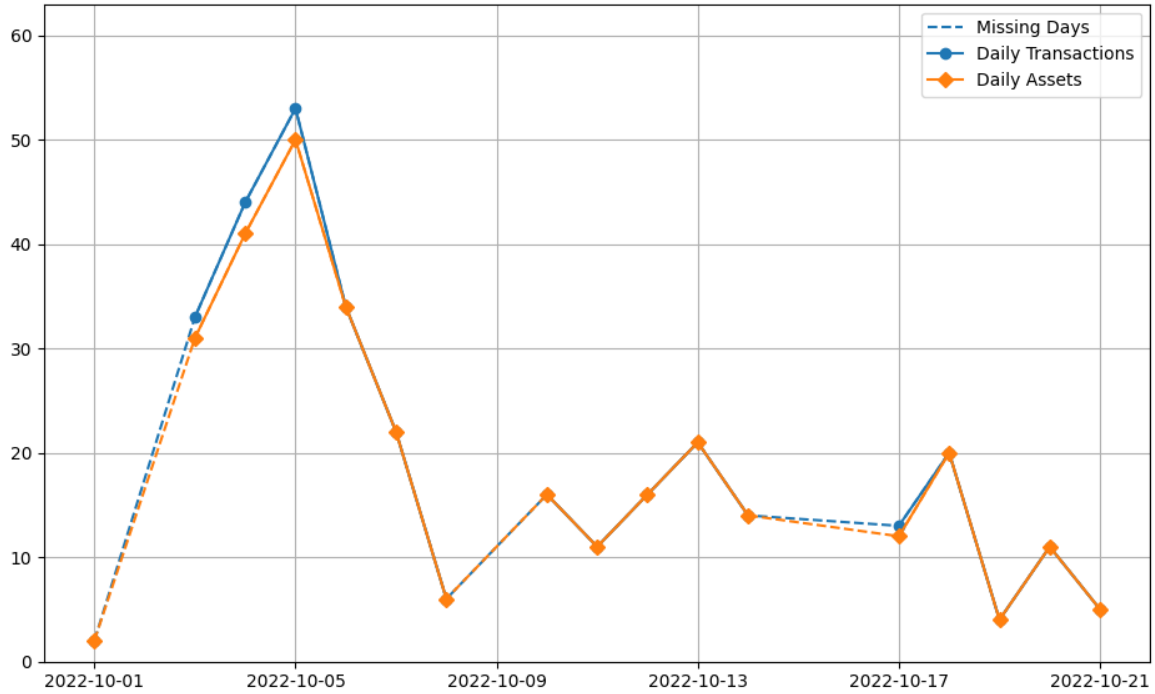

sitetrax-truelook-generic (sitetrax-truelook-generic)

From 2022-10-01 to 2022-10-21

Daily Activity Graph

Daily Activity Table

Date	Daily Transactions	Daily Assets
2022-10-01	2	2
2022-10-02	0	0
2022-10-03	33	31
2022-10-04	44	41
2022-10-05	53	50
2022-10-06	34	34
2022-10-07	22	22
2022-10-08	6	6
2022-10-09	0	0
2022-10-10	16	16
2022-10-11	11	11
2022-10-12	16	16

2022-10-13	21	21
2022-10-14	14	14
2022-10-15	0	0
2022-10-16	0	0
2022-10-17	13	12
2022-10-18	20	20
2022-10-19	4	4
2022-10-20	11	11
2022-10-21	5	5

Total

21 Day(s)	325 Transaction(s)	316 Asset(s)
-----------	--------------------	--------------