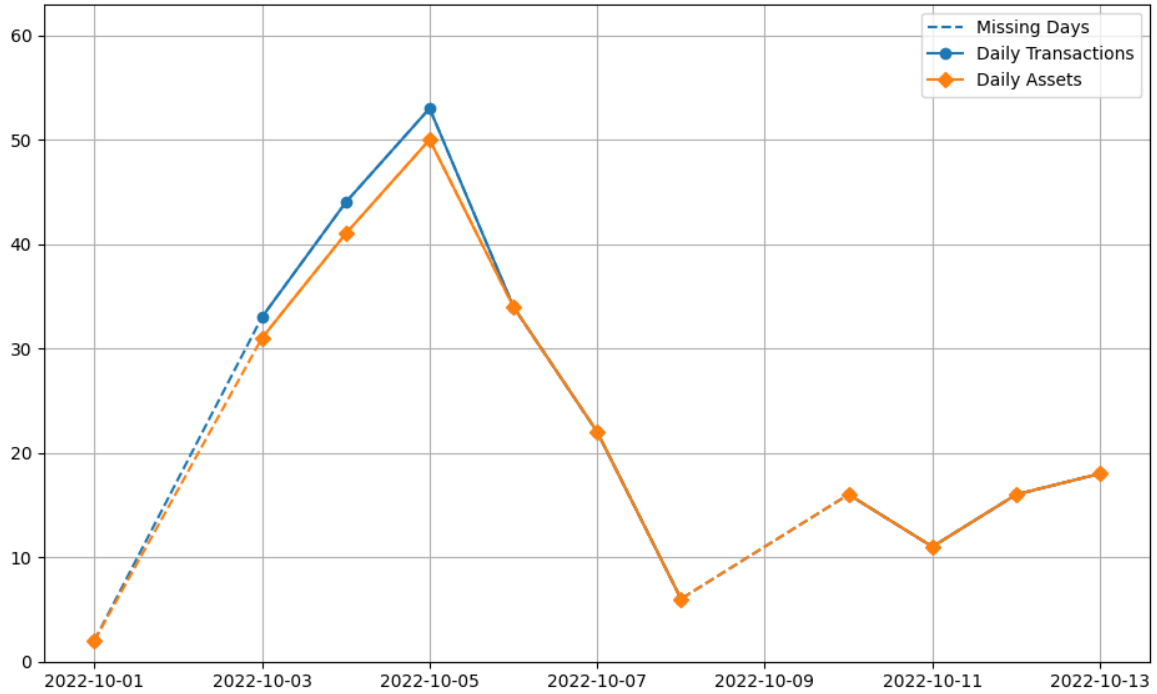

sitetrax-truelook-generic (sitetrax-truelook-generic)

From 2022-10-01 to 2022-10-13

Daily Activity Graph

Daily Activity Table

Date	Daily Transactions	Daily Assets
2022-10-01	2	2
2022-10-02	0	0
2022-10-03	33	31
2022-10-04	44	41
2022-10-05	53	50
2022-10-06	34	34
2022-10-07	22	22
2022-10-08	6	6
2022-10-09	0	0
2022-10-10	16	16
2022-10-11	11	11
2022-10-12	16	16
2022-10-13	18	18

2022-10-13	18	18
------------	----	----

Total

13 Day(s)	255 Transaction(s)	247 Asset(s)
-----------	--------------------	--------------