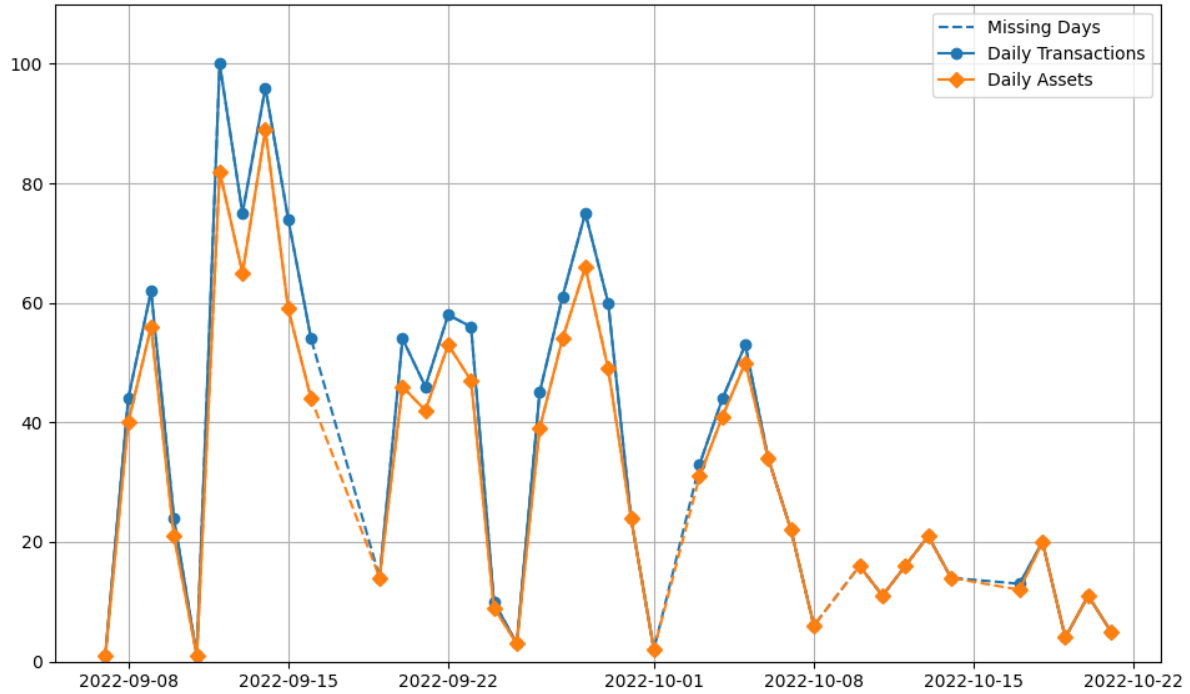

sitetrax-truelook-generic (sitetrax-truelook-generic)

From 2022-09-01 to 2022-10-21

Daily Activity Graph

Daily Activity Table

Date	Daily Transactions	Daily Assets
2022-09-07	1	1
2022-09-08	44	40
2022-09-09	62	56
2022-09-10	24	21
2022-09-11	1	1
2022-09-12	100	82
2022-09-13	75	65
2022-09-14	96	89
2022-09-15	74	59
2022-09-16	54	44
2022-09-17	0	0
2022-09-18	0	0

2022-09-19	14	14
2022-09-20	54	46
2022-09-21	46	42
2022-09-22	58	53
2022-09-23	56	47
2022-09-24	10	9
2022-09-25	3	3
2022-09-26	45	39
2022-09-27	61	54
2022-09-28	75	66
2022-09-29	60	49
2022-09-30	24	24
2022-10-01	2	2
2022-10-02	0	0
2022-10-03	33	31
2022-10-04	44	41
2022-10-05	53	50
2022-10-06	34	34
2022-10-07	22	22
2022-10-08	6	6
2022-10-09	0	0
2022-10-10	16	16
2022-10-11	11	11
2022-10-12	16	16
2022-10-13	21	21
2022-10-14	14	14
2022-10-15	0	0
2022-10-16	0	0
2022-10-17	13	12
2022-10-18	20	20

2022-10-19	4	4
2022-10-20	11	11
2022-10-21	5	5

Total

45 Day(s)	1362 Transaction(s)	1220 Asset(s)
-----------	---------------------	---------------