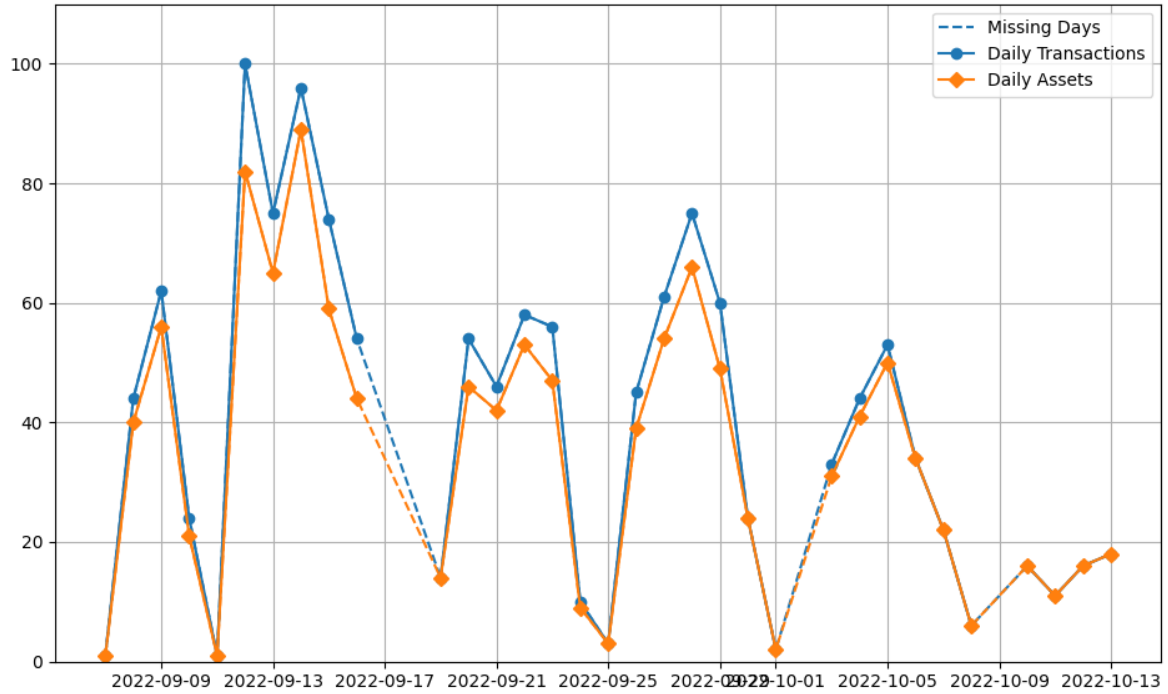

sitetrax-truelook-generic (sitetrax-truelook-generic)

From 2022-09-01 to 2022-10-13

Daily Activity Graph

Daily Activity Table

Date	Daily Transactions	Daily Assets
2022-09-07	1	1
2022-09-08	44	40
2022-09-09	62	56
2022-09-10	24	21
2022-09-11	1	1
2022-09-12	100	82
2022-09-13	75	65
2022-09-14	96	89
2022-09-15	74	59
2022-09-16	54	44
2022-09-17	0	0
2022-09-18	0	0

2022-09-19	14	14
2022-09-20	54	46
2022-09-21	46	42
2022-09-22	58	53
2022-09-23	56	47
2022-09-24	10	9
2022-09-25	3	3
2022-09-26	45	39
2022-09-27	61	54
2022-09-28	75	66
2022-09-29	60	49
2022-09-30	24	24
2022-10-01	2	2
2022-10-02	0	0
2022-10-03	33	31
2022-10-04	44	41
2022-10-05	53	50
2022-10-06	34	34
2022-10-07	22	22
2022-10-08	6	6
2022-10-09	0	0
2022-10-10	16	16
2022-10-11	11	11
2022-10-12	16	16
2022-10-13	18	18

Total

37 Day(s)	1292 Transaction(s)	1151 Asset(s)
-----------	---------------------	---------------