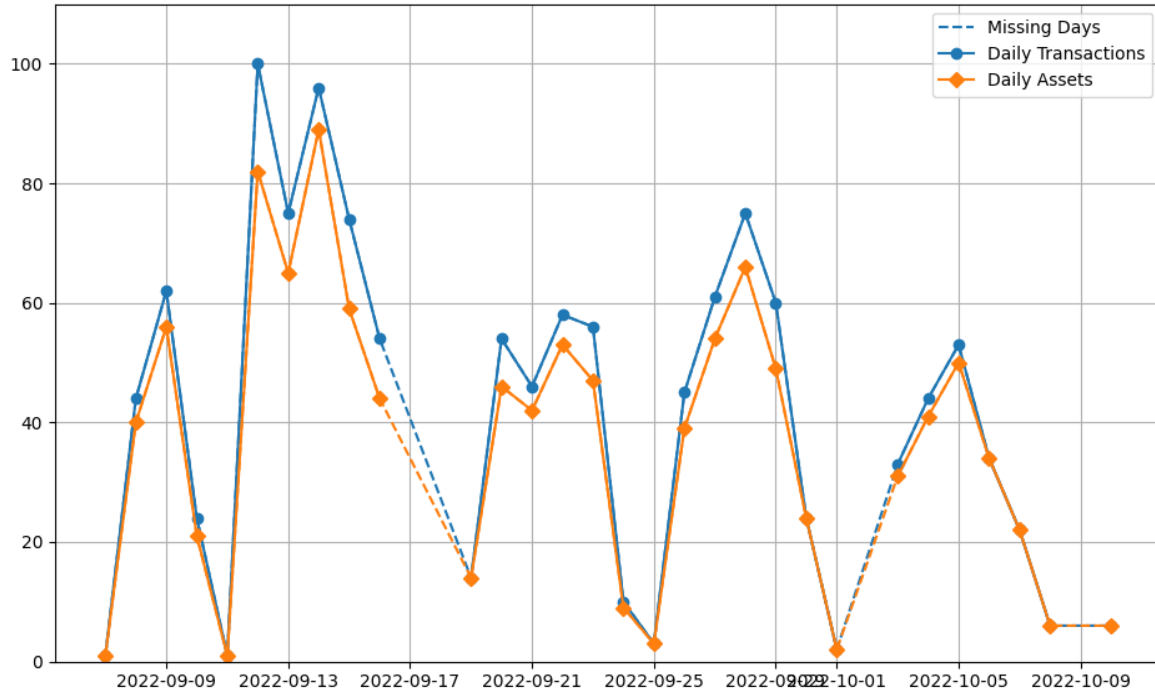

sitetrax-truelook-generic (sitetrax-truelook-generic)

From 2022-09-01 to 2022-10-10

Daily Activity Graph

Daily Activity Table

Date	Daily Transactions	Daily Assets
2022-09-07	1	1
2022-09-08	44	40
2022-09-09	62	56
2022-09-10	24	21
2022-09-11	1	1
2022-09-12	100	82
2022-09-13	75	65
2022-09-14	96	89
2022-09-15	74	59
2022-09-16	54	44
2022-09-17	0	0
2022-09-18	0	0

2022-09-19	14	14
2022-09-20	54	46
2022-09-21	46	42
2022-09-22	58	53
2022-09-23	56	47
2022-09-24	10	9
2022-09-25	3	3
2022-09-26	45	39
2022-09-27	61	54
2022-09-28	75	66
2022-09-29	60	49
2022-09-30	24	24
2022-10-01	2	2
2022-10-02	0	0
2022-10-03	33	31
2022-10-04	44	41
2022-10-05	53	50
2022-10-06	34	34
2022-10-07	22	22
2022-10-08	6	6
2022-10-09	0	0
2022-10-10	6	6

Total

34 Day(s)	1237 Transaction(s)	1096 Asset(s)
-----------	---------------------	---------------