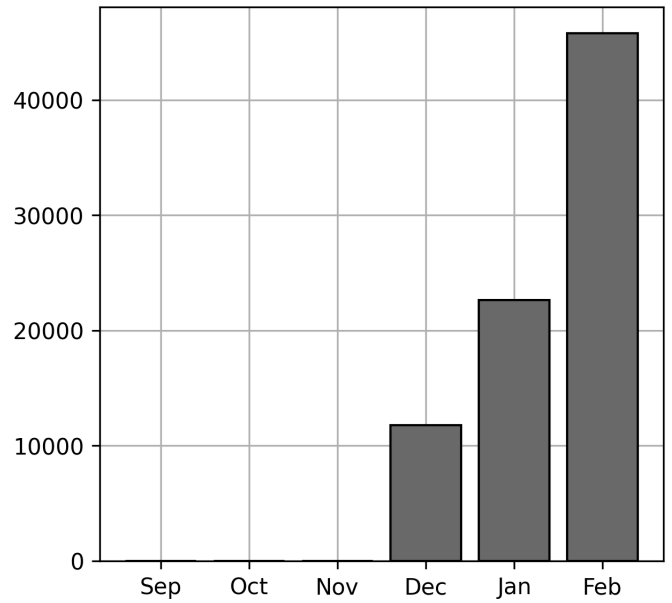

Historical Usage