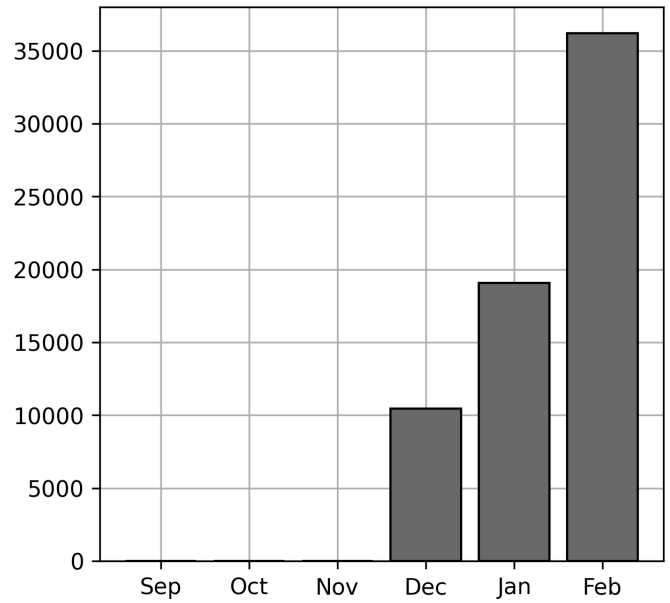

## Daily Unique Assets Breakdown

### Current Usage

Mounted Chassis ID	867
International Intermodal Vertical ID	673
Vendor Container Vertical ID	160
Mounted Unknown Chassis ID	79
International Intermodal Horizontal ID	66
Vendor Container Horizontal ID	44
Bare Chassis ID	16
Unknown Container ID	16
Bare Unknown Chassis ID	1

### Daily Usage

Date	Daily Transactions	Daily Unique Assets
2023-02-22	1936	1922

Total	Daily Transactions	Daily Unique Assets
1 Day(s)	1936 Transaction(s)	1922 Unique Asset(s)

**Total Transactions: 1936**