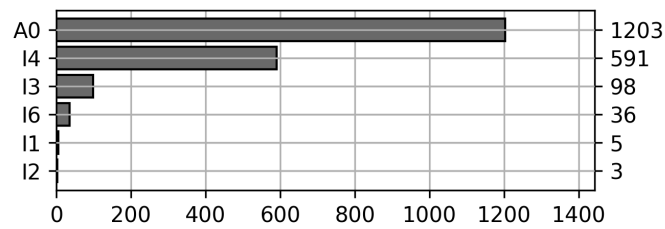

Transactions Breakdown

Transactions Done

Mounted Chassis ID	870
International Intermodal Vertical ID	680
Vendor Container Vertical ID	161
Mounted Unknown Chassis ID	80
International Intermodal Horizontal ID	66
Vendor Container Horizontal ID	44
Bare Chassis ID	17
Unknown Container ID	17
Bare Unknown Chassis ID	1

Total Transactions: 1936