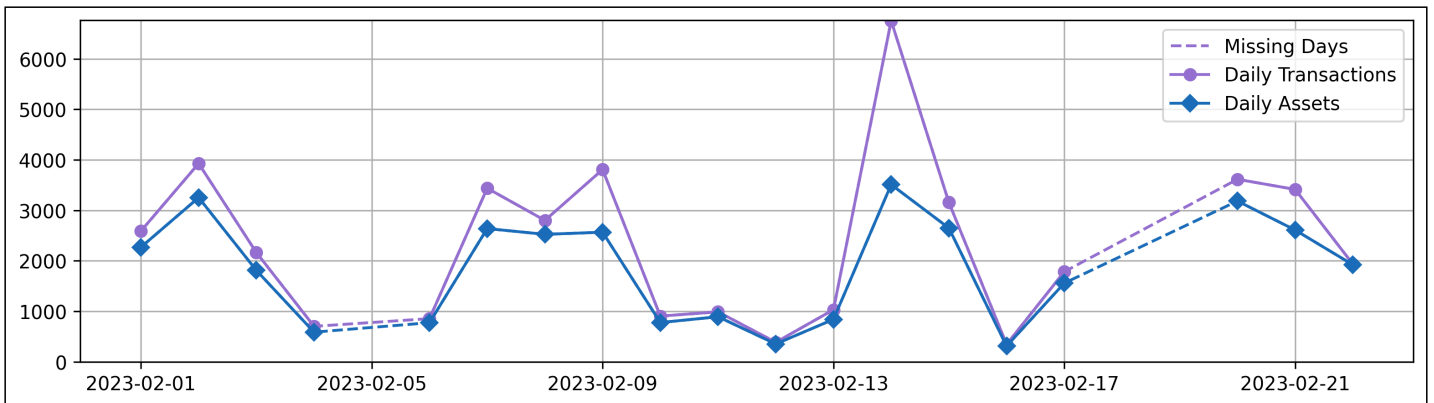

Daily Unique Assets Breakdown

Current Usage

Mounted Chassis ID	15352
International Intermodal Vertical ID	14106
International Intermodal Horizontal ID	2198
Bare Chassis ID	1620
Vendor Container Vertical ID	1122
Vendor Container Horizontal ID	529
Mounted Unknown Chassis ID	87
Unknown Container ID	19
Bare Unknown Chassis ID	8

Total Daily Unique Assets: 35041

Historical Usage

Daily Usage

Date	Daily Transactions	Daily Unique Assets
2023-02-01	2590	2270
2023-02-02	3928	3253
2023-02-03	2165	1811
2023-02-04	703	588
2023-02-06	856	775
2023-02-07	3438	2639
2023-02-08	2801	2525
2023-02-09	3808	2567
2023-02-10	906	778
2023-02-11	990	893
2023-02-12	387	354
2023-02-13	1032	841
2023-02-14	6754	3510
2023-02-15	3157	2649

2023-02-16	345	313
2023-02-17	1785	1559
2023-02-20	3615	3184
2023-02-21	3414	2610
2023-02-22	1936	1922

Total

19 Day(s)	44610 Transaction(s)	35041 Unique Asset(s)
-----------	----------------------	-----------------------

Total Transactions: 44610

Historical Usage

Yearly Usage