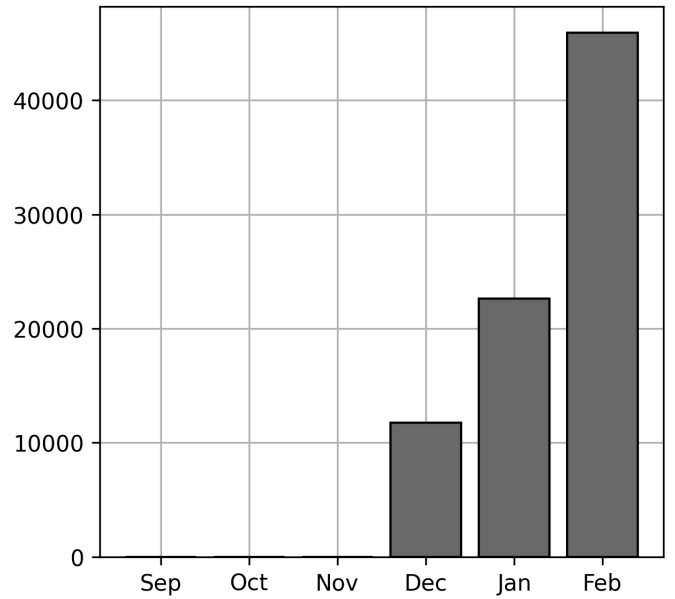

Total Daily Unique Assets: 35041

Historical Usage

Daily Usage

Date	Daily Transactions	Daily Unique Assets
2023-02-01	2590	2270
2023-02-02	3928	3253
2023-02-03	2165	1811
2023-02-04	703	588
2023-02-06	856	775
2023-02-07	3438	2639
2023-02-08	2801	2525
2023-02-09	3808	2567
2023-02-10	906	778
2023-02-11	990	893
2023-02-12	387	354
2023-02-13	1032	841
2023-02-14	6754	3510
2023-02-15	3157	2649

2023-02-16	345	313
2023-02-17	1785	1559
2023-02-20	3615	3184
2023-02-21	3414	2610
2023-02-22	1936	1922

Total

19 Day(s)	44610 Transaction(s)	35041 Unique Asset(s)
-----------	----------------------	-----------------------

Transactions Breakdown

Transactions Done

Mounted Chassis ID	17153
International Intermodal Vertical ID	16501
Mounted Unknown Chassis ID	3156
International Intermodal Horizontal ID	2695
Bare Chassis ID	1717
Vendor Container Vertical ID	1145
Bare Unknown Chassis ID	1132
Vendor Container Horizontal ID	565
Unknown Container ID	546

Total Transactions: 44610

Historical Usage

Yearly Usage