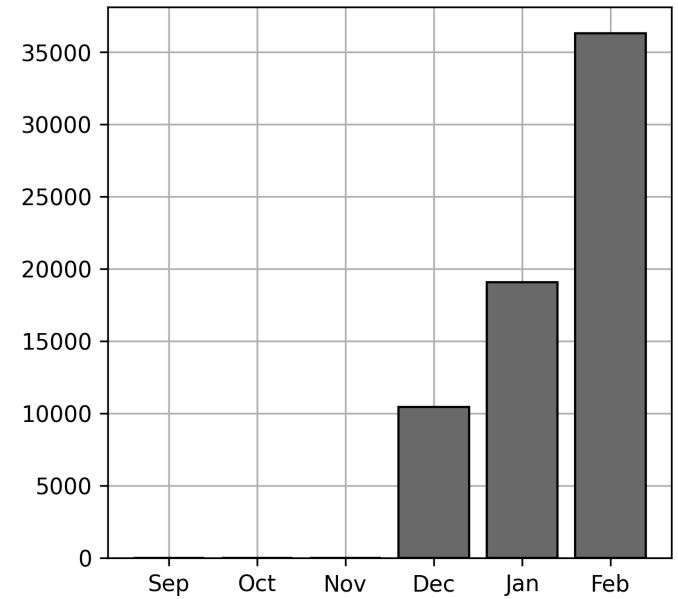

Daily Unique Assets Breakdown

Current Usage

Mounted Chassis ID	15352
International Intermodal Vertical ID	14106
International Intermodal Horizontal ID	2198
Bare Chassis ID	1620
Vendor Container Vertical ID	1122
Vendor Container Horizontal ID	529
Mounted Unknown Chassis ID	87
Unknown Container ID	19
Bare Unknown Chassis ID	8

Total Daily Unique Assets: 35041

Historical Usage

Daily Usage

Date	Daily Transactions	Daily Unique Assets
2023-02-01	2590	2270
2023-02-02	3928	3253
2023-02-03	2165	1811
2023-02-04	703	588
2023-02-06	856	775
2023-02-07	3438	2639
2023-02-08	2801	2525
2023-02-09	3808	2567
2023-02-10	906	778
2023-02-11	990	893
2023-02-12	387	354
2023-02-13	1032	841
2023-02-14	6754	3510
2023-02-15	3157	2649

2023-02-16	345	313
2023-02-17	1785	1559
2023-02-20	3615	3184
2023-02-21	3414	2610
2023-02-22	1936	1922

Total

19 Day(s)	44610 Transaction(s)	35041 Unique Asset(s)
-----------	----------------------	-----------------------

Total Transactions: 44610

Historical Usage

Yearly Usage