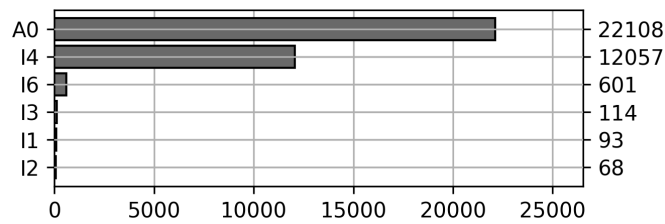

Daily Unique Assets Breakdown

Current Usage

Mounted Chassis ID	15352
International Intermodal Vertical ID	14106
International Intermodal Horizontal ID	2198
Bare Chassis ID	1620
Vendor Container Vertical ID	1122
Vendor Container Horizontal ID	529
Mounted Unknown Chassis ID	87
Unknown Container ID	19
Bare Unknown Chassis ID	8

Total Daily Unique Assets: 35041

Historical Usage

Daily Usage

Date	Daily Transactions	Daily Unique Assets
2023-02-01	2590	2270
2023-02-02	3928	3253
2023-02-03	2165	1811
2023-02-04	703	588
2023-02-06	856	775
2023-02-07	3438	2639
2023-02-08	2801	2525
2023-02-09	3808	2567
2023-02-10	906	778
2023-02-11	990	893
2023-02-12	387	354
2023-02-13	1032	841
2023-02-14	6754	3510
2023-02-15	3157	2649