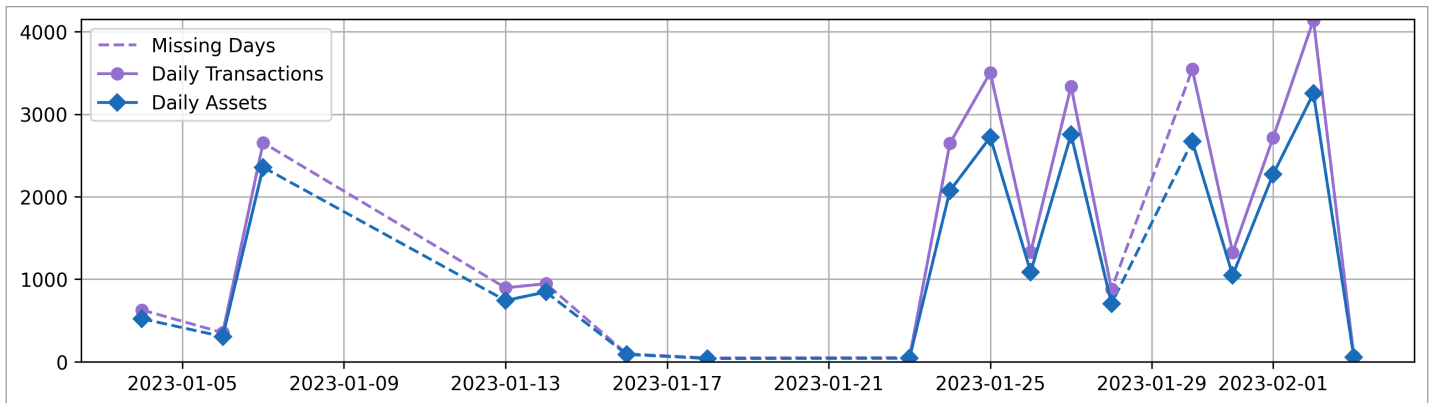

Current Usage

Mounted Chassis ID	10571
International Intermodal Vertical ID	10184
Mounted Unknown Chassis ID	2289
International Intermodal Horizontal ID	1764
No Container ID	1143
Bare Chassis ID	1138
Vendor Container Vertical ID	771
Bare Unknown Chassis ID	577
Vendor Container Horizontal ID	375
Unknown Container ID	338

Total Transactions: 29150

Historical Usage

Daily Usage

Date	Daily Transactions	Daily Unique Assets
2023-01-04	628	521
2023-01-06	352	305
2023-01-07	2654	2357
2023-01-13	896	742
2023-01-14	946	845
2023-01-16	96	89
2023-01-18	46	39
2023-01-23	50	42
2023-01-24	2646	2071
2023-01-25	3504	2722
2023-01-26	1328	1088
2023-01-27	3338	2752
2023-01-28	878	705
2023-01-30	3544	2669
2023-01-31	1326	1048
2023-02-01	2714	2270

2023-02-02	4140	3253
2023-02-03	64	55

Total

18 Day(s)	29150 Transaction(s)	23573 Unique Asset(s)
-----------	----------------------	-----------------------

Yearly Usage