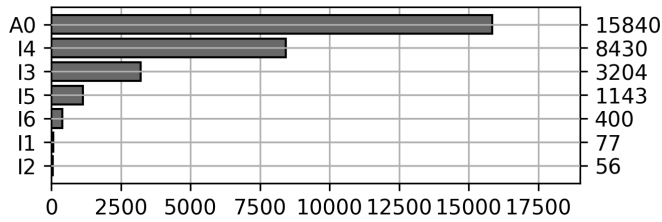

Current Usage

Mounted Chassis ID	10571
International Intermodal Vertical ID	10184
Mounted Unknown Chassis ID	2289
International Intermodal Horizontal ID	1764
No Container ID	1143
Bare Chassis ID	1138
Vendor Container Vertical ID	771
Bare Unknown Chassis ID	577
Vendor Container Horizontal ID	375
Unknown Container ID	338

Total Transactions: 29150

Historical Usage

Daily Usage

Date	Daily Transactions	Daily Unique Assets
2023-01-04	628	521
2023-01-06	352	305
2023-01-07	2654	2357
2023-01-13	896	742
2023-01-14	946	845
2023-01-16	96	89
2023-01-18	46	39
2023-01-23	50	42
2023-01-24	2646	2071
2023-01-25	3504	2722
2023-01-26	1328	1088
2023-01-27	3338	2752
2023-01-28	878	705
2023-01-30	3544	2669
2023-01-31	1326	1048
2023-02-01	2714	2270