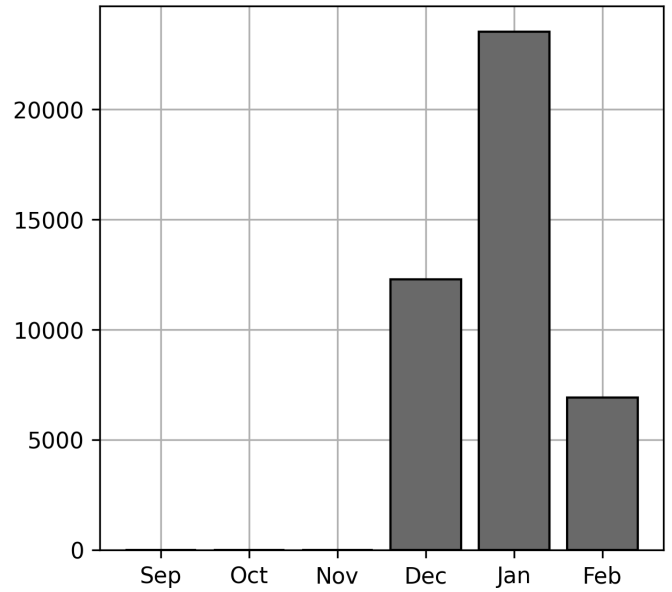

Current Usage

Mounted Chassis ID	10571
International Intermodal Vertical ID	10184
Mounted Unknown Chassis ID	2289
International Intermodal Horizontal ID	1764
No Container ID	1143
Bare Chassis ID	1138
Vendor Container Vertical ID	771
Bare Unknown Chassis ID	577
Vendor Container Horizontal ID	375
Unknown Container ID	338

Total Transactions: 29150

Historical Usage

Daily Usage

Date	Daily Transactions	Daily Unique Assets
2023-01-04	628	521
2023-01-06	352	305
2023-01-07	2654	2357
2023-01-13	896	742
2023-01-14	946	845
2023-01-16	96	89
2023-01-18	46	39
2023-01-23	50	42
2023-01-24	2646	2071
2023-01-25	3504	2722
2023-01-26	1328	1088
2023-01-27	3338	2752
2023-01-28	878	705
2023-01-30	3544	2669
2023-01-31	1326	1048
2023-02-01	2714	2270

2023-02-02	4140	3253
2023-02-03	64	55

Total

18 Day(s)	29150 Transaction(s)	23573 Unique Asset(s)
-----------	----------------------	-----------------------

Yearly Usage