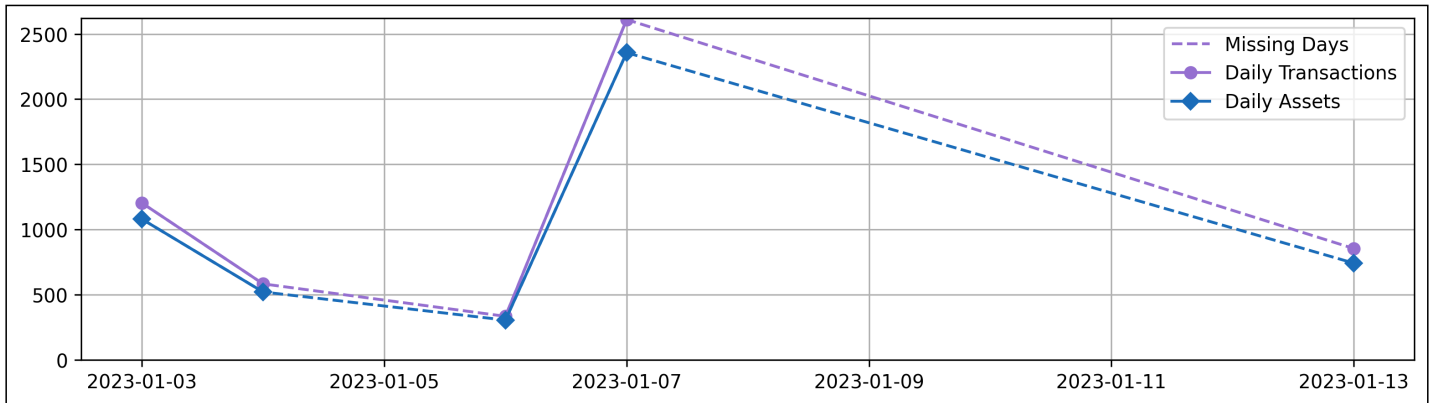

Daily Unique Assets Breakdown

Current Usage

Mounted Chassis ID	2217
International Intermodal Vertical ID	2094
International Intermodal Horizontal ID	380
Bare Chassis ID	239
Vendor Container Horizontal ID	47
Vendor Container Vertical ID	23
Mounted Unknown Chassis ID	5

Total Daily Unique Assets: 5005

Historical Usage

Daily Usage

Date	Daily Transactions	Daily Unique Assets
2023-01-03	1204	1080
2023-01-04	583	521
2023-01-06	334	305
2023-01-07	2611	2357
2023-01-13	854	742

Total Transactions: 5586

Historical Usage

Yearly Usage