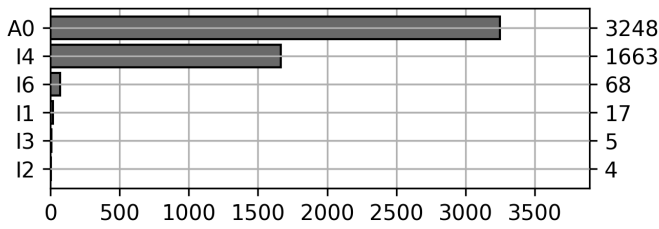

Daily Unique Assets Breakdown

Current Usage

Mounted Chassis ID	2217
International Intermodal Vertical ID	2094
International Intermodal Horizontal ID	380
Bare Chassis ID	239
Vendor Container Horizontal ID	47
Vendor Container Vertical ID	23
Mounted Unknown Chassis ID	5

Total Daily Unique Assets: 5005

Historical Usage

Daily Usage

Date	Daily Transactions	Daily Unique Assets
2023-01-03	1204	1080
2023-01-04	583	521
2023-01-06	334	305
2023-01-07	2611	2357
2023-01-13	854	742