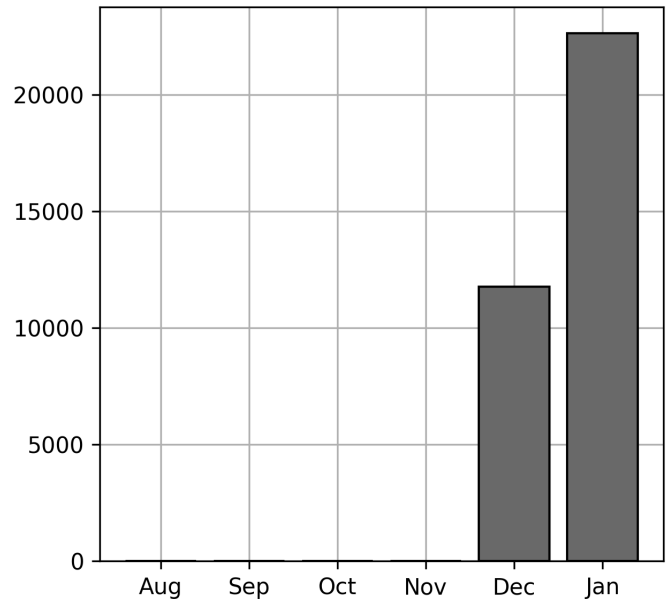

Total Daily Unique Assets: 5005

Historical Usage

Daily Usage

Date	Daily Transactions	Daily Unique Assets
2023-01-03	1204	1080
2023-01-04	583	521
2023-01-06	334	305
2023-01-07	2611	2357
2023-01-13	854	742

Total

5 Day(s)	5586 Transaction(s)	5005 Unique Asset(s)
----------	---------------------	----------------------

Transactions Breakdown

Transactions Done

Mounted Chassis ID	2229
International Intermodal Vertical ID	2132
International Intermodal Horizontal ID	418
Mounted Unknown Chassis ID	339
Bare Chassis ID	244
Bare Unknown Chassis ID	103
Unknown Container ID	50
Vendor Container Horizontal ID	47
Vendor Container Vertical ID	24

Total Transactions: 5586

Historical Usage

Yearly Usage