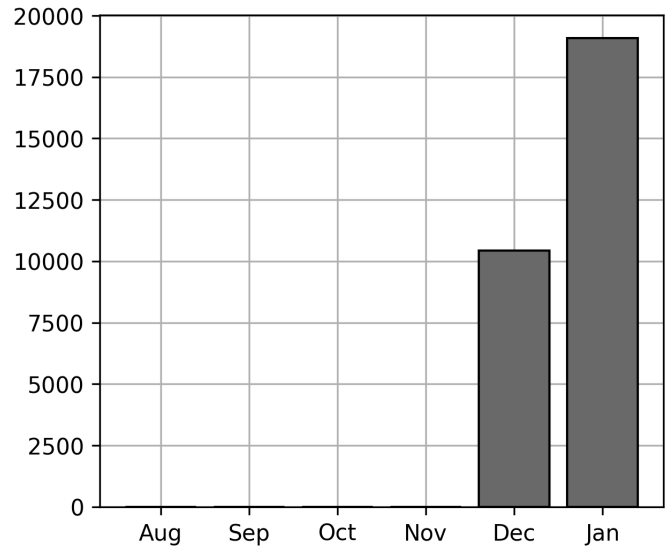

Daily Unique Assets Breakdown

Current Usage

Mounted Chassis ID	2217
International Intermodal Vertical ID	2094
International Intermodal Horizontal ID	380
Bare Chassis ID	239
Vendor Container Horizontal ID	47
Vendor Container Vertical ID	23
Mounted Unknown Chassis ID	5

Total Daily Unique Assets: 5005

Historical Usage

Daily Usage

Date	Daily Transactions	Daily Unique Assets
2023-01-03	1204	1080
2023-01-04	583	521
2023-01-06	334	305
2023-01-07	2611	2357
2023-01-13	854	742

Total

5 Day(s)	5586 Transaction(s)	5005 Unique Asset(s)
----------	---------------------	----------------------

Transactions Breakdown

Transactions Done

Mounted Chassis ID	2229
International Intermodal Vertical ID	2132
International Intermodal Horizontal ID	418
Mounted Unknown Chassis ID	339
Bare Chassis ID	244
Bare Unknown Chassis ID	103
Unknown Container ID	50
Vendor Container Horizontal ID	47
Vendor Container Vertical ID	24

Total Transactions: 5586

Historical Usage

Yearly Usage