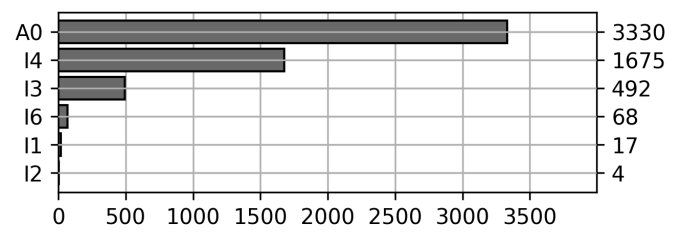

Total

5 Day(s)	5586 Transaction(s)	5005 Unique Asset(s)
----------	---------------------	----------------------

Transactions Breakdown

Transactions Done

Mounted Chassis ID	2229
International Intermodal Vertical ID	2132
International Intermodal Horizontal ID	418
Mounted Unknown Chassis ID	339
Bare Chassis ID	244
Bare Unknown Chassis ID	103
Unknown Container ID	50
Vendor Container Horizontal ID	47
Vendor Container Vertical ID	24

Total Transactions: 5586

Historical Usage

Yearly Usage