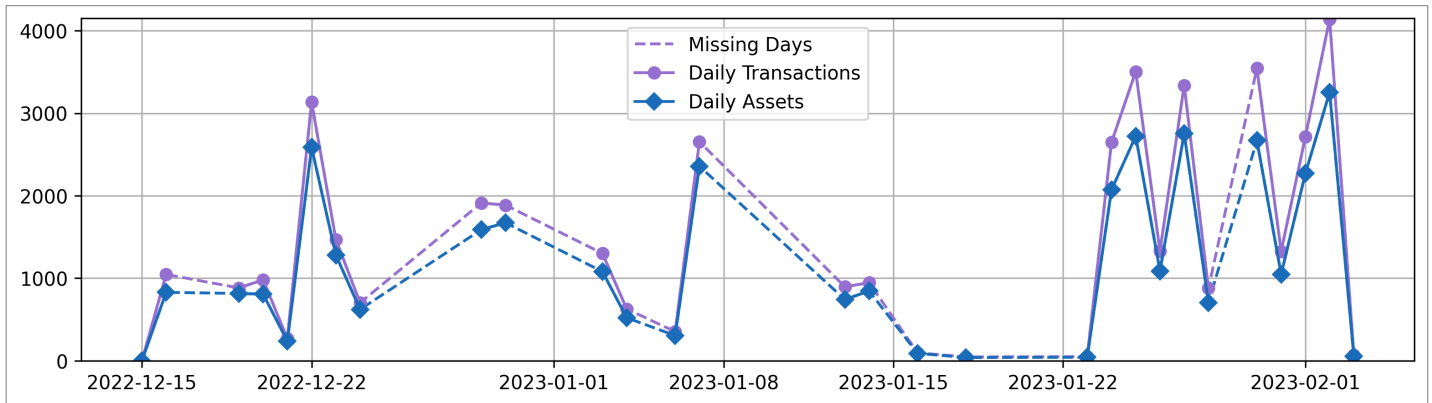

### Current Usage

Mounted Chassis ID	15689
International Intermodal Vertical ID	15031
Mounted Unknown Chassis ID	2750
International Intermodal Horizontal ID	2592
No Container ID	1764
Bare Chassis ID	1758
Vendor Container Vertical ID	976
Bare Unknown Chassis ID	670
Vendor Container Horizontal ID	505
Unknown Container ID	499
Unknown Chassis ID	498
<b>Total Transactions:</b>	<b>42732</b>

### Historical Usage

### Daily Usage

Date	Daily Transactions	Daily Unique Assets
2022-12-15	1	1
2022-12-16	1046	829
2022-12-19	882	815
2022-12-20	980	807
2022-12-21	268	237
2022-12-22	3135	2586
2022-12-23	1470	1281
2022-12-24	702	622
2022-12-29	1912	1588
2022-12-30	1886	1672
2023-01-03	1300	1080
2023-01-04	628	521
2023-01-06	352	305
2023-01-07	2654	2357
2023-01-13	896	742

2023-01-14	946	845
2023-01-16	96	89
2023-01-18	46	39
2023-01-23	50	42
2023-01-24	2646	2071
2023-01-25	3504	2722
2023-01-26	1328	1088
2023-01-27	3338	2752
2023-01-28	878	705
2023-01-30	3544	2669
2023-01-31	1326	1048
2023-02-01	2714	2270
2023-02-02	4140	3253
2023-02-03	64	55