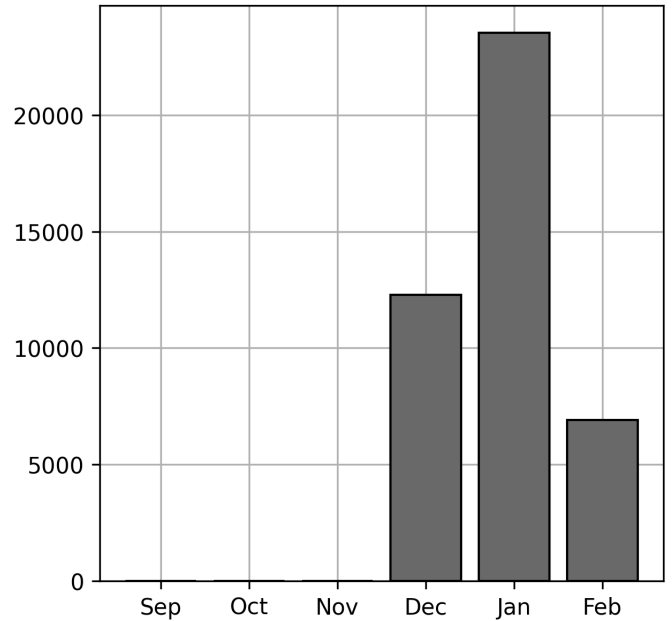

### Current Usage

Mounted Chassis ID	15689
International Intermodal Vertical ID	15031
Mounted Unknown Chassis ID	2750
International Intermodal Horizontal ID	2592
No Container ID	1764
Bare Chassis ID	1758
Vendor Container Vertical ID	976
Bare Unknown Chassis ID	670
Vendor Container Horizontal ID	505
Unknown Container ID	499
Unknown Chassis ID	498
<b>Total Transactions:</b>	<b>42732</b>

### Historical Usage

### Daily Usage

Date	Daily Transactions	Daily Unique Assets
2022-12-15	1	1
2022-12-16	1046	829
2022-12-19	882	815
2022-12-20	980	807
2022-12-21	268	237
2022-12-22	3135	2586
2022-12-23	1470	1281
2022-12-24	702	622
2022-12-29	1912	1588
2022-12-30	1886	1672
2023-01-03	1300	1080
2023-01-04	628	521
2023-01-06	352	305
2023-01-07	2654	2357
2023-01-13	896	742

2023-01-14	946	845
2023-01-16	96	89
2023-01-18	46	39
2023-01-23	50	42
2023-01-24	2646	2071
2023-01-25	3504	2722
2023-01-26	1328	1088
2023-01-27	3338	2752
2023-01-28	878	705
2023-01-30	3544	2669
2023-01-31	1326	1048
2023-02-01	2714	2270
2023-02-02	4140	3253
2023-02-03	64	55