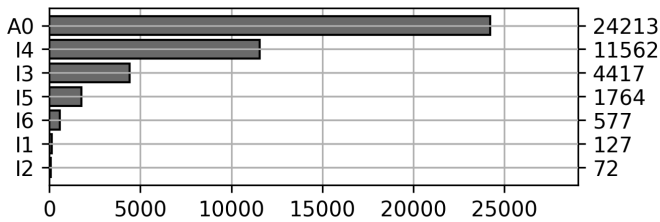

### Current Usage

Mounted Chassis ID	15689
International Intermodal Vertical ID	15031
Mounted Unknown Chassis ID	2750
International Intermodal Horizontal ID	2592
No Container ID	1764
Bare Chassis ID	1758
Vendor Container Vertical ID	976
Bare Unknown Chassis ID	670
Vendor Container Horizontal ID	505
Unknown Container ID	499
Unknown Chassis ID	498
<b>Total Transactions:</b>	<b>42732</b>

### Historical Usage