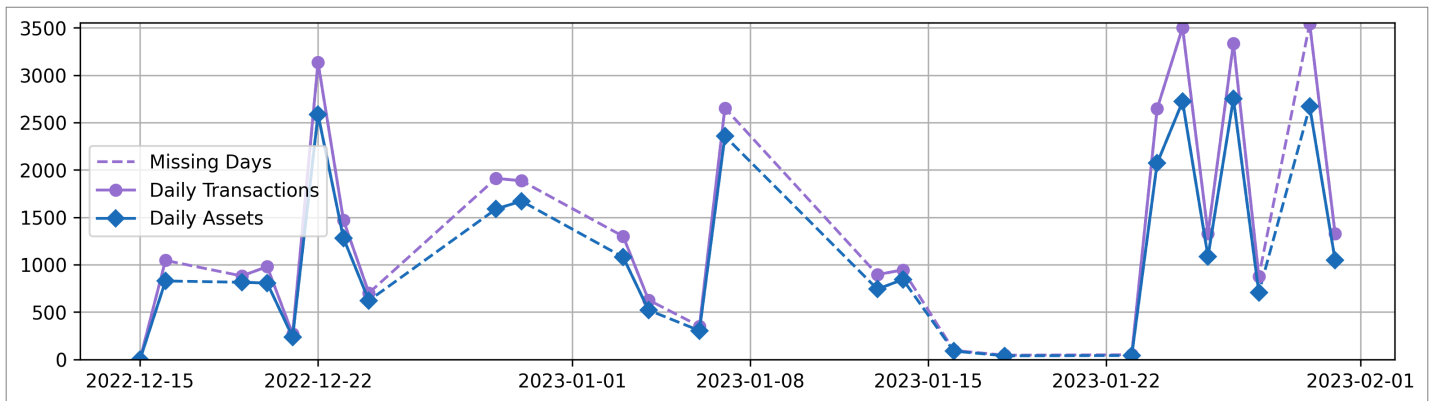

Total Scanned Assets: 29513

Total Transactions: 35814

Historical Usage

Daily Usage

Date	Daily Transactions	Daily Assets
2022-12-15	1	1
2022-12-16	1046	829
2022-12-19	882	815
2022-12-20	980	807
2022-12-21	268	237
2022-12-22	3135	2586
2022-12-23	1470	1281
2022-12-24	702	622
2022-12-29	1912	1588
2022-12-30	1886	1672
2023-01-03	1300	1080
2023-01-04	628	521
2023-01-06	352	305
2023-01-07	2654	2357

2023-01-13	896	742
2023-01-14	946	845
2023-01-16	96	89
2023-01-18	46	39
2023-01-23	50	42
2023-01-24	2646	2071
2023-01-25	3504	2722
2023-01-26	1328	1088
2023-01-27	3338	2752
2023-01-28	878	705
2023-01-30	3544	2669
2023-01-31	1326	1048

Total

26 Day(s)	35814 Transaction(s)	29513 Asset(s)
-----------	----------------------	----------------

Yearly Usage