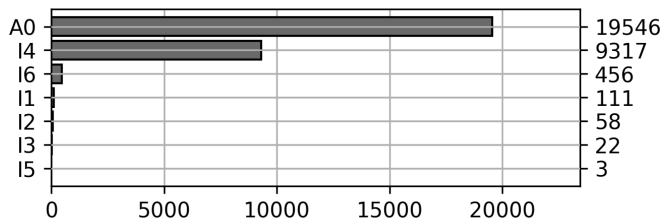

Current Usage

Mounted Chassis ID	12902
International Intermodal Vertical ID	12035
International Intermodal Horizontal ID	2054
Bare Chassis ID	1394
Vendor Container Vertical ID	703
Vendor Container Horizontal ID	400
Mounted Unknown Chassis ID	14
Unknown Chassis ID	5
No Container ID	3
Unknown Container ID	2
Bare Unknown Chassis ID	1

Total Scanned Assets: 29513

Total Transactions: 35814

Historical Usage

Daily Usage

Date	Daily Transactions	Daily Assets
2022-12-15	1	1
2022-12-16	1046	829
2022-12-19	882	815
2022-12-20	980	807
2022-12-21	268	237
2022-12-22	3135	2586
2022-12-23	1470	1281
2022-12-24	702	622
2022-12-29	1912	1588
2022-12-30	1886	1672
2023-01-03	1300	1080
2023-01-04	628	521
2023-01-06	352	305
2023-01-07	2654	2357