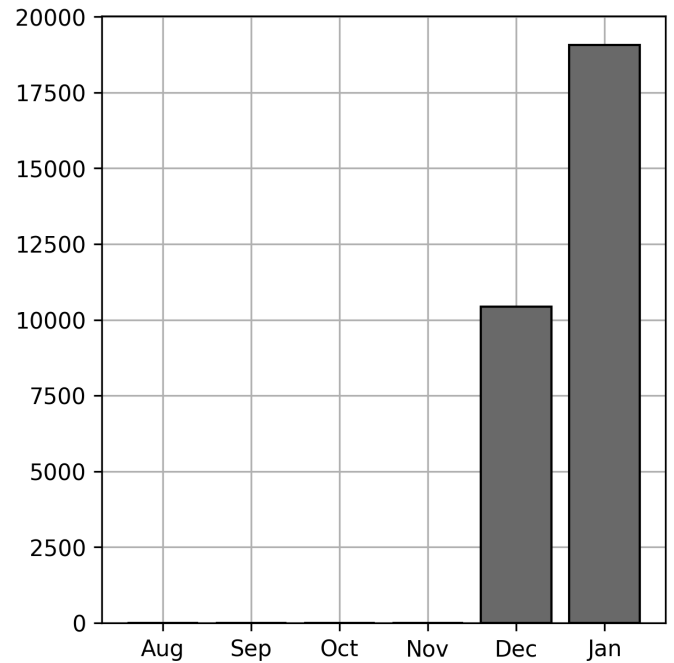

Current Usage

Mounted Chassis ID	12902
International Intermodal Vertical ID	12035
International Intermodal Horizontal ID	2054
Bare Chassis ID	1394
Vendor Container Vertical ID	703
Vendor Container Horizontal ID	400
Mounted Unknown Chassis ID	14
Unknown Chassis ID	5
No Container ID	3
Unknown Container ID	2
Bare Unknown Chassis ID	1

Total Scanned Assets: 29513

Total Transactions: 35814

Historical Usage

Daily Usage

Date	Daily Transactions	Daily Assets
2022-12-15	1	1
2022-12-16	1046	829
2022-12-19	882	815
2022-12-20	980	807
2022-12-21	268	237
2022-12-22	3135	2586
2022-12-23	1470	1281
2022-12-24	702	622
2022-12-29	1912	1588
2022-12-30	1886	1672
2023-01-03	1300	1080
2023-01-04	628	521
2023-01-06	352	305
2023-01-07	2654	2357

2023-01-13	896	742
2023-01-14	946	845
2023-01-16	96	89
2023-01-18	46	39
2023-01-23	50	42
2023-01-24	2646	2071
2023-01-25	3504	2722
2023-01-26	1328	1088
2023-01-27	3338	2752
2023-01-28	878	705
2023-01-30	3544	2669
2023-01-31	1326	1048

Total

26 Day(s)	35814 Transaction(s)	29513 Asset(s)
-----------	----------------------	----------------

Yearly Usage