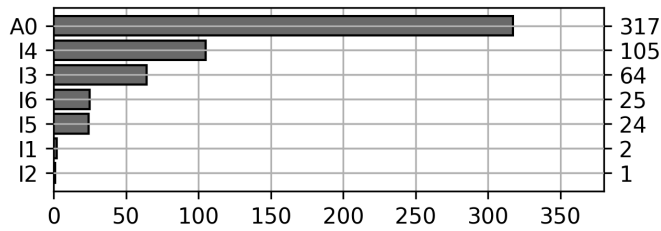

### Current Usage

Mounted Chassis ID	200
International Intermodal Horizontal ID	125
International Intermodal Vertical ID	65
Mounted Unknown Chassis ID	32
No Container ID	24
Bare Chassis ID	23
Vendor Container Vertical ID	22
Unknown Container ID	18
Vendor Container Horizontal ID	15
Bare Unknown Chassis ID	14

**Total Transactions: 538**