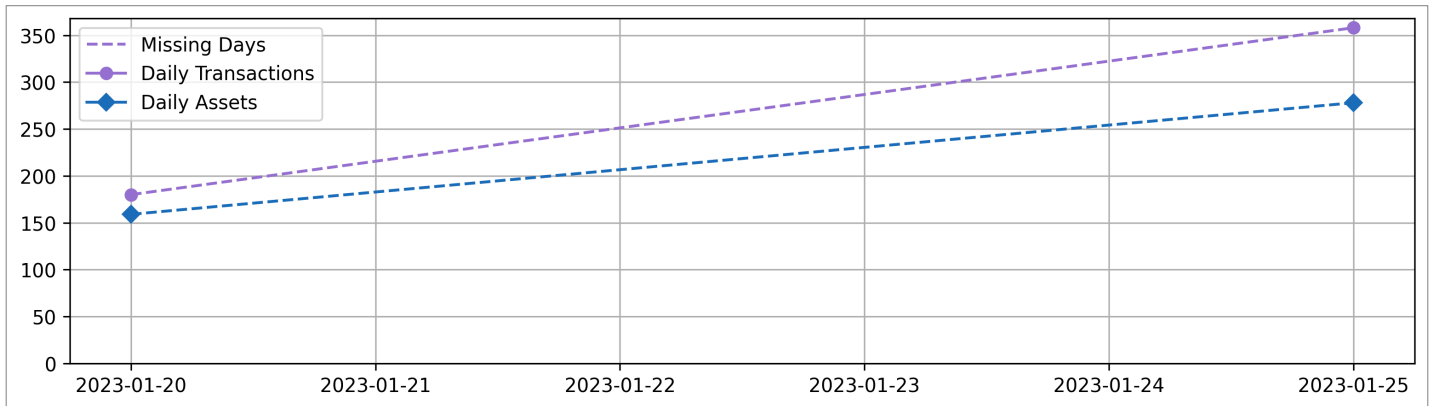

Daily Usage