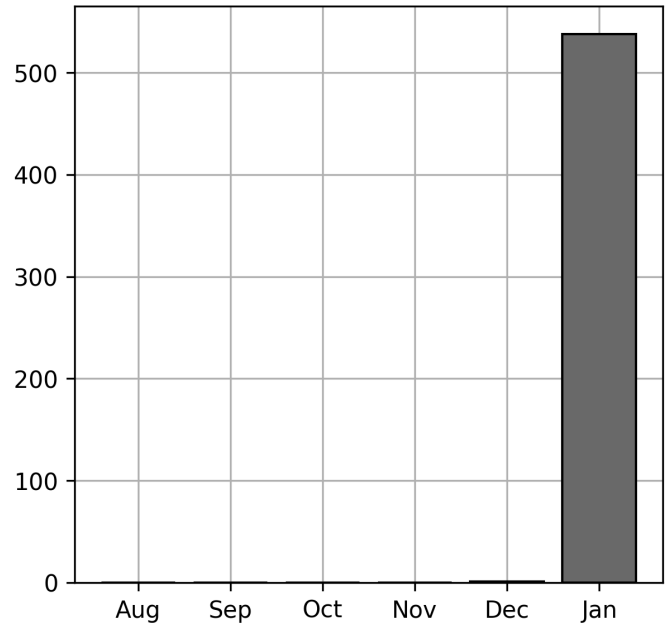

### Current Usage

Mounted Chassis ID	200
International Intermodal Horizontal ID	125
International Intermodal Vertical ID	65
Mounted Unknown Chassis ID	32
No Container ID	24
Bare Chassis ID	23
Vendor Container Vertical ID	22
Unknown Container ID	18
Vendor Container Horizontal ID	15
Bare Unknown Chassis ID	14

**Total Transactions: 538**

### Daily Usage

Date	Daily Transactions	Daily Unique Assets
2023-01-20	180	159
2023-01-25	358	278

<b>Total</b>	2 Day(s)	538 Transaction(s)	437 Unique Asset(s)
--------------	----------	--------------------	---------------------