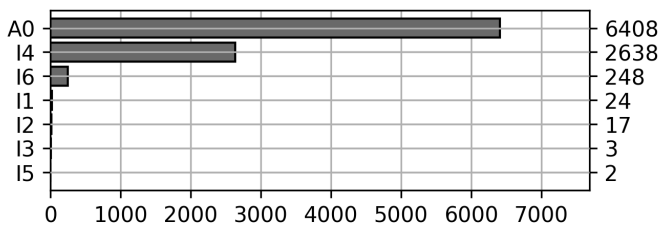

Daily Unique Assets Breakdown

Current Usage

Mounted Chassis ID	3878
Vendor Container Vertical ID	2063
International Intermodal Vertical ID	1641
Bare Chassis ID	982
Vendor Container Horizontal ID	481
International Intermodal Horizontal ID	290
No Container ID	2
Unknown Container ID	2
Mounted Unknown Chassis ID	1

Total Daily Unique Assets: 9340

Historical Usage

Daily Usage

Date	Daily Transactions	Daily Unique Assets
2023-01-05	2436	1992
2023-01-06	176	160
2023-01-11	2706	2065
2023-01-18	5618	4182
2023-01-26	1676	941