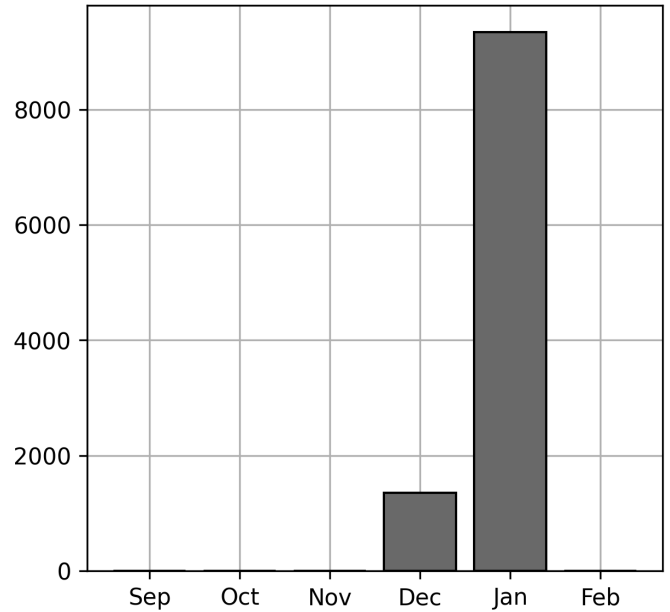

Daily Unique Assets Breakdown

Current Usage

Mounted Chassis ID	3878
Vendor Container Vertical ID	2063
International Intermodal Vertical ID	1641
Bare Chassis ID	982
Vendor Container Horizontal ID	481
International Intermodal Horizontal ID	290
No Container ID	2
Unknown Container ID	2
Mounted Unknown Chassis ID	1

Total Daily Unique Assets: 9340

Historical Usage

Daily Usage

Date	Daily Transactions	Daily Unique Assets
2023-01-05	2436	1992
2023-01-06	176	160
2023-01-11	2706	2065
2023-01-18	5618	4182
2023-01-26	1676	941

Total

5 Day(s)	12612 Transaction(s)	9340 Unique Asset(s)
----------	----------------------	----------------------