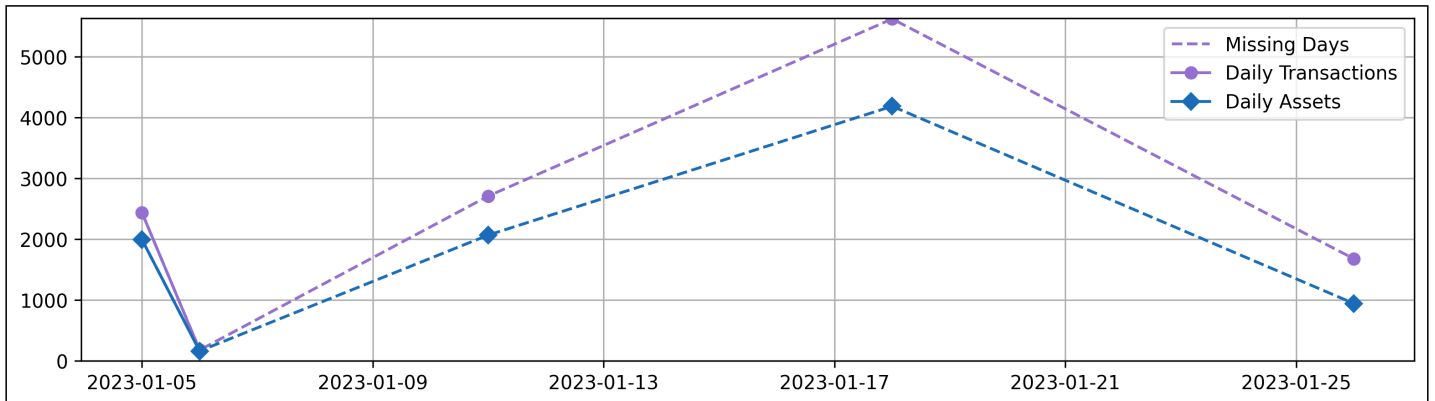

Daily Unique Assets Breakdown

Current Usage

Mounted Chassis ID	3878
Vendor Container Vertical ID	2063
International Intermodal Vertical ID	1641
Bare Chassis ID	982
Vendor Container Horizontal ID	481
International Intermodal Horizontal ID	290
No Container ID	2
Unknown Container ID	2
Mounted Unknown Chassis ID	1

Total Daily Unique Assets: 9340

Historical Usage

Daily Usage

Date	Daily Transactions	Daily Unique Assets
2023-01-05	2436	1992
2023-01-06	176	160
2023-01-11	2706	2065
2023-01-18	5618	4182
2023-01-26	1676	941

Total

5 Day(s)	12612 Transaction(s)	9340 Unique Asset(s)
----------	----------------------	----------------------