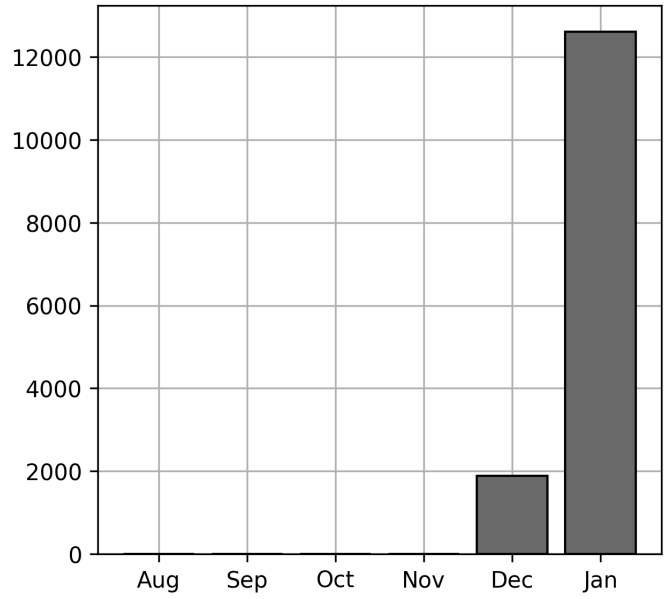

### Current Usage

Mounted Chassis ID	4002
Vendor Container Vertical ID	2147
International Intermodal Vertical ID	1868
No Container ID	1022
Bare Chassis ID	1017
Mounted Unknown Chassis ID	849
Vendor Container Horizontal ID	612
International Intermodal Horizontal ID	504
Bare Unknown Chassis ID	438
Unknown Container ID	153

**Total Transactions: 12612**

### Daily Usage

Date	Daily Transactions	Daily Unique Assets
2023-01-05	2436	1992
2023-01-06	176	160
2023-01-11	2706	2065
2023-01-18	5618	4182
2023-01-26	1676	941

<b>Total</b>	<b>5 Day(s)</b>	<b>12612 Transaction(s)</b>	<b>9340 Unique Asset(s)</b>
--------------	-----------------	-----------------------------	-----------------------------