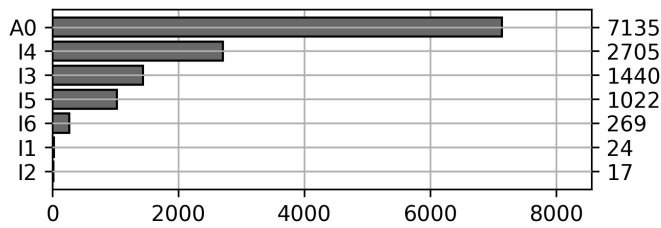

### Current Usage

Mounted Chassis ID	4002
Vendor Container Vertical ID	2147
International Intermodal Vertical ID	1868
No Container ID	1022
Bare Chassis ID	1017
Mounted Unknown Chassis ID	849
Vendor Container Horizontal ID	612
International Intermodal Horizontal ID	504
Bare Unknown Chassis ID	438
Unknown Container ID	153

**Total Transactions: 12612**