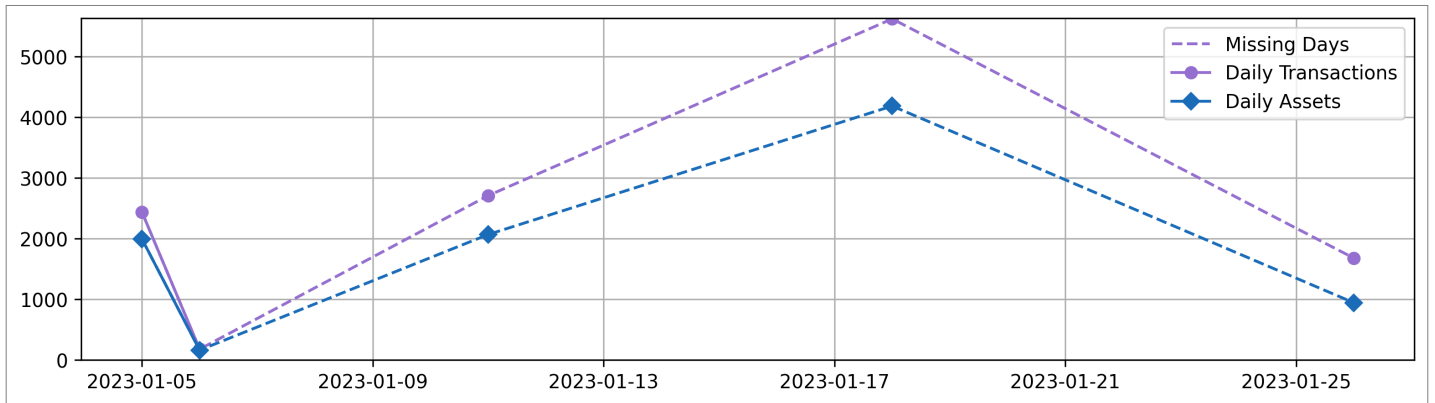

### Current Usage

Mounted Chassis ID	4002
Vendor Container Vertical ID	2147
International Intermodal Vertical ID	1868
No Container ID	1022
Bare Chassis ID	1017
Mounted Unknown Chassis ID	849
Vendor Container Horizontal ID	612
International Intermodal Horizontal ID	504
Bare Unknown Chassis ID	438
Unknown Container ID	153

**Total Transactions: 12612**

### Daily Usage

Date	Daily Transactions	Daily Unique Assets
2023-01-05	2436	1992
2023-01-06	176	160
2023-01-11	2706	2065
2023-01-18	5618	4182
2023-01-26	1676	941

<b>Total</b>	<b>5 Day(s)</b>	<b>12612 Transaction(s)</b>	<b>9340 Unique Asset(s)</b>
--------------	-----------------	-----------------------------	-----------------------------