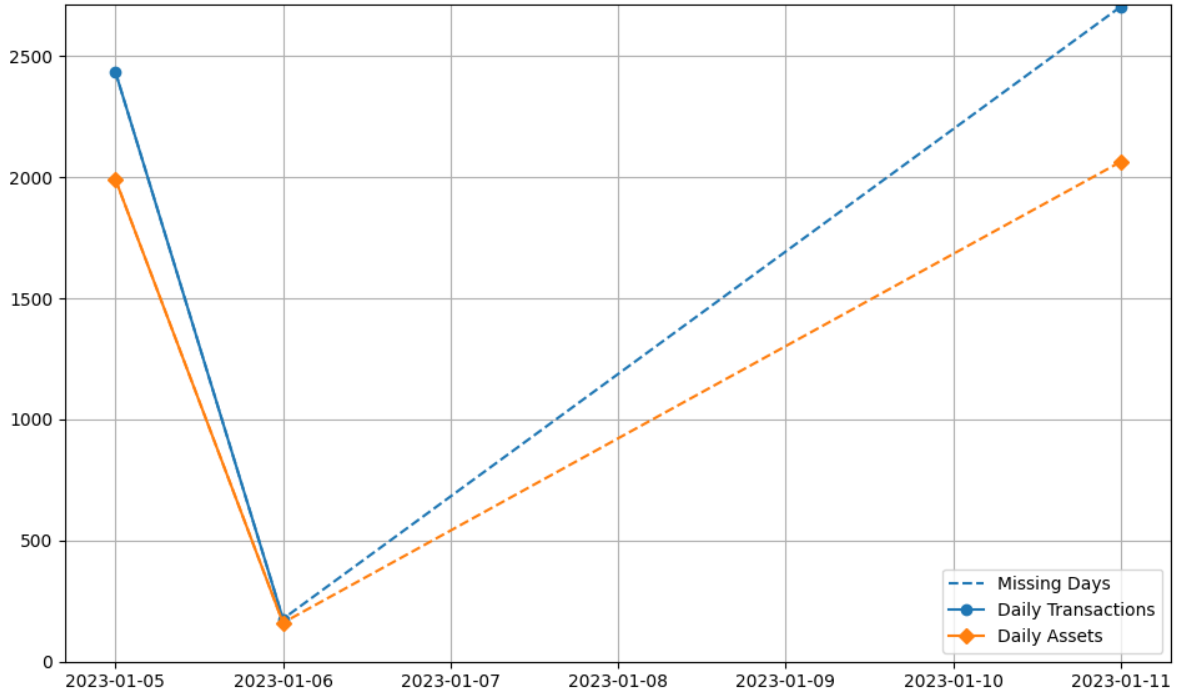

# DCLI - Chicago (sitetrax-dcli-chicago)

From 2023-01-01 to 2023-01-12

## Daily Activity Graph

## Daily Activity Table

Date	Daily Transactions	Daily Assets
2023-01-05	2436	1992
2023-01-06	176	160
2023-01-07	0	0
2023-01-08	0	0
2023-01-09	0	0
2023-01-10	0	0
2023-01-11	2706	2065