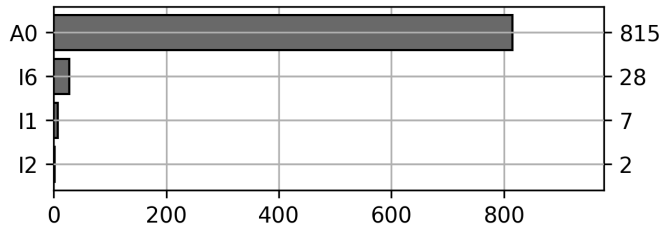

Current Usage

International Intermodal Vertical ID 625
 International Intermodal Horizontal ID 227
Total Transactions: 852

Historical Usage

Daily Usage

Date	Daily Transactions	Daily Unique Assets
2023-01-03	42	28
2023-01-04	45	40
2023-01-05	60	47
2023-01-06	48	39
2023-01-10	43	39
2023-01-11	54	45
2023-01-12	83	47
2023-01-13	48	45
2023-01-16	59	50
2023-01-18	60	51
2023-01-19	63	58
2023-01-20	43	38
2023-01-23	46	33
2023-01-24	39	37
2023-01-25	38	31
2023-01-26	12	11
2023-01-27	15	12
2023-01-30	25	18
2023-01-31	29	25