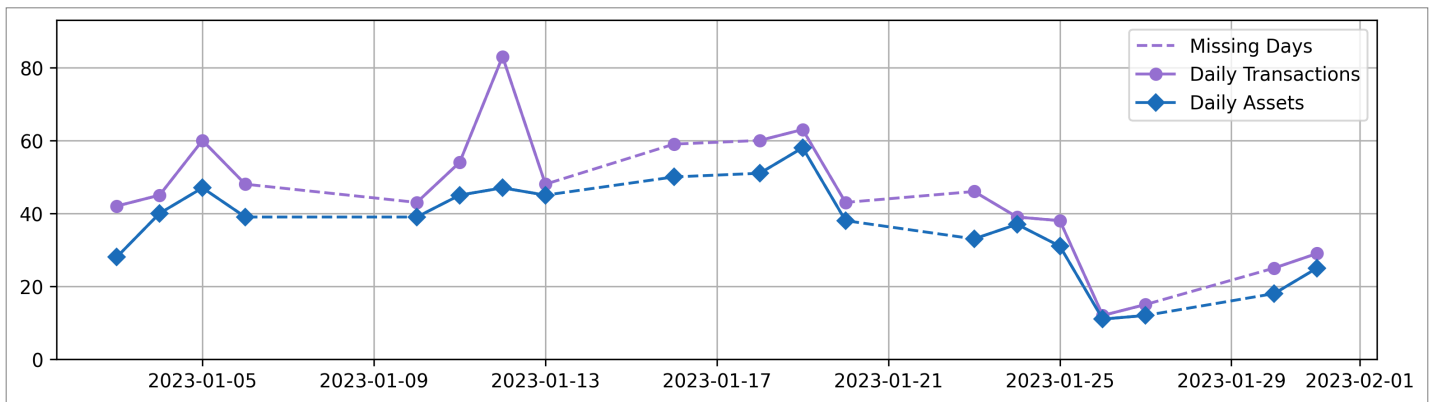

Current Usage

International Intermodal Vertical ID 625
 International Intermodal Horizontal ID 227
Total Transactions: 852

Historical Usage

Daily Usage

Date	Daily Transactions	Daily Unique Assets
2023-01-03	42	28
2023-01-04	45	40
2023-01-05	60	47
2023-01-06	48	39
2023-01-10	43	39
2023-01-11	54	45
2023-01-12	83	47
2023-01-13	48	45
2023-01-16	59	50
2023-01-18	60	51
2023-01-19	63	58
2023-01-20	43	38
2023-01-23	46	33
2023-01-24	39	37
2023-01-25	38	31
2023-01-26	12	11
2023-01-27	15	12
2023-01-30	25	18
2023-01-31	29	25

Total

19 Day(s)	852 Transaction(s)	694 Unique Asset(s)
-----------	--------------------	---------------------