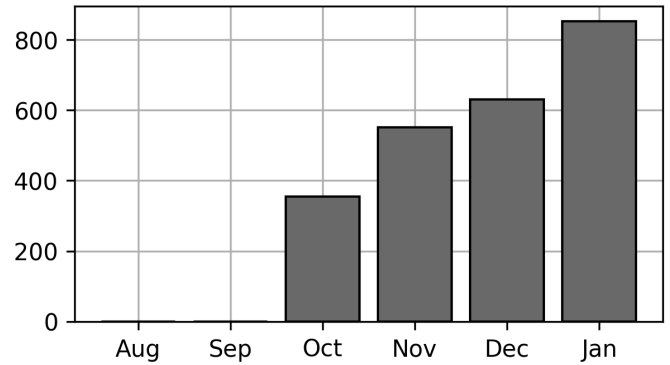

Current Usage

International Intermodal Vertical ID 625
 International Intermodal Horizontal ID 227
Total Transactions: 852

Historical Usage

Daily Usage

Date	Daily Transactions	Daily Unique Assets
2023-01-03	42	28
2023-01-04	45	40
2023-01-05	60	47
2023-01-06	48	39
2023-01-10	43	39
2023-01-11	54	45
2023-01-12	83	47
2023-01-13	48	45
2023-01-16	59	50
2023-01-18	60	51
2023-01-19	63	58
2023-01-20	43	38
2023-01-23	46	33
2023-01-24	39	37
2023-01-25	38	31
2023-01-26	12	11
2023-01-27	15	12
2023-01-30	25	18
2023-01-31	29	25

Total

19 Day(s)	852 Transaction(s)	694 Unique Asset(s)
-----------	--------------------	---------------------