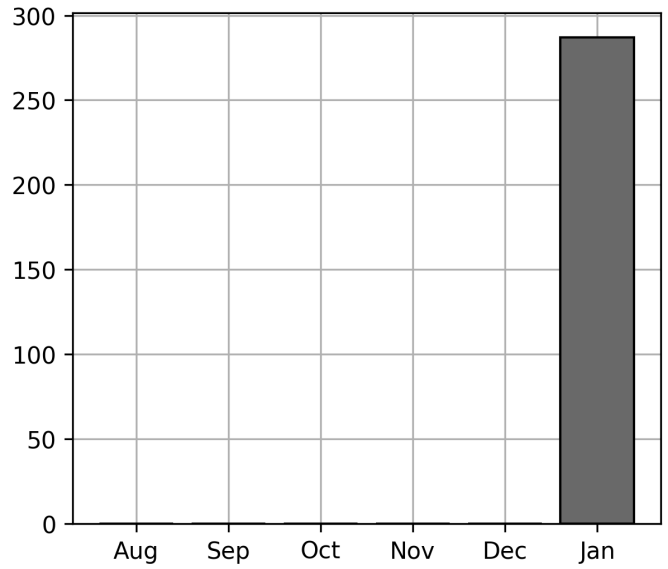

### Current Usage

International Intermodal Vertical ID	74
Mounted Chassis ID	64
Bare Chassis ID	38
No Container ID	38
Unknown Container ID	30
Mounted Unknown Chassis ID	28
Bare Unknown Chassis ID	11
International Intermodal Horizontal ID	4

**Total Transactions: 287**

### Daily Usage

Date	Daily Transactions	Daily Unique Assets
2023-01-20	20	15
2023-01-23	119	63
2023-01-24	68	42
2023-01-26	64	35
2023-01-31	16	12

<b>Total</b>	5 Day(s)	287 Transaction(s)	167 Unique Asset(s)
--------------	----------	--------------------	---------------------