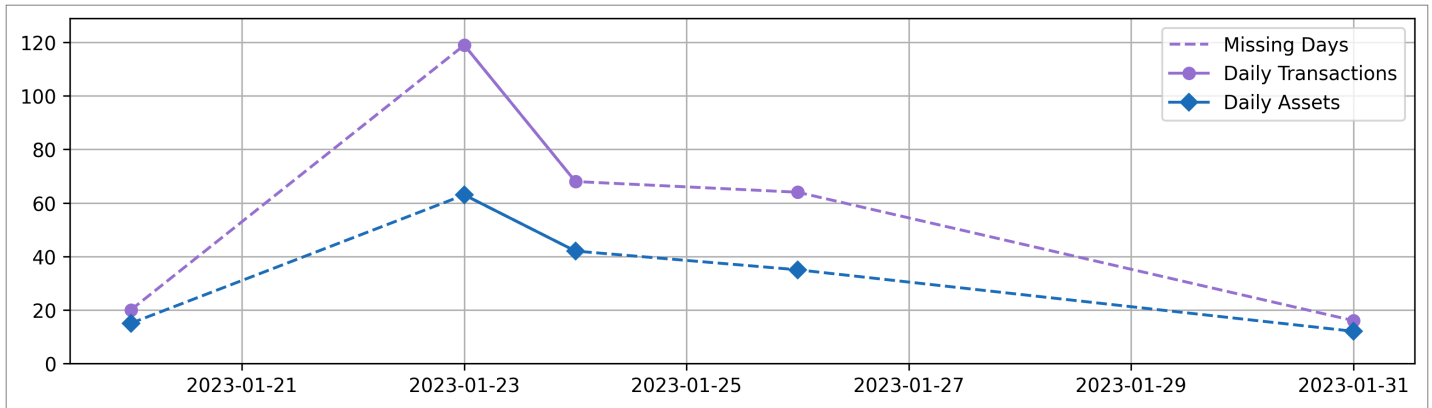

### Current Usage

International Intermodal Vertical ID	74
Mounted Chassis ID	64
Bare Chassis ID	38
No Container ID	38
Unknown Container ID	30
Mounted Unknown Chassis ID	28
Bare Unknown Chassis ID	11
International Intermodal Horizontal ID	4

**Total Transactions: 287**

### Daily Usage

Date	Daily Transactions	Daily Unique Assets
2023-01-20	20	15
2023-01-23	119	63
2023-01-24	68	42
2023-01-26	64	35
2023-01-31	16	12

<b>Total</b>	5 Day(s)	287 Transaction(s)	167 Unique Asset(s)
--------------	----------	--------------------	---------------------