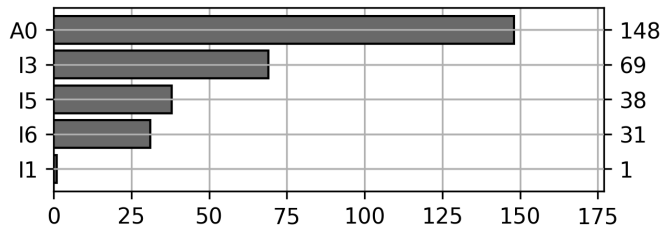

### Current Usage

International Intermodal Vertical ID	74
Mounted Chassis ID	64
Bare Chassis ID	38
No Container ID	38
Unknown Container ID	30
Mounted Unknown Chassis ID	28
Bare Unknown Chassis ID	11
International Intermodal Horizontal ID	4

**Total Transactions: 287**