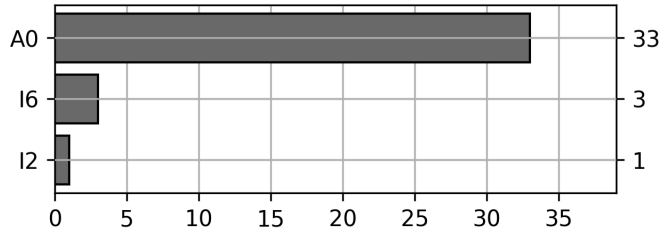

Current Usage

International Intermodal Vertical ID	21
International Intermodal Horizontal ID	16
Total Transactions:	37

Historical Usage

Daily Usage

Date	Daily Transactions	Daily Unique Assets
2023-01-17	37	36

Total	Daily Transactions	Daily Unique Assets
1 Day(s)	37 Transaction(s)	36 Unique Asset(s)

Yearly Usage