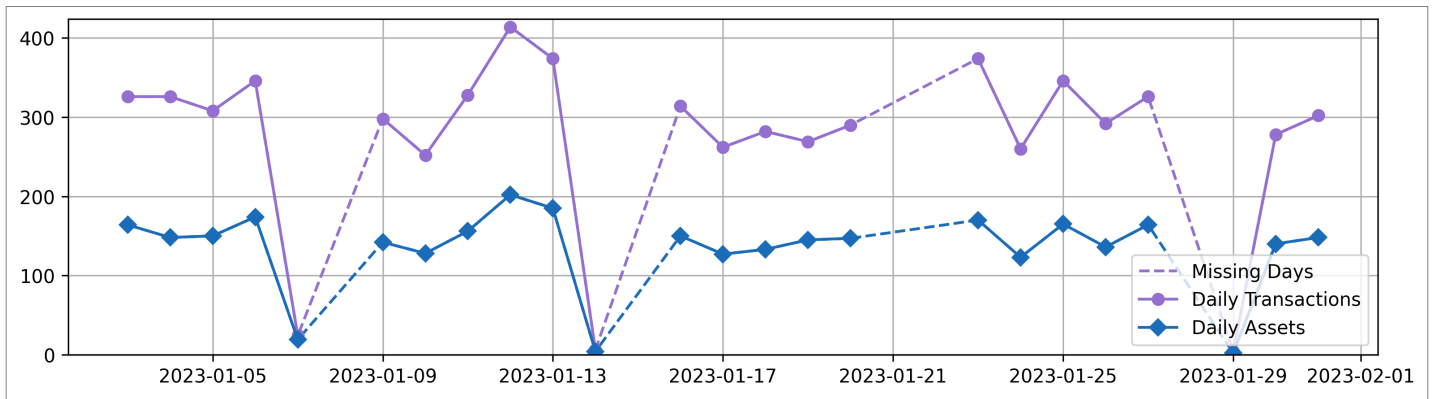

### Current Usage

International Intermodal Vertical ID	1559
No Container ID	1357
Bare Chassis ID	1356
Mounted Chassis ID	887
Mounted Unknown Chassis ID	767
Bare Unknown Chassis ID	291
International Intermodal Horizontal ID	207
Unknown Container ID	177
<b>Total Transactions:</b>	<b>6601</b>

### Historical Usage

### Daily Usage

Date	Daily Transactions	Daily Unique Assets
2023-01-03	326	164
2023-01-04	326	148
2023-01-05	308	150
2023-01-06	346	174
2023-01-07	24	19
2023-01-09	298	142
2023-01-10	252	128
2023-01-11	328	156
2023-01-12	414	202
2023-01-13	374	185
2023-01-14	6	4
2023-01-16	314	150
2023-01-17	262	127
2023-01-18	282	133
2023-01-19	269	145
2023-01-20	290	147
2023-01-23	374	170

2023-01-24	260	123
2023-01-25	346	165
2023-01-26	292	136
2023-01-27	326	164
2023-01-29	4	2
2023-01-30	278	140
2023-01-31	302	148

**Total**

24 Day(s)	6601 Transaction(s)	3222 Unique Asset(s)
-----------	---------------------	----------------------