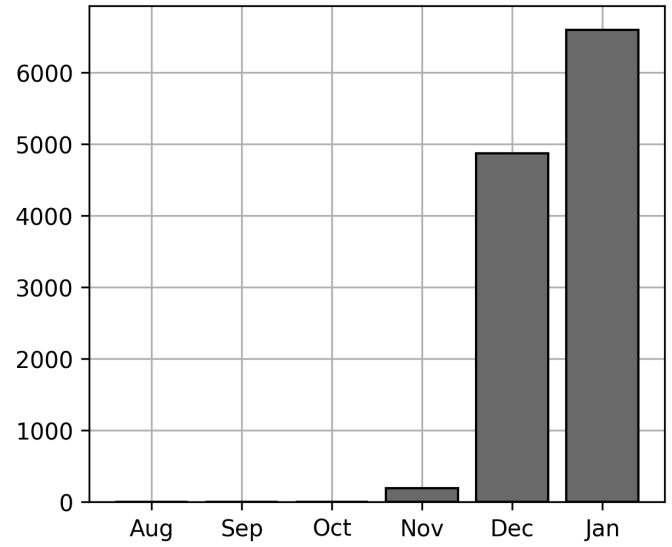

### Current Usage

International Intermodal Vertical ID	1559
No Container ID	1357
Bare Chassis ID	1356
Mounted Chassis ID	887
Mounted Unknown Chassis ID	767
Bare Unknown Chassis ID	291
International Intermodal Horizontal ID	207
Unknown Container ID	177
<b>Total Transactions:</b>	<b>6601</b>

### Historical Usage

### Daily Usage

Date	Daily Transactions	Daily Unique Assets
2023-01-03	326	164
2023-01-04	326	148
2023-01-05	308	150
2023-01-06	346	174
2023-01-07	24	19
2023-01-09	298	142
2023-01-10	252	128
2023-01-11	328	156
2023-01-12	414	202
2023-01-13	374	185
2023-01-14	6	4
2023-01-16	314	150
2023-01-17	262	127
2023-01-18	282	133
2023-01-19	269	145
2023-01-20	290	147
2023-01-23	374	170