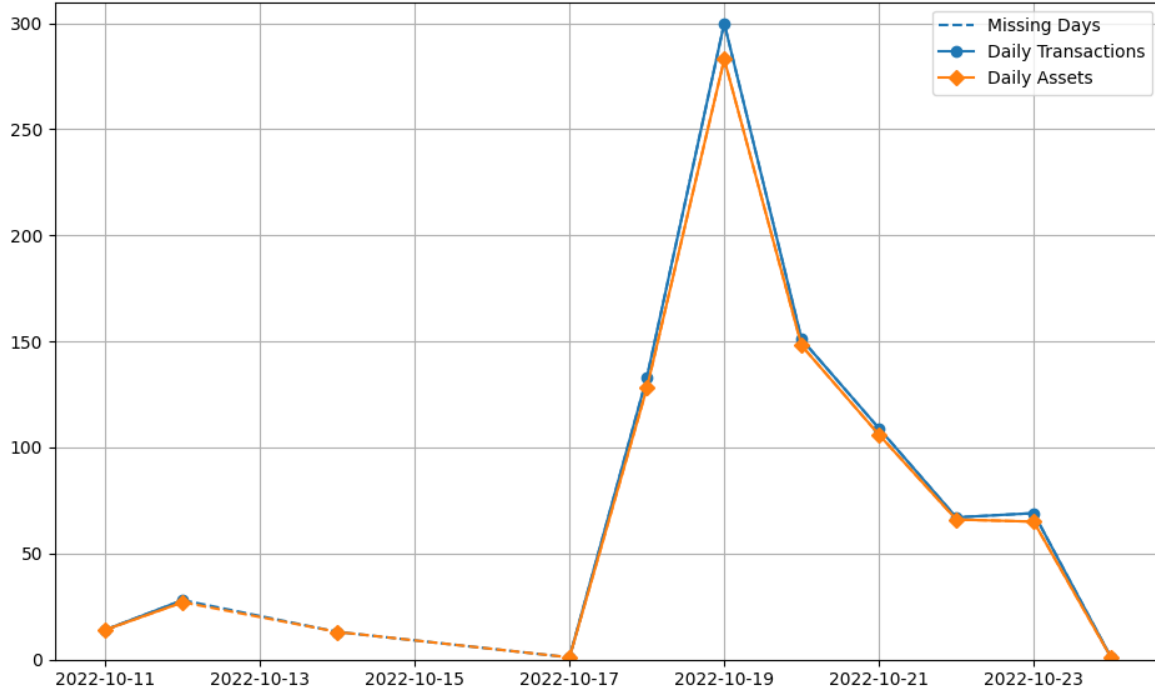

SiteTrax IANA Demo (iana-sitetrax-demo)

From 2022-10-01 to 2022-10-27

Daily Activity Graph

Daily Activity Table

Date	Daily Transactions	Daily Assets
2022-10-11	14	14
2022-10-12	28	27
2022-10-13	0	0
2022-10-14	13	13
2022-10-15	0	0
2022-10-16	0	0
2022-10-17	1	1
2022-10-18	133	128
2022-10-19	300	283
2022-10-20	151	148
2022-10-21	109	106
2022-10-22	67	66

2022-10-23	69	65
2022-10-24	1	1

Total

14 Day(s)	886 Transaction(s)	852 Asset(s)
-----------	--------------------	--------------