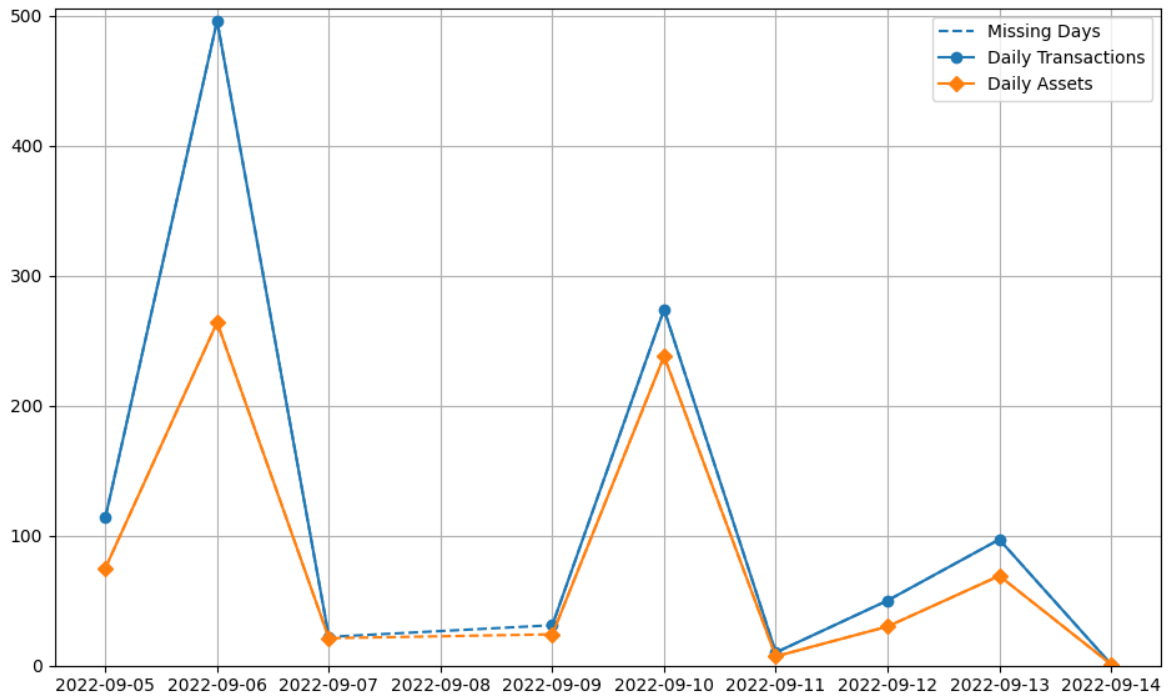

# SiteTrax IANA Demo (iana-sitetrax-demo)

From 2022-09-01 to 2022-10-10

## Daily Activity Graph

## Daily Activity Table

Date	Daily Transactions	Daily Assets
2022-09-05	114	75
2022-09-06	496	264
2022-09-07	22	21
2022-09-08	0	0
2022-09-09	31	24
2022-09-10	274	238
2022-09-11	10	7
2022-09-12	50	30
2022-09-13	97	69
2022-09-14	1	1

### Total

10 Day(s)	1095 Transaction(s)	729 Asset(s)
-----------	---------------------	--------------