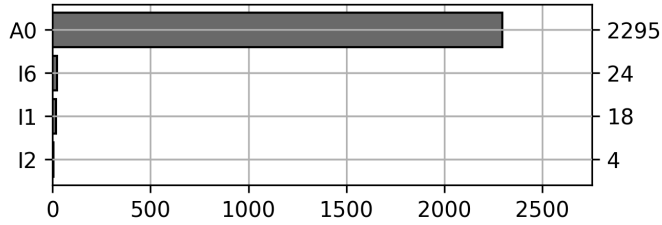

Daily Unique Assets Breakdown

Current Usage

International Intermodal Vertical ID	1982
International Intermodal Horizontal ID	359
Total Daily Unique Assets:	2341

Historical Usage

Daily Usage

Date	Daily Transactions	Daily Unique Assets
2023-02-01	362	173
2023-02-02	130	115
2023-02-03	186	112
2023-02-06	179	107
2023-02-07	118	82
2023-02-08	158	78
2023-02-09	282	132
2023-02-10	184	107
2023-02-13	251	138
2023-02-14	193	134
2023-02-15	224	144
2023-02-16	120	104
2023-02-17	271	136
2023-02-20	275	163
2023-02-21	328	192
2023-02-22	160	140
2023-02-23	215	146
2023-02-24	167	138