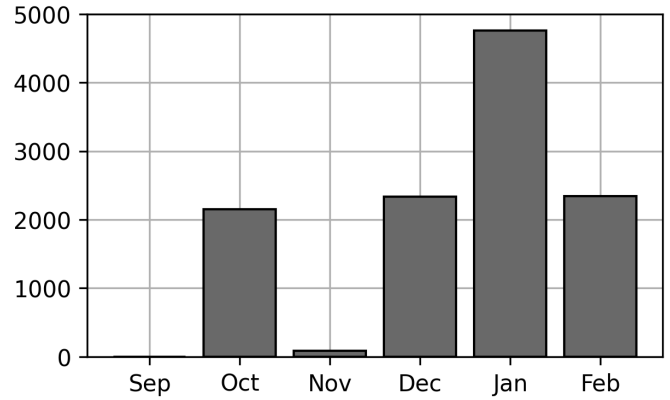

Daily Unique Assets Breakdown

Current Usage

International Intermodal Vertical ID	1982
International Intermodal Horizontal ID	359
Total Daily Unique Assets:	2341

Historical Usage

Daily Usage

Date	Daily Transactions	Daily Unique Assets
2023-02-01	362	173
2023-02-02	130	115
2023-02-03	186	112
2023-02-06	179	107
2023-02-07	118	82
2023-02-08	158	78
2023-02-09	282	132
2023-02-10	184	107
2023-02-13	251	138
2023-02-14	193	134
2023-02-15	224	144
2023-02-16	120	104
2023-02-17	271	136
2023-02-20	275	163
2023-02-21	328	192
2023-02-22	160	140
2023-02-23	215	146
2023-02-24	167	138

Total

Customer: Givens-SiteTrax
From: February 01, 2023
To: February 24, 2023

18 Day(s)	3803 Transaction(s)	2341 Unique Asset(s)
-----------	---------------------	----------------------

Transactions Breakdown

Transactions Done

International Intermodal Vertical ID	3111
International Intermodal Horizontal ID	692
Total Transactions:	3803

Historical Usage

Yearly Usage