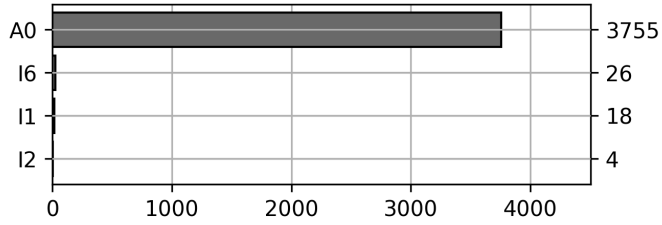

Daily Unique Assets Breakdown

Current Usage

International Intermodal Vertical ID	1982
International Intermodal Horizontal ID	359
Total Daily Unique Assets:	2341

Historical Usage

Daily Usage

Date	Daily Transactions	Daily Unique Assets
2023-02-01	362	173
2023-02-02	130	115
2023-02-03	186	112
2023-02-06	179	107
2023-02-07	118	82
2023-02-08	158	78
2023-02-09	282	132
2023-02-10	184	107
2023-02-13	251	138
2023-02-14	193	134
2023-02-15	224	144
2023-02-16	120	104
2023-02-17	271	136
2023-02-20	275	163
2023-02-21	328	192
2023-02-22	160	140
2023-02-23	215	146
2023-02-24	167	138

Total

Customer: Givens-SiteTrax
From: February 01, 2023
To: February 24, 2023

18 Day(s)	3803 Transaction(s)	2341 Unique Asset(s)
-----------	---------------------	----------------------

Transactions Breakdown

Transactions Done

International Intermodal Vertical ID	3111
International Intermodal Horizontal ID	692
Total Transactions:	3803

Historical Usage

Yearly Usage