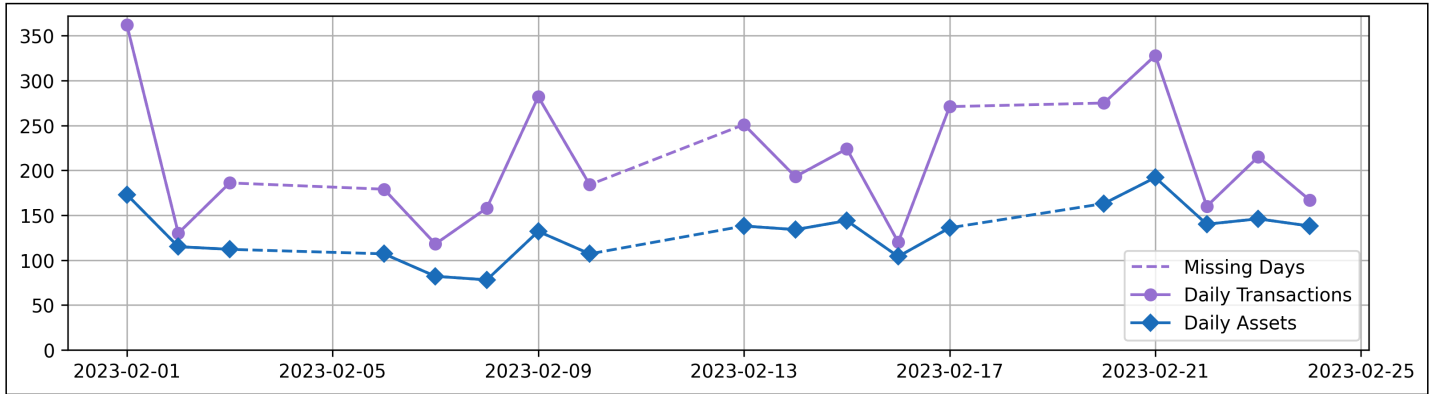

Daily Unique Assets Breakdown

Current Usage

International Intermodal Vertical ID	1982
International Intermodal Horizontal ID	359
Total Daily Unique Assets:	2341

Historical Usage

Daily Usage

Date	Daily Transactions	Daily Unique Assets
2023-02-01	362	173
2023-02-02	130	115
2023-02-03	186	112
2023-02-06	179	107
2023-02-07	118	82
2023-02-08	158	78
2023-02-09	282	132
2023-02-10	184	107
2023-02-13	251	138
2023-02-14	193	134
2023-02-15	224	144
2023-02-16	120	104
2023-02-17	271	136
2023-02-20	275	163
2023-02-21	328	192
2023-02-22	160	140
2023-02-23	215	146
2023-02-24	167	138

Total

Customer: Givens-SiteTrax
From: February 01, 2023
To: February 24, 2023

18 Day(s)	3803 Transaction(s)	2341 Unique Asset(s)
-----------	---------------------	----------------------

Transactions Breakdown

Transactions Done

International Intermodal Vertical ID	3111
International Intermodal Horizontal ID	692
Total Transactions:	3803

Historical Usage

Yearly Usage