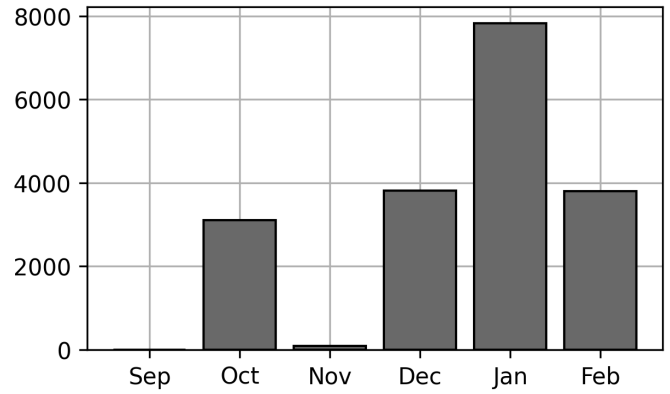

Daily Unique Assets Breakdown

Current Usage

International Intermodal Vertical ID	1982
International Intermodal Horizontal ID	359
Total Daily Unique Assets:	2341

Historical Usage

Daily Usage

Date	Daily Transactions	Daily Unique Assets
2023-02-01	362	173
2023-02-02	130	115
2023-02-03	186	112
2023-02-06	179	107
2023-02-07	118	82
2023-02-08	158	78
2023-02-09	282	132
2023-02-10	184	107
2023-02-13	251	138
2023-02-14	193	134
2023-02-15	224	144
2023-02-16	120	104
2023-02-17	271	136
2023-02-20	275	163
2023-02-21	328	192
2023-02-22	160	140
2023-02-23	215	146
2023-02-24	167	138

Total

Customer: Givens-SiteTrax
From: February 01, 2023
To: February 24, 2023

18 Day(s)	3803 Transaction(s)	2341 Unique Asset(s)
-----------	---------------------	----------------------

Transactions Breakdown

Transactions Done

International Intermodal Vertical ID	3111
International Intermodal Horizontal ID	692
Total Transactions:	3803

Historical Usage

Yearly Usage