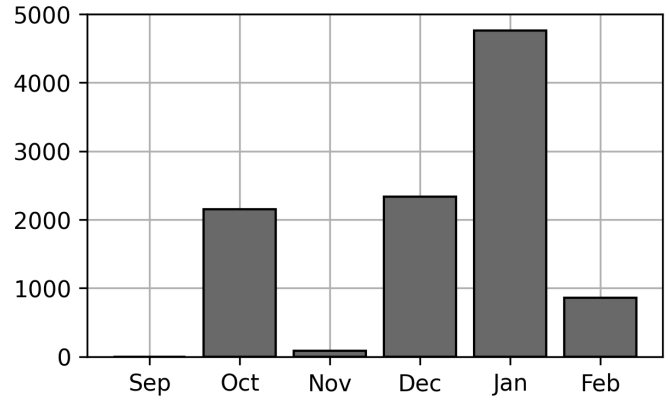

Daily Unique Assets Breakdown

Current Usage

International Intermodal Vertical ID 5020
 International Intermodal Horizontal ID 606
Total Daily Unique Assets: 5626

Historical Usage

Daily Usage

Date	Daily Transactions	Daily Unique Assets
2023-01-03	378	297
2023-01-04	493	292
2023-01-05	499	293
2023-01-06	484	276
2023-01-09	452	270
2023-01-10	423	259
2023-01-11	237	188
2023-01-12	558	258
2023-01-13	361	215
2023-01-16	337	176
2023-01-17	555	226
2023-01-18	308	221
2023-01-19	358	214
2023-01-20	222	204
2023-01-23	316	224
2023-01-24	323	207
2023-01-25	439	245
2023-01-26	202	186
2023-01-27	327	174

2023-01-30	273	165
2023-01-31	281	172
2023-02-01	362	173
2023-02-02	130	115
2023-02-03	186	112
2023-02-06	179	107
2023-02-07	118	82
2023-02-08	158	78
2023-02-09	282	132
2023-02-10	94	65

Total

29 Day(s)	9335 Transaction(s)	5626 Unique Asset(s)
-----------	---------------------	----------------------

Transactions Breakdown

Transactions Done

International Intermodal Vertical ID	8206
International Intermodal Horizontal ID	1129
Total Transactions:	9335

Historical Usage

Yearly Usage