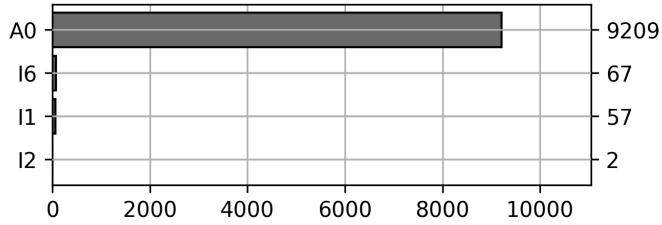

Daily Unique Assets Breakdown

Current Usage

International Intermodal Vertical ID 5020
 International Intermodal Horizontal ID 606
Total Daily Unique Assets: 5626

Historical Usage

Daily Usage

Date	Daily Transactions	Daily Unique Assets
2023-01-03	378	297
2023-01-04	493	292
2023-01-05	499	293
2023-01-06	484	276
2023-01-09	452	270
2023-01-10	423	259
2023-01-11	237	188
2023-01-12	558	258
2023-01-13	361	215
2023-01-16	337	176
2023-01-17	555	226
2023-01-18	308	221
2023-01-19	358	214
2023-01-20	222	204
2023-01-23	316	224
2023-01-24	323	207
2023-01-25	439	245
2023-01-26	202	186
2023-01-27	327	174

2023-01-30	273	165
2023-01-31	281	172
2023-02-01	362	173
2023-02-02	130	115
2023-02-03	186	112
2023-02-06	179	107
2023-02-07	118	82
2023-02-08	158	78
2023-02-09	282	132
2023-02-10	94	65

Total

29 Day(s)	9335 Transaction(s)	5626 Unique Asset(s)
-----------	---------------------	----------------------

Transactions Breakdown

Transactions Done

International Intermodal Vertical ID	8206
International Intermodal Horizontal ID	1129
Total Transactions:	9335

Historical Usage

Yearly Usage