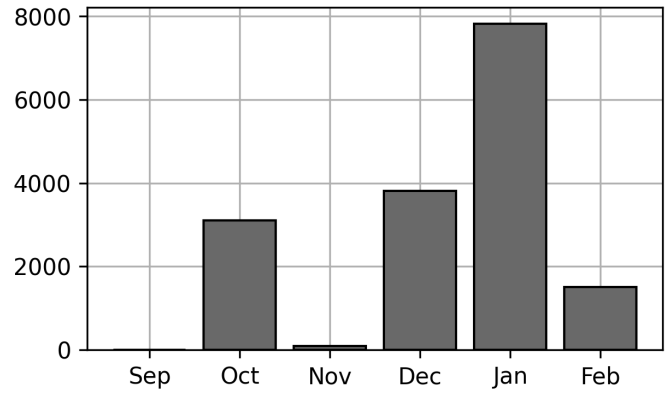

Daily Unique Assets Breakdown

Current Usage

International Intermodal Vertical ID 5020
 International Intermodal Horizontal ID 606
Total Daily Unique Assets: 5626

Historical Usage

Daily Usage

Date	Daily Transactions	Daily Unique Assets
2023-01-03	378	297
2023-01-04	493	292
2023-01-05	499	293
2023-01-06	484	276
2023-01-09	452	270
2023-01-10	423	259
2023-01-11	237	188
2023-01-12	558	258
2023-01-13	361	215
2023-01-16	337	176
2023-01-17	555	226
2023-01-18	308	221
2023-01-19	358	214
2023-01-20	222	204
2023-01-23	316	224
2023-01-24	323	207
2023-01-25	439	245
2023-01-26	202	186
2023-01-27	327	174

2023-01-30	273	165
2023-01-31	281	172
2023-02-01	362	173
2023-02-02	130	115
2023-02-03	186	112
2023-02-06	179	107
2023-02-07	118	82
2023-02-08	158	78
2023-02-09	282	132
2023-02-10	94	65

Total

29 Day(s)	9335 Transaction(s)	5626 Unique Asset(s)
-----------	---------------------	----------------------

Transactions Breakdown

Transactions Done

International Intermodal Vertical ID	8206
International Intermodal Horizontal ID	1129
Total Transactions:	9335

Historical Usage

Yearly Usage