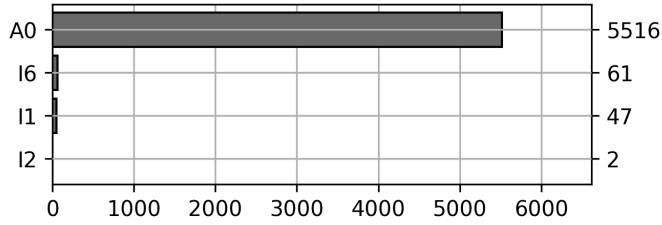

Daily Unique Assets Breakdown

Current Usage

International Intermodal Vertical ID 5020
 International Intermodal Horizontal ID 606
Total Daily Unique Assets: 5626

Historical Usage

Daily Usage

Date	Daily Transactions	Daily Unique Assets
2023-01-03	378	297
2023-01-04	493	292
2023-01-05	499	293
2023-01-06	484	276
2023-01-09	452	270
2023-01-10	423	259
2023-01-11	237	188
2023-01-12	558	258
2023-01-13	361	215
2023-01-16	337	176
2023-01-17	555	226
2023-01-18	308	221
2023-01-19	358	214
2023-01-20	222	204
2023-01-23	316	224
2023-01-24	323	207
2023-01-25	439	245
2023-01-26	202	186
2023-01-27	327	174

2023-01-30	273	165
2023-01-31	281	172
2023-02-01	362	173
2023-02-02	130	115
2023-02-03	186	112
2023-02-06	179	107
2023-02-07	118	82
2023-02-08	158	78
2023-02-09	282	132
2023-02-10	94	65

Total

29 Day(s)	9335 Transaction(s)	5626 Unique Asset(s)
-----------	---------------------	----------------------