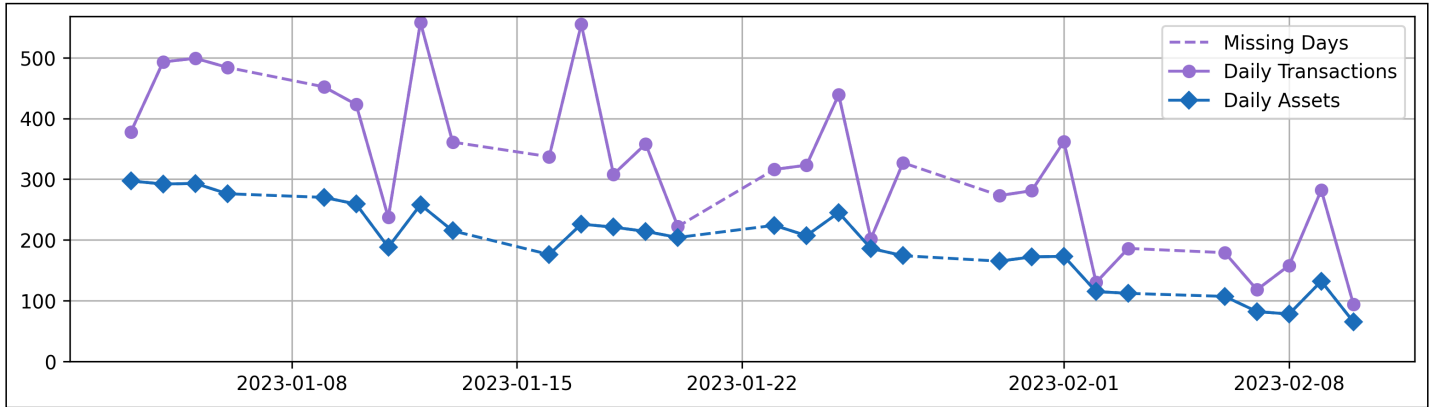

Daily Unique Assets Breakdown

Current Usage

International Intermodal Vertical ID 5020
 International Intermodal Horizontal ID 606
Total Daily Unique Assets: 5626

Historical Usage

Daily Usage

Date	Daily Transactions	Daily Unique Assets
2023-01-03	378	297
2023-01-04	493	292
2023-01-05	499	293
2023-01-06	484	276
2023-01-09	452	270
2023-01-10	423	259
2023-01-11	237	188
2023-01-12	558	258
2023-01-13	361	215
2023-01-16	337	176
2023-01-17	555	226
2023-01-18	308	221
2023-01-19	358	214
2023-01-20	222	204
2023-01-23	316	224
2023-01-24	323	207
2023-01-25	439	245
2023-01-26	202	186
2023-01-27	327	174

2023-01-30	273	165
2023-01-31	281	172
2023-02-01	362	173
2023-02-02	130	115
2023-02-03	186	112
2023-02-06	179	107
2023-02-07	118	82
2023-02-08	158	78
2023-02-09	282	132
2023-02-10	94	65

Total

29 Day(s)	9335 Transaction(s)	5626 Unique Asset(s)
-----------	---------------------	----------------------

Transactions Breakdown

Transactions Done

International Intermodal Vertical ID	8206
International Intermodal Horizontal ID	1129
Total Transactions:	9335

Historical Usage

Yearly Usage