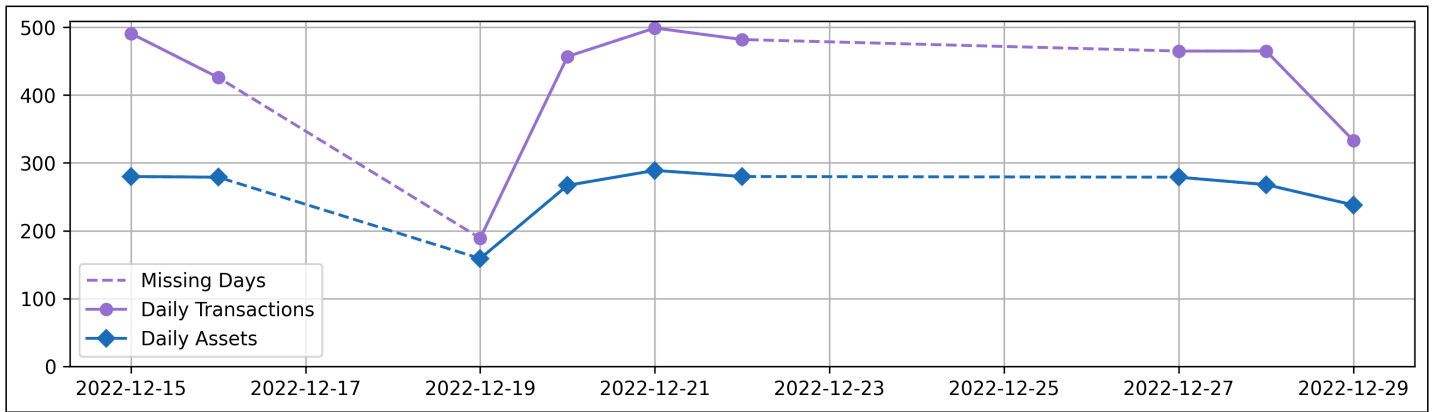

Daily Unique Assets Breakdown

Current Usage

International Intermodal Vertical ID	2154
International Intermodal Horizontal ID	185
Total Daily Unique Assets:	2339

Historical Usage

Daily Usage

Date	Daily Transactions	Daily Unique Assets
2022-12-15	491	280
2022-12-16	426	279
2022-12-19	189	159
2022-12-20	457	267
2022-12-21	499	289
2022-12-22	482	280
2022-12-27	465	279
2022-12-28	465	268
2022-12-29	333	238

Total

9 Day(s)	3807 Transaction(s)	2339 Unique Asset(s)
----------	---------------------	----------------------

Transactions Breakdown

Transactions Done

International Intermodal Vertical ID	3504
International Intermodal Horizontal ID	303
Total Transactions:	3807