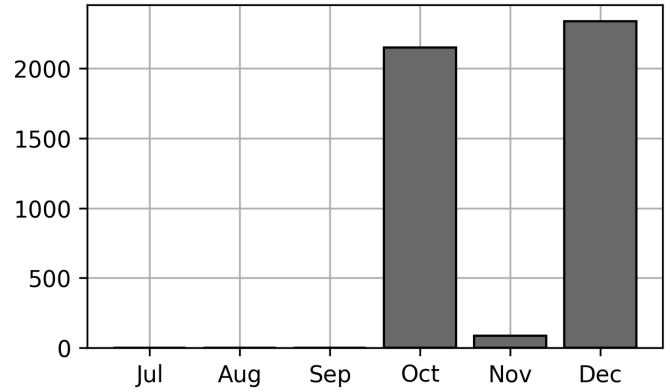

Daily Unique Assets Breakdown

Current Usage

International Intermodal Vertical ID	2154
International Intermodal Horizontal ID	185
Total Daily Unique Assets:	2339

Historical Usage

Daily Usage

Date	Daily Transactions	Daily Unique Assets
2022-12-15	491	280
2022-12-16	426	279
2022-12-19	189	159
2022-12-20	457	267
2022-12-21	499	289
2022-12-22	482	280
2022-12-27	465	279
2022-12-28	465	268
2022-12-29	333	238

Total

9 Day(s)	3807 Transaction(s)	2339 Unique Asset(s)
----------	---------------------	----------------------

Transactions Breakdown

Transactions Done

International Intermodal Vertical ID	3504
International Intermodal Horizontal ID	303
Total Transactions:	3807