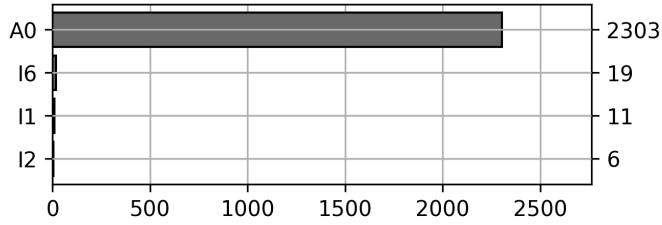

Daily Unique Assets Breakdown

Current Usage

International Intermodal Vertical ID	2154
International Intermodal Horizontal ID	185
Total Daily Unique Assets:	2339

Historical Usage

Daily Usage

Date	Daily Transactions	Daily Unique Assets
2022-12-15	491	280
2022-12-16	426	279
2022-12-19	189	159
2022-12-20	457	267
2022-12-21	499	289
2022-12-22	482	280
2022-12-27	465	279
2022-12-28	465	268
2022-12-29	333	238

Total

9 Day(s)	3807 Transaction(s)	2339 Unique Asset(s)
----------	---------------------	----------------------

Transactions Breakdown

Transactions Done

International Intermodal Vertical ID	3504
International Intermodal Horizontal ID	303
Total Transactions:	3807