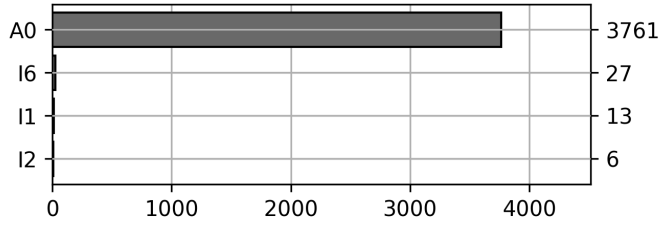

Daily Unique Assets Breakdown

Current Usage

International Intermodal Vertical ID	2154
International Intermodal Horizontal ID	185
Total Daily Unique Assets:	2339

Historical Usage

Daily Usage

Date	Daily Transactions	Daily Unique Assets
2022-12-15	491	280
2022-12-16	426	279
2022-12-19	189	159
2022-12-20	457	267
2022-12-21	499	289
2022-12-22	482	280
2022-12-27	465	279
2022-12-28	465	268
2022-12-29	333	238

Total

9 Day(s)	3807 Transaction(s)	2339 Unique Asset(s)
----------	---------------------	----------------------

Transactions Breakdown

Transactions Done

International Intermodal Vertical ID	3504
International Intermodal Horizontal ID	303
Total Transactions:	3807