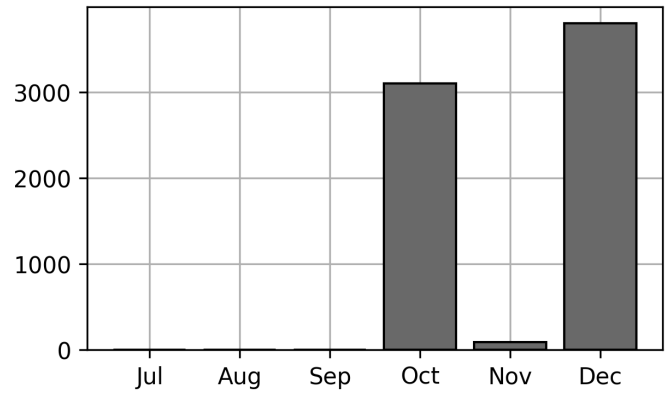

Daily Unique Assets Breakdown

Current Usage

International Intermodal Vertical ID	2154
International Intermodal Horizontal ID	185
Total Daily Unique Assets:	2339

Historical Usage

Daily Usage

Date	Daily Transactions	Daily Unique Assets
2022-12-15	491	280
2022-12-16	426	279
2022-12-19	189	159
2022-12-20	457	267
2022-12-21	499	289
2022-12-22	482	280
2022-12-27	465	279
2022-12-28	465	268
2022-12-29	333	238

Total

9 Day(s)	3807 Transaction(s)	2339 Unique Asset(s)
----------	---------------------	----------------------

Transactions Breakdown

Transactions Done

International Intermodal Vertical ID	3504
International Intermodal Horizontal ID	303
Total Transactions:	3807

Historical Usage

Yearly Usage

2022