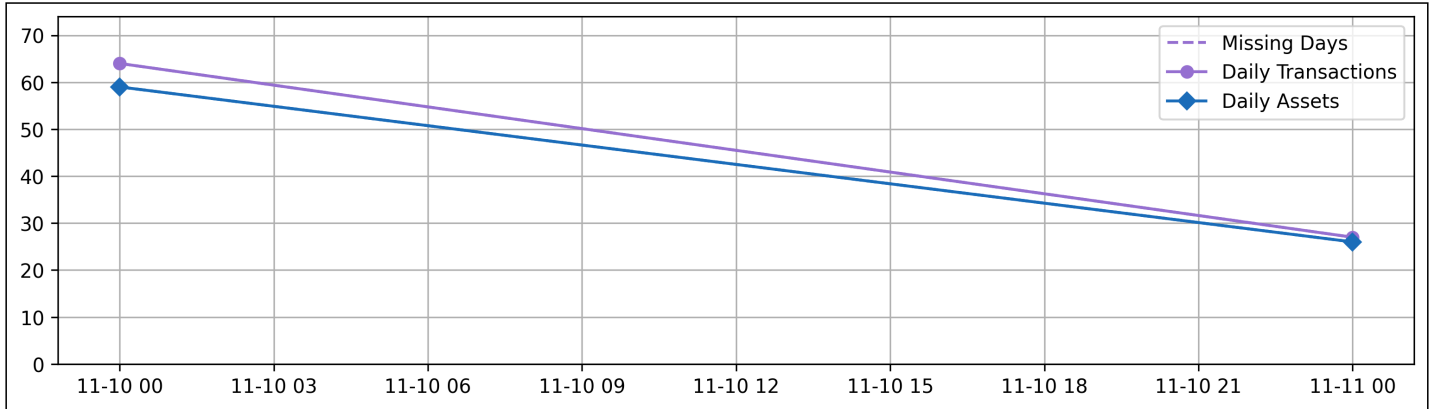

Daily Unique Assets Breakdown

Current Usage

International Intermodal Vertical ID	71
International Intermodal Horizontal ID	14
Total Daily Unique Assets:	85

Historical Usage

Daily Usage

Date	Daily Transactions	Daily Unique Assets
2022-11-10	64	59
2022-11-11	27	26

Total

2 Day(s)	91 Transaction(s)	85 Unique Asset(s)
----------	-------------------	--------------------

Transactions Breakdown

Transactions Done

International Intermodal Vertical ID	75
International Intermodal Horizontal ID	16
Total Transactions:	91