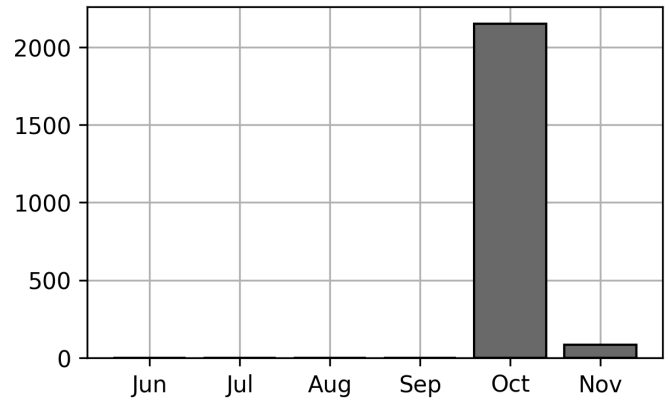

Daily Unique Assets Breakdown

Current Usage

International Intermodal Vertical ID	71
International Intermodal Horizontal ID	14
Total Daily Unique Assets:	85

Historical Usage

Daily Usage

Date	Daily Transactions	Daily Unique Assets
2022-11-10	64	59
2022-11-11	27	26

Total

2 Day(s)	91 Transaction(s)	85 Unique Asset(s)
----------	-------------------	--------------------

Transactions Breakdown

Transactions Done

International Intermodal Vertical ID	75
International Intermodal Horizontal ID	16
Total Transactions:	91

Historical Usage

Yearly Usage