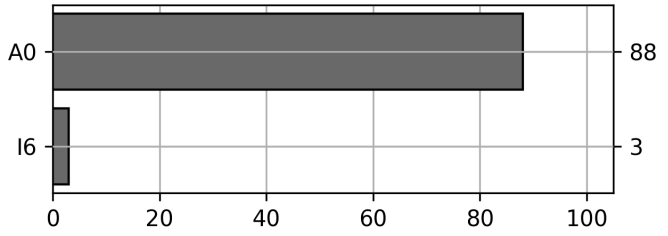

Daily Unique Assets Breakdown

Current Usage

International Intermodal Vertical ID	71
International Intermodal Horizontal ID	14
Total Daily Unique Assets:	85

Historical Usage

Daily Usage

Date	Daily Transactions	Daily Unique Assets
2022-11-10	64	59
2022-11-11	27	26

Total

2 Day(s)	91 Transaction(s)	85 Unique Asset(s)
----------	-------------------	--------------------

Transactions Breakdown

Transactions Done

International Intermodal Vertical ID	75
International Intermodal Horizontal ID	16
Total Transactions:	91