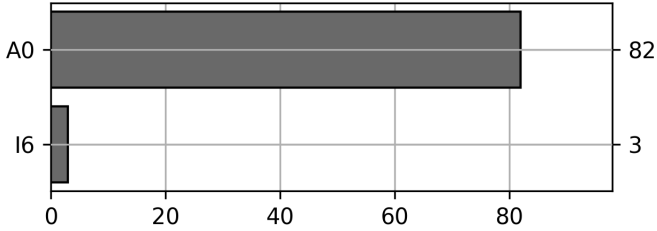

Daily Unique Assets Breakdown

Current Usage

International Intermodal Vertical ID	71
International Intermodal Horizontal ID	14
Total Daily Unique Assets:	85

Historical Usage

Daily Usage

Date	Daily Transactions	Daily Unique Assets
2022-11-10	64	59
2022-11-11	27	26

Total

2 Day(s)	91 Transaction(s)	85 Unique Asset(s)
----------	-------------------	--------------------

Transactions Breakdown

Transactions Done

International Intermodal Vertical ID	75
International Intermodal Horizontal ID	16
Total Transactions:	91