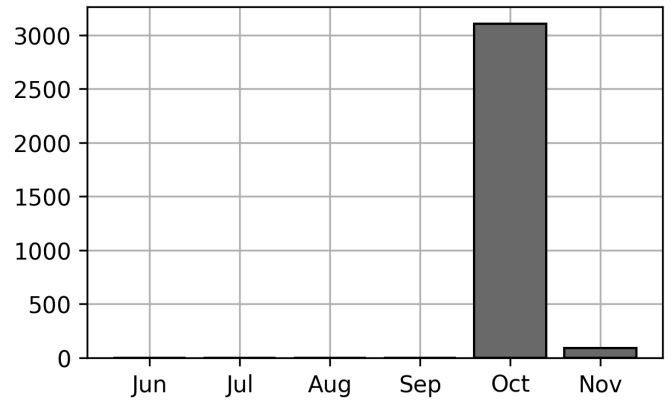

Daily Unique Assets Breakdown

Current Usage

International Intermodal Vertical ID	71
International Intermodal Horizontal ID	14
Total Daily Unique Assets:	85

Historical Usage

Daily Usage

Date	Daily Transactions	Daily Unique Assets
2022-11-10	64	59
2022-11-11	27	26

Total

2 Day(s)	91 Transaction(s)	85 Unique Asset(s)
----------	-------------------	--------------------

Transactions Breakdown

Transactions Done

International Intermodal Vertical ID	75
International Intermodal Horizontal ID	16
Total Transactions:	91

Historical Usage

Yearly Usage