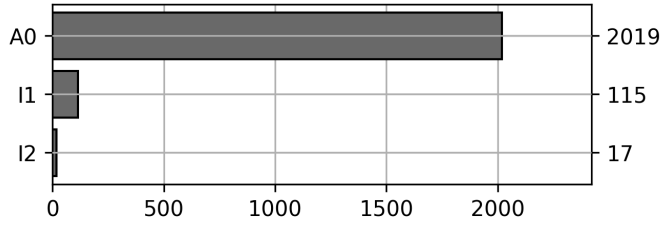

### Current Usage

International Intermodal Vertical ID	1931
International Intermodal Horizontal ID	220
<b>Total Daily Unique Assets:</b>	<b>2151</b>