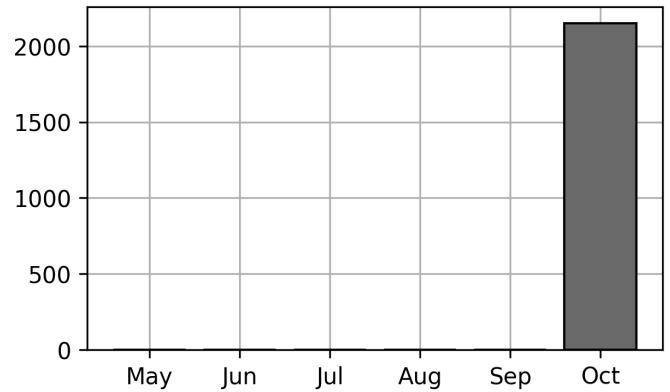

Historical Usage