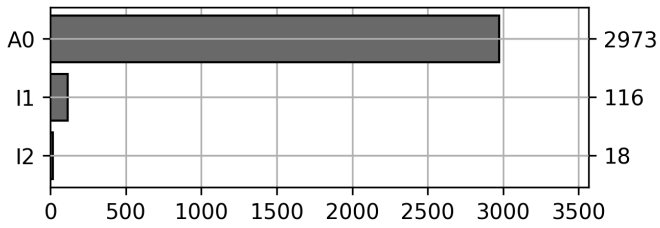

Transactions Breakdown

Transactions Done

International Intermodal Vertical ID	2752
International Intermodal Horizontal ID	355
Total Transactions:	3107