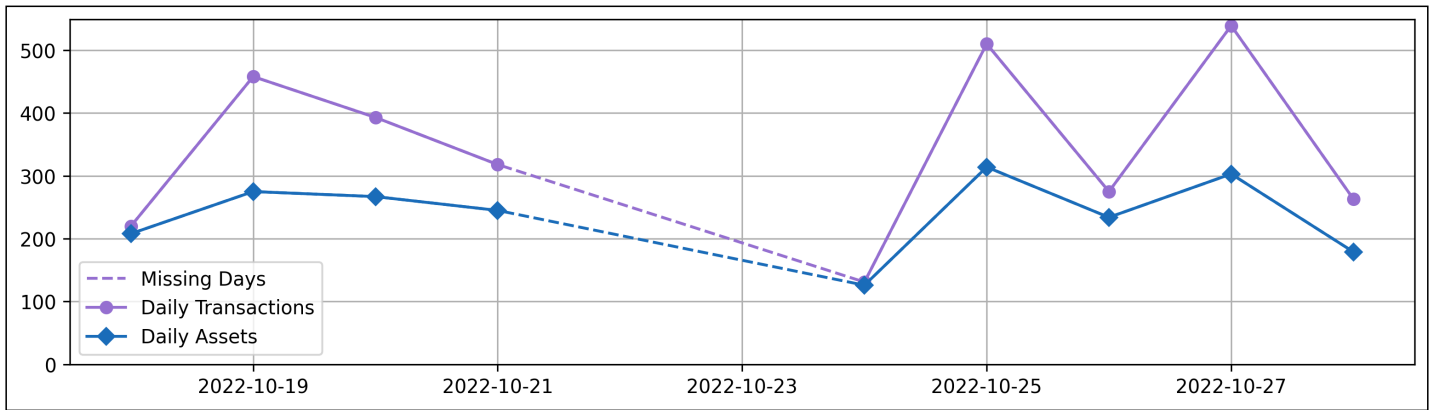

Daily Usage

Date	Daily Transactions	Daily Unique Assets
2022-10-18	220	208
2022-10-19	458	275
2022-10-20	393	267
2022-10-21	318	245
2022-10-22	131	126
2022-10-23	510	314
2022-10-24	275	234
2022-10-25	539	303
2022-10-26	263	179

Total

9 Day(s)	3107 Transaction(s)	2151 Unique Asset(s)