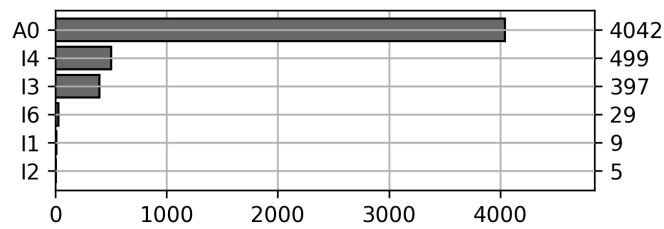

Daily Unique Assets Breakdown

Current Usage

Mounted Chassis ID	2155
International Intermodal Vertical ID	2145
Mounted Unknown Chassis ID	300
International Intermodal Horizontal ID	115
Unknown Container ID	97
Bare Chassis ID	62
Vendor Container Horizontal ID	54
Vendor Container Vertical ID	53
Total Daily Unique Assets:	4981

Status Codes:

Historical Usage

Daily Usage

Date	Daily Transactions	Daily Unique Assets
2023-04-03	287	285
2023-04-04	585	566
2023-04-05	319	319
2023-04-06	674	620
2023-04-10	142	142
2023-04-11	557	552
2023-04-12	352	337
2023-04-13	119	119
2023-04-14	920	913
2023-04-17	155	155
2023-04-18	984	973