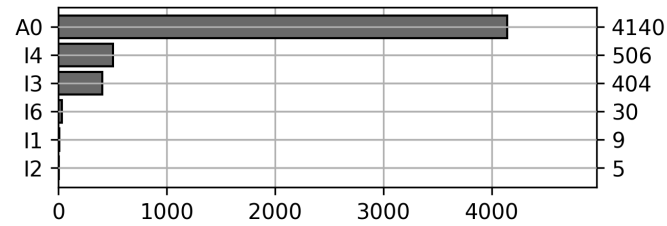

Status Codes:

Historical Usage

Daily Usage

Date	Daily Transactions	Daily Unique Assets
2023-04-03	287	285
2023-04-04	585	566
2023-04-05	319	319
2023-04-06	674	620
2023-04-10	142	142
2023-04-11	557	552
2023-04-12	352	337
2023-04-13	119	119
2023-04-14	920	913
2023-04-17	155	155
2023-04-18	984	973

Total

11 Day(s)	5094 Transaction(s)	4981 Unique Asset(s)
-----------	---------------------	----------------------

Transactions Breakdown

Transactions Done

International Intermodal Vertical ID	2201
Mounted Chassis ID	2197
Mounted Unknown Chassis ID	306
International Intermodal Horizontal ID	122
Unknown Container ID	98
Bare Chassis ID	63
Vendor Container Horizontal ID	54
Vendor Container Vertical ID	53
Total Transactions:	5094

Status Codes:

Historical Usage

Yearly Usage