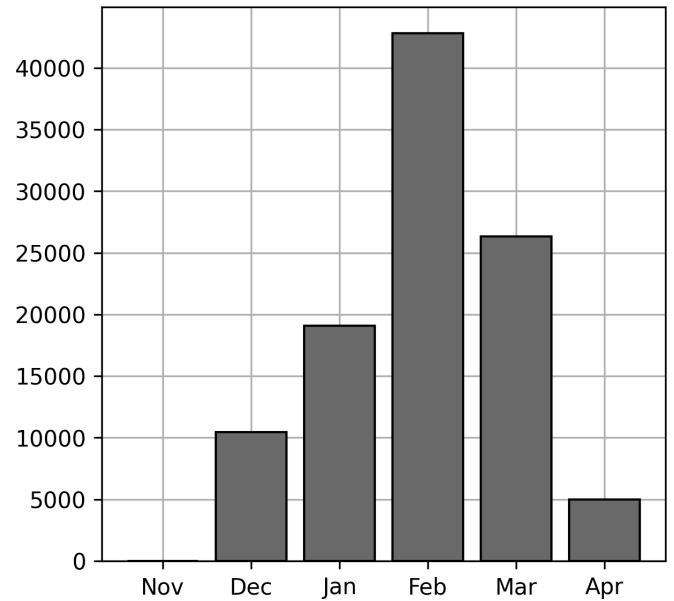

Daily Unique Assets Breakdown

Current Usage

Mounted Chassis ID	2155
International Intermodal Vertical ID	2145
Mounted Unknown Chassis ID	300
International Intermodal Horizontal ID	115
Unknown Container ID	97
Bare Chassis ID	62
Vendor Container Horizontal ID	54
Vendor Container Vertical ID	53
Total Daily Unique Assets:	4981

Status Codes:

Historical Usage

Daily Usage

Date	Daily Transactions	Daily Unique Assets
2023-04-03	287	285
2023-04-04	585	566
2023-04-05	319	319
2023-04-06	674	620
2023-04-10	142	142
2023-04-11	557	552
2023-04-12	352	337
2023-04-13	119	119
2023-04-14	920	913
2023-04-17	155	155
2023-04-18	984	973

Total

11 Day(s)	5094 Transaction(s)	4981 Unique Asset(s)
-----------	---------------------	----------------------

Transactions Breakdown

Transactions Done

International Intermodal Vertical ID	2201
Mounted Chassis ID	2197
Mounted Unknown Chassis ID	306
International Intermodal Horizontal ID	122
Unknown Container ID	98
Bare Chassis ID	63
Vendor Container Horizontal ID	54
Vendor Container Vertical ID	53
Total Transactions:	5094