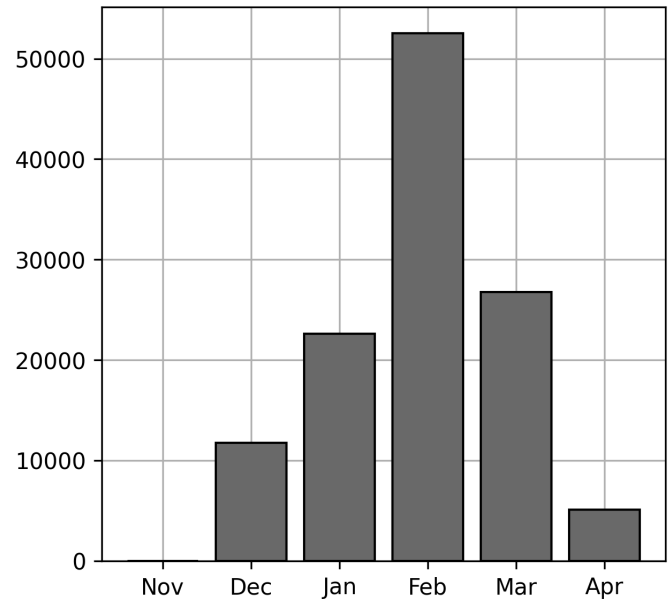

Status Codes:

Historical Usage

Daily Usage

Date	Daily Transactions	Daily Unique Assets
2023-04-03	287	285
2023-04-04	585	566
2023-04-05	319	319
2023-04-06	674	620
2023-04-10	142	142
2023-04-11	557	552
2023-04-12	352	337
2023-04-13	119	119
2023-04-14	920	913
2023-04-17	155	155
2023-04-18	984	973

Total

11 Day(s)	5094 Transaction(s)	4981 Unique Asset(s)
-----------	---------------------	----------------------

Transactions Breakdown

Transactions Done

International Intermodal Vertical ID	2201
Mounted Chassis ID	2197
Mounted Unknown Chassis ID	306
International Intermodal Horizontal ID	122
Unknown Container ID	98
Bare Chassis ID	63
Vendor Container Horizontal ID	54
Vendor Container Vertical ID	53
Total Transactions:	5094

Status Codes:

Historical Usage

Yearly Usage