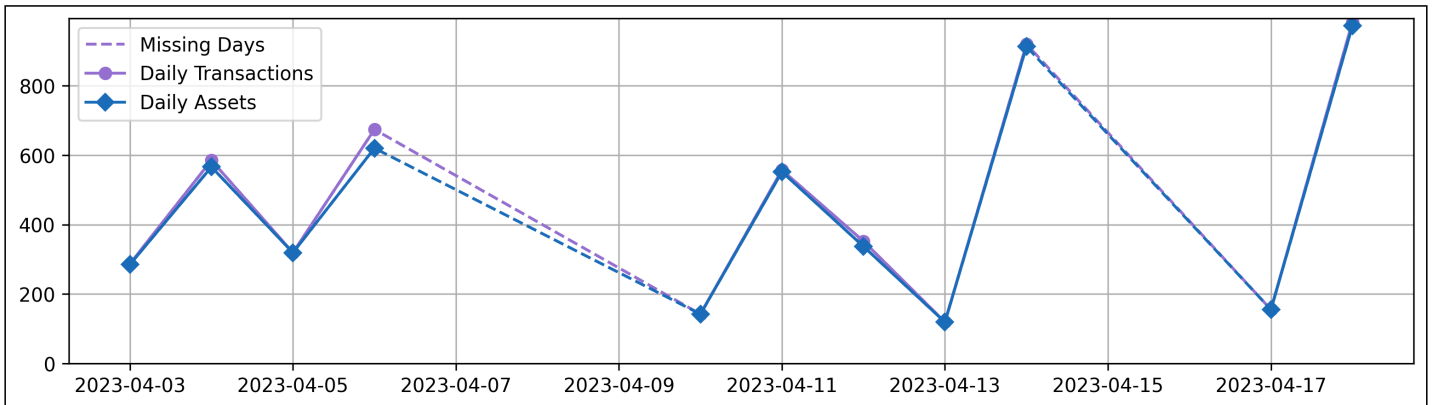

Daily Unique Assets Breakdown

Current Usage

Mounted Chassis ID	2155
International Intermodal Vertical ID	2145
Mounted Unknown Chassis ID	300
International Intermodal Horizontal ID	115
Unknown Container ID	97
Bare Chassis ID	62
Vendor Container Horizontal ID	54
Vendor Container Vertical ID	53
Total Daily Unique Assets:	4981

Status Codes:

Historical Usage

Daily Usage

Date	Daily Transactions	Daily Unique Assets
2023-04-03	287	285
2023-04-04	585	566
2023-04-05	319	319
2023-04-06	674	620
2023-04-10	142	142
2023-04-11	557	552
2023-04-12	352	337
2023-04-13	119	119
2023-04-14	920	913
2023-04-17	155	155
2023-04-18	984	973

Total

11 Day(s)	5094 Transaction(s)	4981 Unique Asset(s)
-----------	---------------------	----------------------

Transactions Breakdown

Transactions Done

International Intermodal Vertical ID	2201
Mounted Chassis ID	2197
Mounted Unknown Chassis ID	306
International Intermodal Horizontal ID	122
Unknown Container ID	98
Bare Chassis ID	63
Vendor Container Horizontal ID	54
Vendor Container Vertical ID	53
Total Transactions:	5094