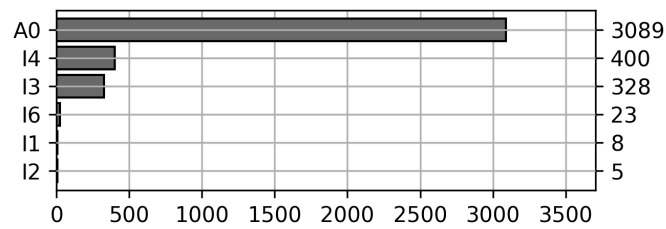

Daily Unique Assets Breakdown

Current Usage

International Intermodal Vertical ID	1655
Mounted Chassis ID	1642
Mounted Unknown Chassis ID	249
International Intermodal Horizontal ID	94
Unknown Container ID	79
Bare Chassis ID	60
Vendor Container Vertical ID	41
Vendor Container Horizontal ID	33

Total Daily Unique Assets: 3853

Status Codes:

Historical Usage

Daily Usage

Date	Daily Transactions	Daily Unique Assets
2023-04-03	287	285
2023-04-04	585	566
2023-04-05	319	319
2023-04-06	674	620
2023-04-10	142	142
2023-04-11	557	552
2023-04-12	352	337
2023-04-13	119	119
2023-04-14	920	913