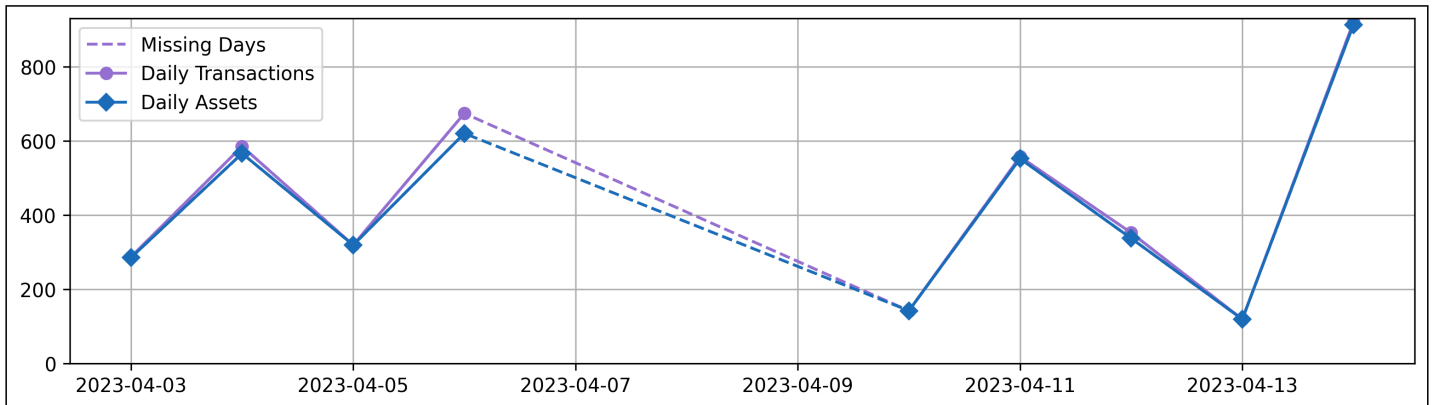

Total Daily Unique Assets: 3853

Status Codes:

Historical Usage

Daily Usage

Date	Daily Transactions	Daily Unique Assets
2023-04-03	287	285
2023-04-04	585	566
2023-04-05	319	319
2023-04-06	674	620
2023-04-10	142	142
2023-04-11	557	552
2023-04-12	352	337
2023-04-13	119	119
2023-04-14	920	913