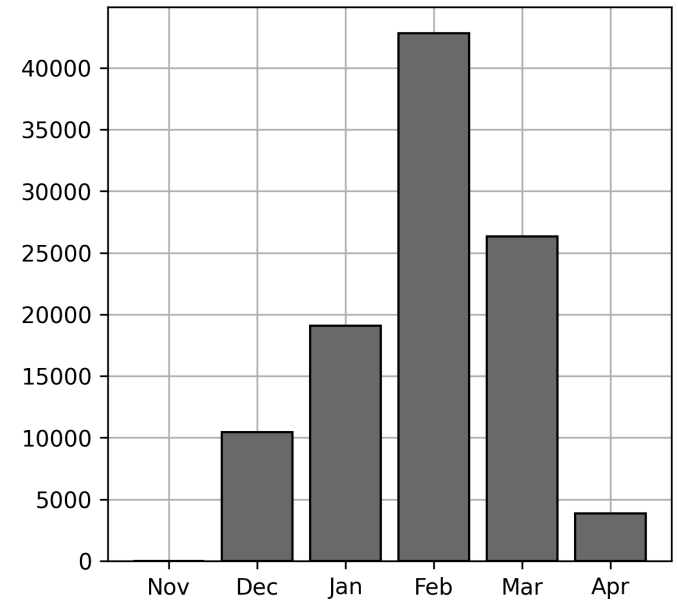

Daily Unique Assets Breakdown

Current Usage

International Intermodal Vertical ID	1655
Mounted Chassis ID	1642
Mounted Unknown Chassis ID	249
International Intermodal Horizontal ID	94
Unknown Container ID	79
Bare Chassis ID	60
Vendor Container Vertical ID	41
Vendor Container Horizontal ID	33

Total Daily Unique Assets: 3853

Status Codes:

Historical Usage

Daily Usage

Date	Daily Transactions	Daily Unique Assets
2023-04-03	287	285
2023-04-04	585	566
2023-04-05	319	319
2023-04-06	674	620
2023-04-10	142	142
2023-04-11	557	552
2023-04-12	352	337
2023-04-13	119	119
2023-04-14	920	913

Total

9 Day(s)	3955 Transaction(s)	3853 Unique Asset(s)
----------	---------------------	----------------------