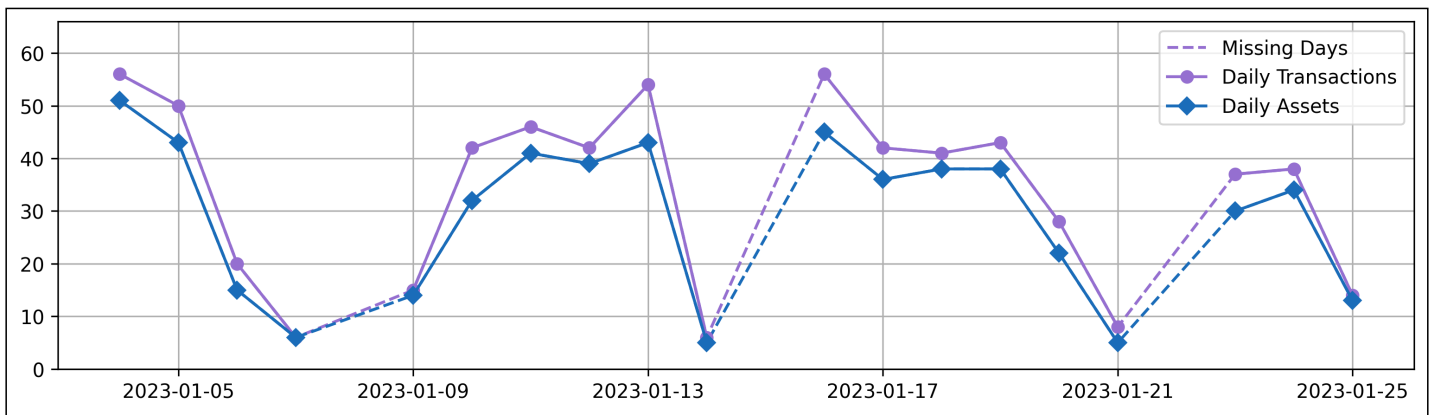

Daily Unique Assets Breakdown

Current Usage

International Intermodal Horizontal ID 425

International Intermodal Vertical ID 125

Daily Unique Assets: 550

Historical Usage

Daily Usage

Date	Daily Transactions	Daily Unique Assets
2023-01-04	56	51
2023-01-05	50	43
2023-01-06	20	15
2023-01-07	6	6
2023-01-09	15	14
2023-01-10	42	32
2023-01-11	46	41
2023-01-12	42	39
2023-01-13	54	43
2023-01-14	6	5
2023-01-16	56	45
2023-01-17	42	36
2023-01-18	41	38
2023-01-19	43	38
2023-01-20	28	22
2023-01-21	8	5
2023-01-23	37	30
2023-01-24	38	34
2023-01-25	14	13

Total

19 Day(s)	644 Transaction(s)	550 Unique Asset(s)
-----------	--------------------	---------------------

Yearly Usage