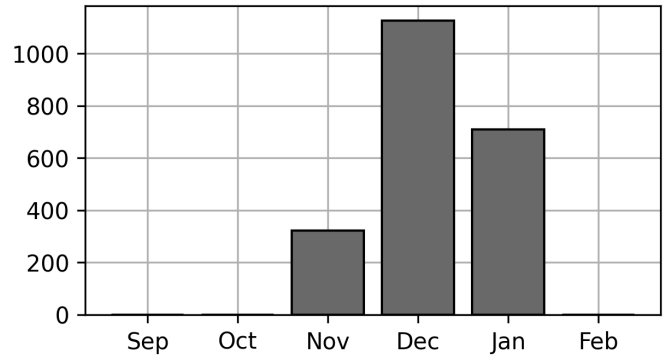

Daily Unique Assets Breakdown

Current Usage

International Intermodal Horizontal ID 425

International Intermodal Vertical ID 125

Daily Unique Assets: 550

Historical Usage

Daily Usage

Date	Daily Transactions	Daily Unique Assets
2023-01-04	56	51
2023-01-05	50	43
2023-01-06	20	15
2023-01-07	6	6
2023-01-09	15	14
2023-01-10	42	32
2023-01-11	46	41
2023-01-12	42	39
2023-01-13	54	43
2023-01-14	6	5
2023-01-16	56	45
2023-01-17	42	36
2023-01-18	41	38
2023-01-19	43	38
2023-01-20	28	22
2023-01-21	8	5
2023-01-23	37	30
2023-01-24	38	34
2023-01-25	14	13

Total

19 Day(s)	644 Transaction(s)	550 Unique Asset(s)
-----------	--------------------	---------------------

Yearly Usage