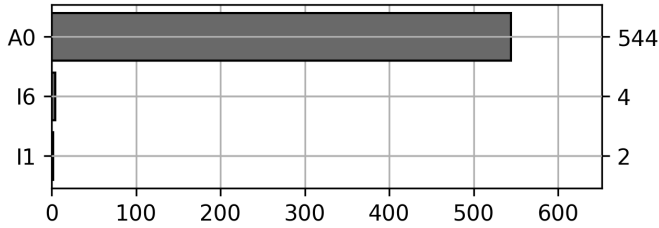

Daily Unique Assets Breakdown

Current Usage

International Intermodal Horizontal ID 425

International Intermodal Vertical ID 125

Daily Unique Assets: 550

Historical Usage

Daily Usage

Date	Daily Transactions	Daily Unique Assets
2023-01-04	56	51
2023-01-05	50	43
2023-01-06	20	15
2023-01-07	6	6
2023-01-09	15	14
2023-01-10	42	32
2023-01-11	46	41
2023-01-12	42	39
2023-01-13	54	43
2023-01-14	6	5
2023-01-16	56	45
2023-01-17	42	36
2023-01-18	41	38
2023-01-19	43	38
2023-01-20	28	22
2023-01-21	8	5
2023-01-23	37	30
2023-01-24	38	34
2023-01-25	14	13

Total

19 Day(s)	644 Transaction(s)	550 Unique Asset(s)
-----------	--------------------	---------------------

Yearly Usage