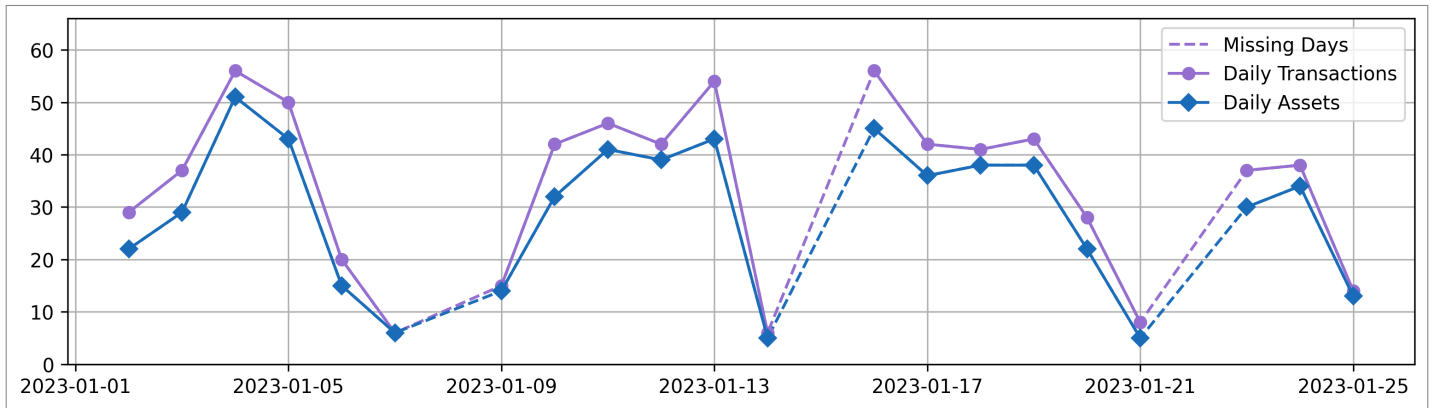

Current Usage

International Intermodal Horizontal ID 531
 International Intermodal Vertical ID 179
Total Transactions: 710

Historical Usage

Daily Usage

Date	Daily Transactions	Daily Unique Assets
2023-01-02	29	22
2023-01-03	37	29
2023-01-04	56	51
2023-01-05	50	43
2023-01-06	20	15
2023-01-07	6	6
2023-01-09	15	14
2023-01-10	42	32
2023-01-11	46	41
2023-01-12	42	39
2023-01-13	54	43
2023-01-14	6	5
2023-01-16	56	45
2023-01-17	42	36
2023-01-18	41	38
2023-01-19	43	38
2023-01-20	28	22
2023-01-21	8	5
2023-01-23	37	30
2023-01-24	38	34
2023-01-25	14	13

Total

21 Day(s)	710 Transaction(s)	601 Unique Asset(s)
-----------	--------------------	---------------------

Yearly Usage