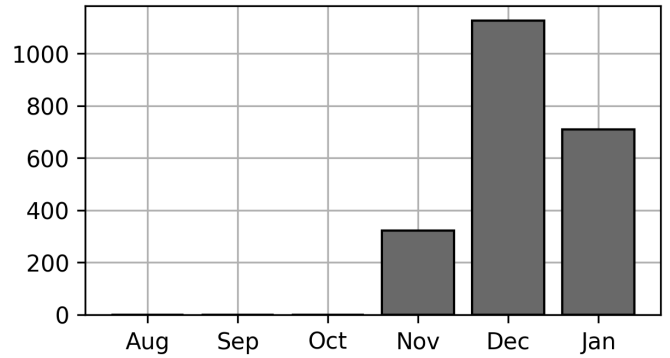

Current Usage

International Intermodal Horizontal ID 531
 International Intermodal Vertical ID 179
Total Transactions: 710

Historical Usage

Daily Usage

Date	Daily Transactions	Daily Unique Assets
2023-01-02	29	22
2023-01-03	37	29
2023-01-04	56	51
2023-01-05	50	43
2023-01-06	20	15
2023-01-07	6	6
2023-01-09	15	14
2023-01-10	42	32
2023-01-11	46	41
2023-01-12	42	39
2023-01-13	54	43
2023-01-14	6	5
2023-01-16	56	45
2023-01-17	42	36
2023-01-18	41	38
2023-01-19	43	38
2023-01-20	28	22
2023-01-21	8	5
2023-01-23	37	30
2023-01-24	38	34
2023-01-25	14	13

Total

21 Day(s)	710 Transaction(s)	601 Unique Asset(s)
-----------	--------------------	---------------------

Yearly Usage