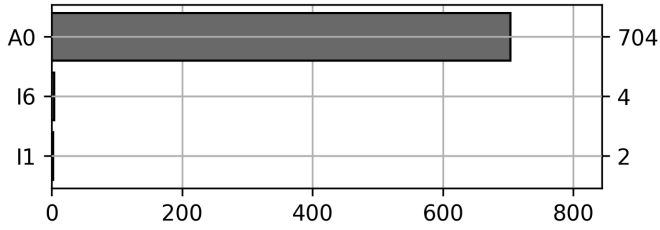

Current Usage

International Intermodal Horizontal ID 531
 International Intermodal Vertical ID 179
Total Transactions: 710

Historical Usage

Daily Usage

Date	Daily Transactions	Daily Unique Assets
2023-01-02	29	22
2023-01-03	37	29
2023-01-04	56	51
2023-01-05	50	43
2023-01-06	20	15
2023-01-07	6	6
2023-01-09	15	14
2023-01-10	42	32
2023-01-11	46	41
2023-01-12	42	39
2023-01-13	54	43
2023-01-14	6	5
2023-01-16	56	45
2023-01-17	42	36
2023-01-18	41	38
2023-01-19	43	38
2023-01-20	28	22
2023-01-21	8	5
2023-01-23	37	30
2023-01-24	38	34
2023-01-25	14	13

Total

21 Day(s)	710 Transaction(s)	601 Unique Asset(s)
-----------	--------------------	---------------------

Yearly Usage