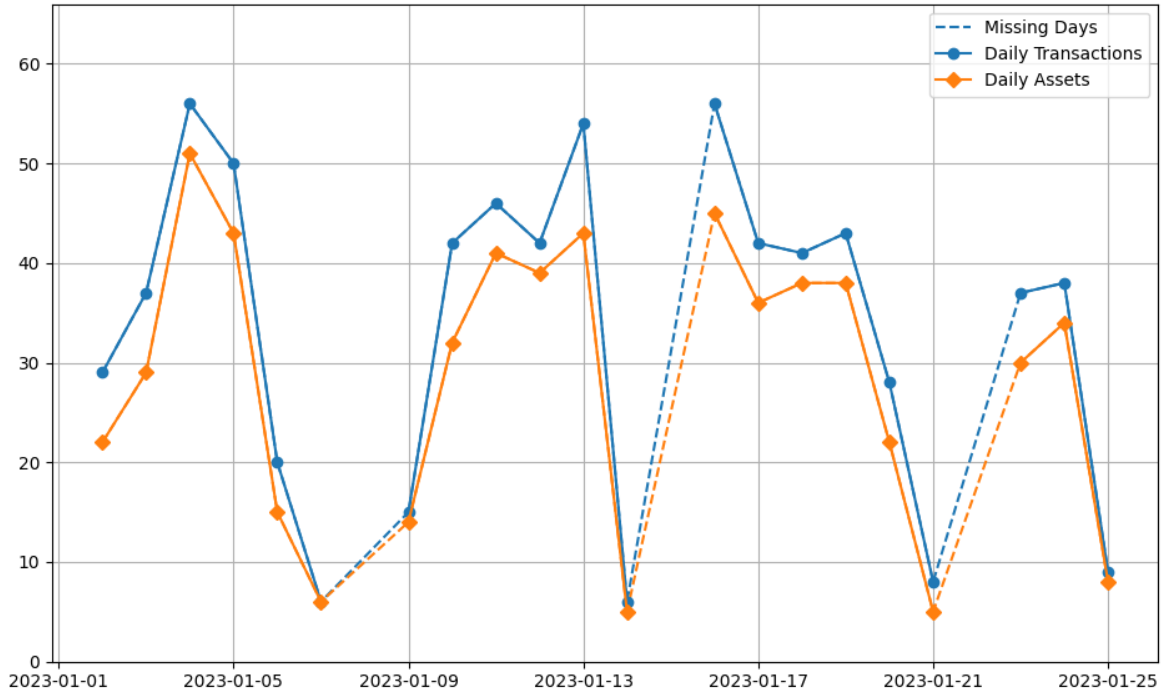

# axis-uploads (axis-uploads)

From 2023-01-01 to 2023-01-25

## Daily Activity Graph

## Daily Activity Table

Date	Daily Transactions	Daily Assets
2023-01-02	29	22
2023-01-03	37	29
2023-01-04	56	51
2023-01-05	50	43
2023-01-06	20	15
2023-01-07	6	6
2023-01-08	0	0
2023-01-09	15	14
2023-01-10	42	32
2023-01-11	46	41
2023-01-12	42	39
2023-01-13	54	43

2023-01-14	6	5
2023-01-15	0	0
2023-01-16	56	45
2023-01-17	42	36
2023-01-18	41	38
2023-01-19	43	38
2023-01-20	28	22
2023-01-21	8	5
2023-01-22	0	0
2023-01-23	37	30
2023-01-24	38	34
2023-01-25	9	8

**Total**