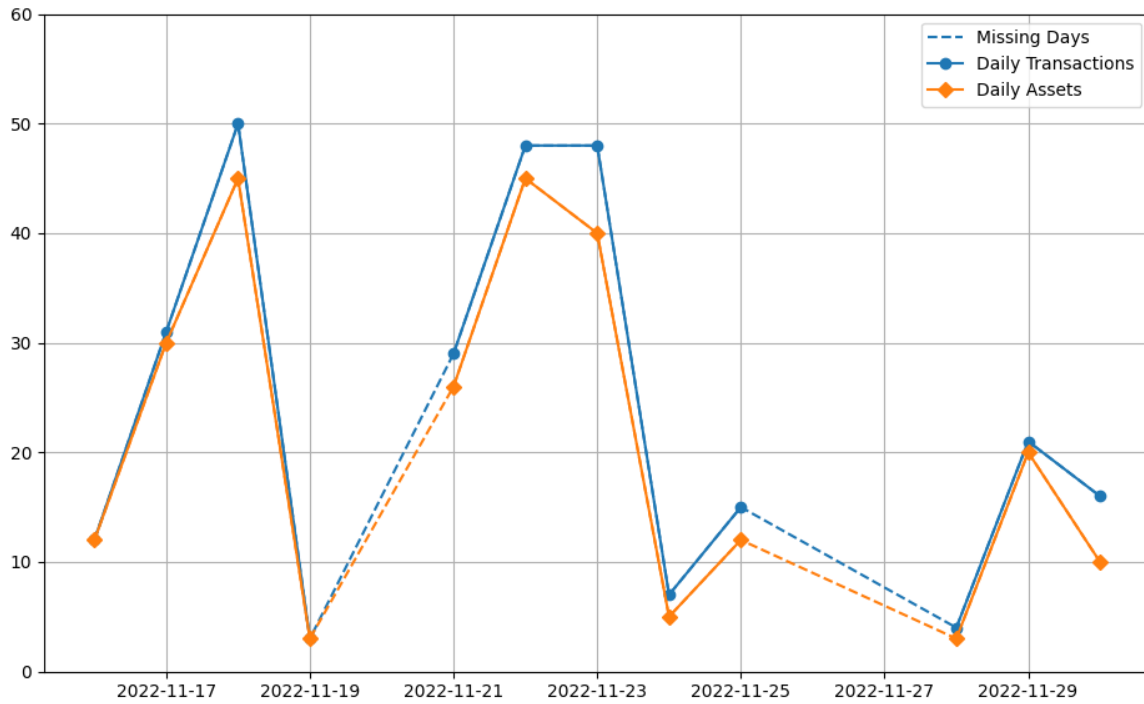

axis-uploads (axis-uploads)

From 2022-11-01 to 2022-11-30

Daily Activity Graph

Daily Activity Table

Date	Daily Transactions	Daily Assets
2022-11-16	12	12
2022-11-17	31	30
2022-11-18	50	45
2022-11-19	3	3
2022-11-20	0	0
2022-11-21	29	26
2022-11-22	48	45
2022-11-23	48	40
2022-11-24	7	5
2022-11-25	15	12
2022-11-26	0	0
2022-11-27	0	0

2022-11-28	4	3
2022-11-29	21	20
2022-11-30	16	10

Total

15 Day(s)	284 Transaction(s)	251 Asset(s)
-----------	--------------------	--------------