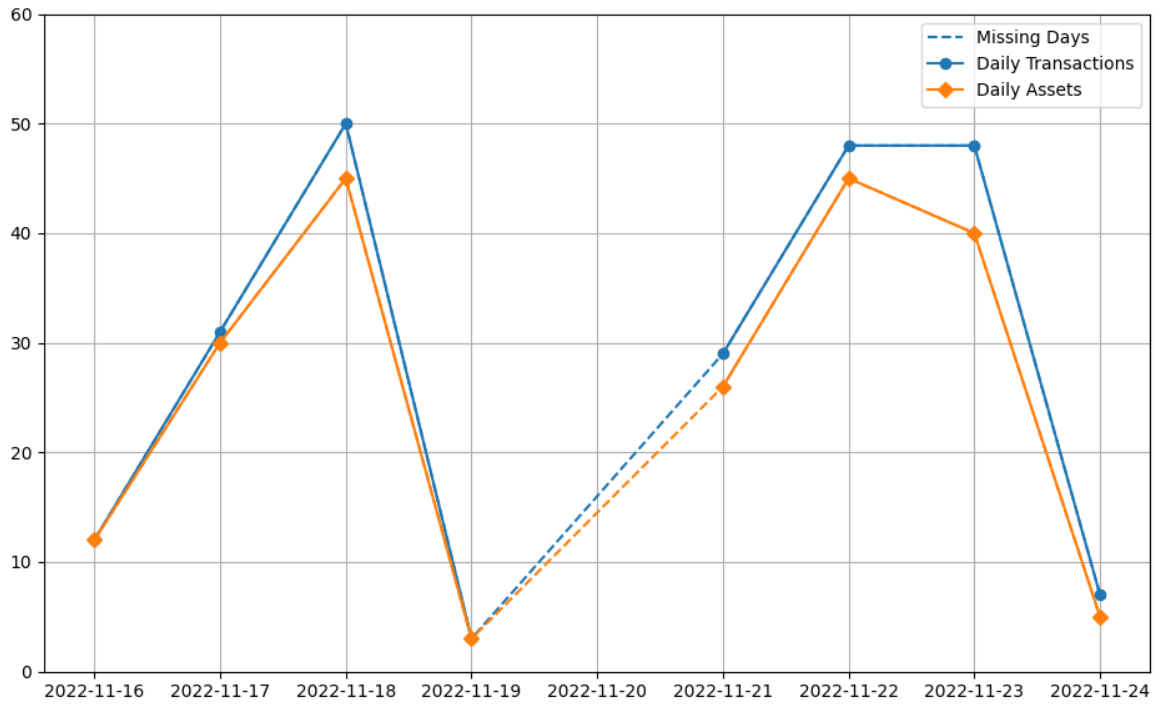

# axis-uploads (axis-uploads)

From 2022-11-01 to 2022-11-24

## Daily Activity Graph

## Daily Activity Table

Date	Daily Transactions	Daily Assets
2022-11-16	12	12
2022-11-17	31	30
2022-11-18	50	45
2022-11-19	3	3
2022-11-20	0	0
2022-11-21	29	26
2022-11-22	48	45
2022-11-23	48	40
2022-11-24	7	5

### Total

9 Day(s)	228 Transaction(s)	206 Asset(s)
----------	--------------------	--------------