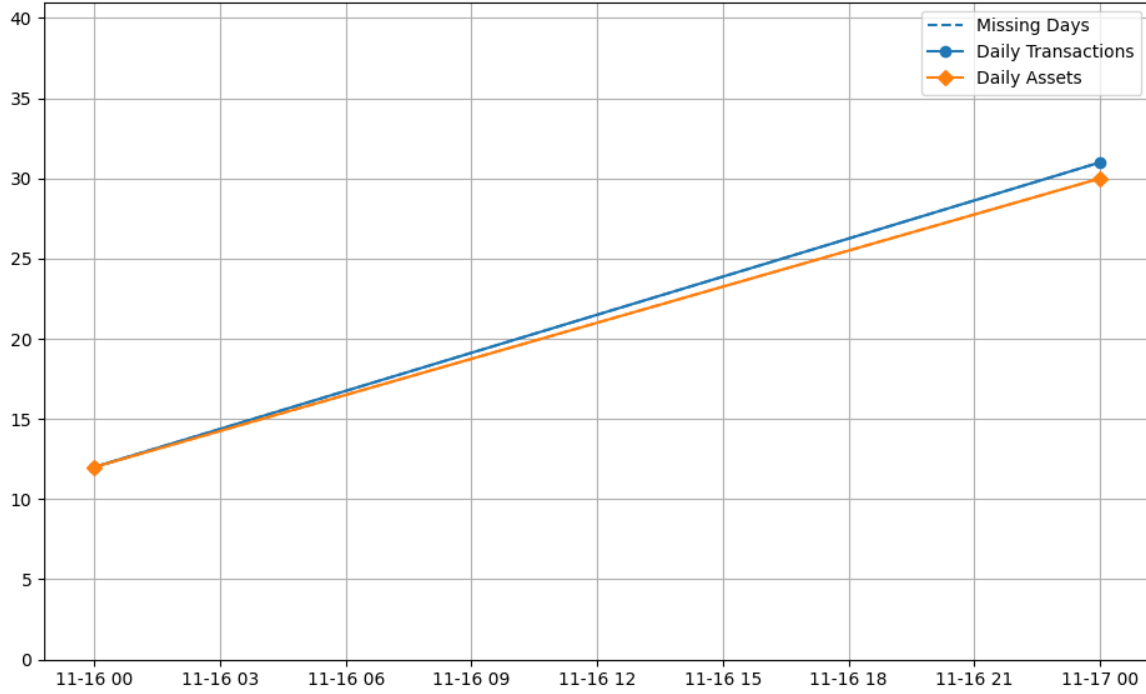

axis-uploads (axis-uploads)

From 2022-11-01 to 2022-11-17

Daily Activity Graph

Daily Activity Table

Date	Daily Transactions	Daily Assets
2022-11-16	12	12
2022-11-17	31	30

Total

2 Day(s)	43 Transaction(s)	42 Asset(s)
----------	-------------------	-------------