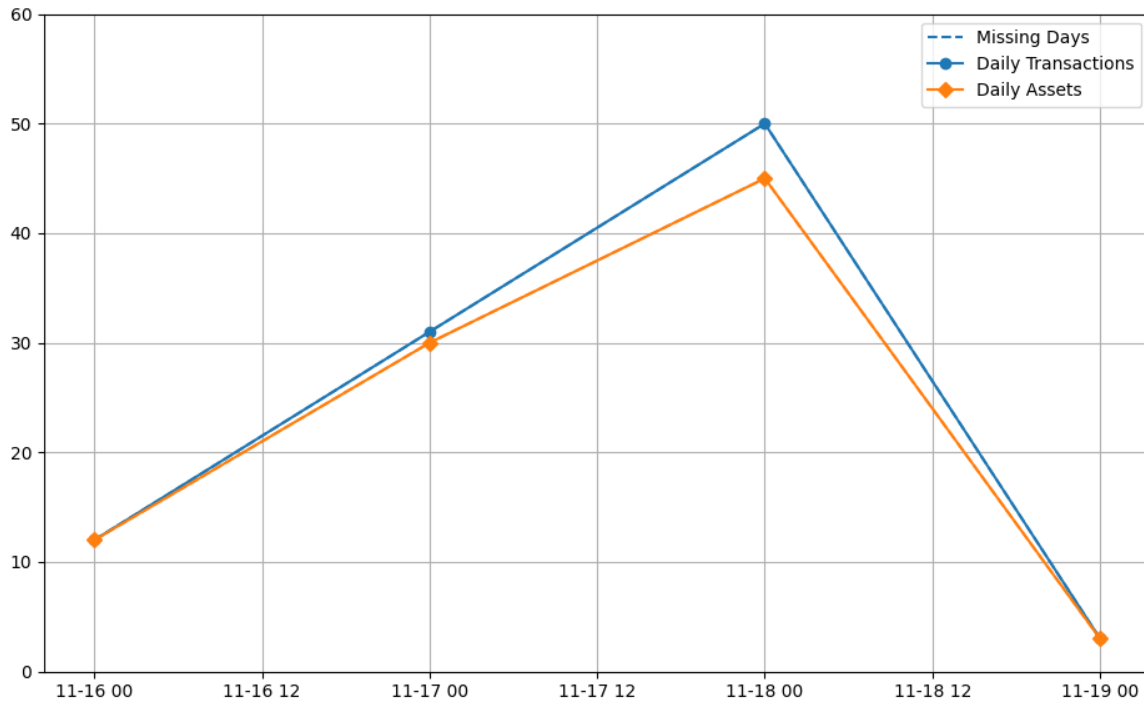

axis-uploads (axis-uploads)

From 2022-10-01 to 2022-11-19

Daily Activity Graph

Daily Activity Table

Date	Daily Transactions	Daily Assets
2022-11-16	12	12
2022-11-17	31	30
2022-11-18	50	45
2022-11-19	3	3

Total

4 Day(s)	96 Transaction(s)	90 Asset(s)
----------	-------------------	-------------