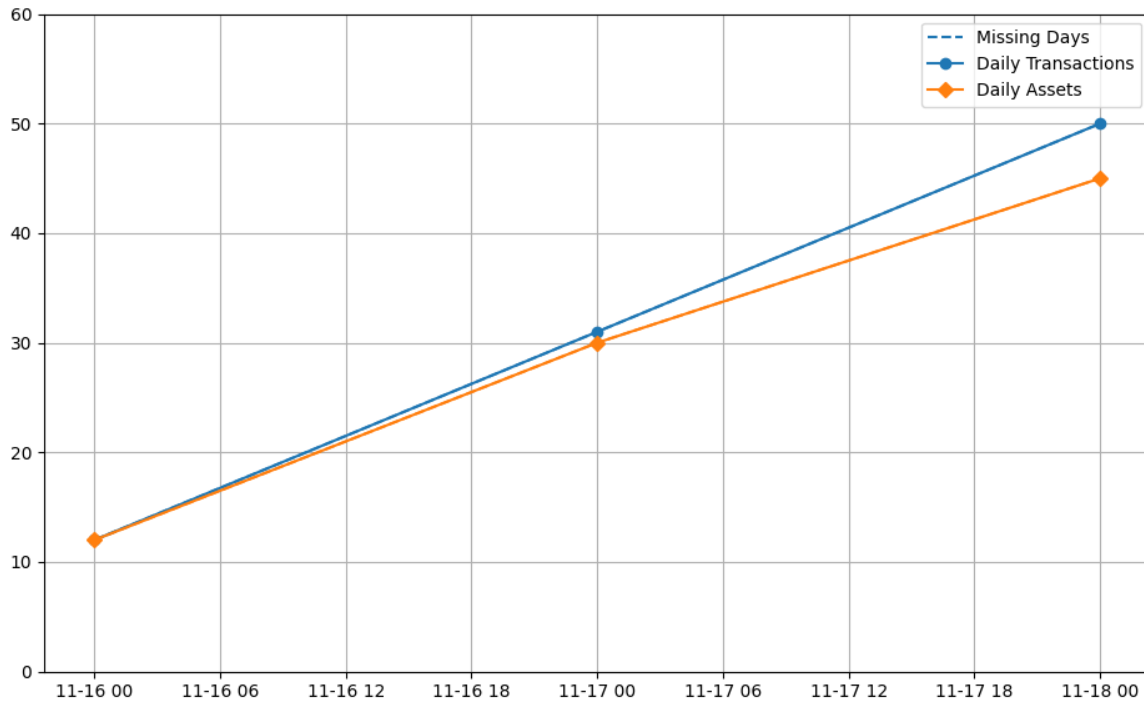

axis-uploads (axis-uploads)

From 2022-10-01 to 2022-11-18

Daily Activity Graph

Daily Activity Table

Date	Daily Transactions	Daily Assets
2022-11-16	12	12
2022-11-17	31	30
2022-11-18	50	45

Total

3 Day(s)	93 Transaction(s)	87 Asset(s)
----------	-------------------	-------------