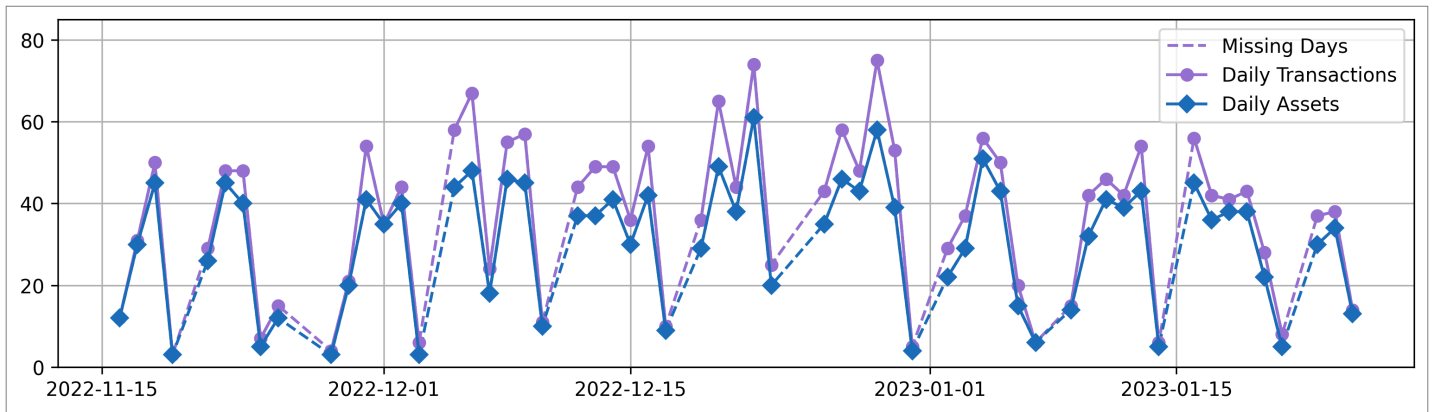

Current Usage

International Intermodal Horizontal ID	1338
International Intermodal Vertical ID	452
Total Scanned Assets:	1790
Total Transactions:	2157

Historical Usage

Daily Usage

Date	Daily Transactions	Daily Assets
2022-11-16	12	12
2022-11-17	31	30
2022-11-18	50	45
2022-11-19	3	3
2022-11-21	29	26
2022-11-22	48	45
2022-11-23	48	40
2022-11-24	7	5
2022-11-25	15	12
2022-11-28	4	3
2022-11-29	21	20
2022-11-30	54	41
2022-12-01	35	35
2022-12-02	44	40
2022-12-03	6	3
2022-12-05	58	44
2022-12-06	67	48
2022-12-07	24	18
2022-12-08	55	46
2022-12-09	57	45
2022-12-10	11	10

2022-12-12	44	37
2022-12-13	49	37
2022-12-14	49	41
2022-12-15	36	30
2022-12-16	54	42
2022-12-17	10	9
2022-12-19	36	29
2022-12-20	65	49
2022-12-21	44	38
2022-12-22	74	61
2022-12-23	25	20
2022-12-26	43	35
2022-12-27	58	46
2022-12-28	48	43
2022-12-29	75	58
2022-12-30	53	39
2022-12-31	5	4
2023-01-02	29	22
2023-01-03	37	29
2023-01-04	56	51
2023-01-05	50	43
2023-01-06	20	15
2023-01-07	6	6
2023-01-09	15	14
2023-01-10	42	32
2023-01-11	46	41
2023-01-12	42	39
2023-01-13	54	43
2023-01-14	6	5
2023-01-16	56	45
2023-01-17	42	36
2023-01-18	41	38
2023-01-19	43	38
2023-01-20	28	22
2023-01-21	8	5
2023-01-23	37	30
2023-01-24	38	34
2023-01-25	14	13

Total

59 Day(s)	2157 Transaction(s)	1790 Asset(s)
-----------	---------------------	---------------

Yearly Usage