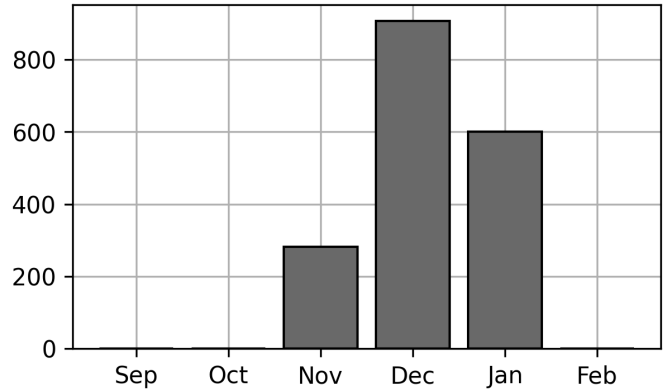

Current Usage

International Intermodal Horizontal ID	1338
International Intermodal Vertical ID	452
Total Scanned Assets:	1790
Total Transactions:	2157

Historical Usage

Daily Usage

Date	Daily Transactions	Daily Assets
2022-11-16	12	12
2022-11-17	31	30
2022-11-18	50	45
2022-11-19	3	3
2022-11-21	29	26
2022-11-22	48	45
2022-11-23	48	40
2022-11-24	7	5
2022-11-25	15	12
2022-11-28	4	3
2022-11-29	21	20
2022-11-30	54	41
2022-12-01	35	35
2022-12-02	44	40
2022-12-03	6	3
2022-12-05	58	44
2022-12-06	67	48
2022-12-07	24	18
2022-12-08	55	46
2022-12-09	57	45
2022-12-10	11	10

2022-12-12	44	37
2022-12-13	49	37
2022-12-14	49	41
2022-12-15	36	30
2022-12-16	54	42
2022-12-17	10	9
2022-12-19	36	29
2022-12-20	65	49
2022-12-21	44	38
2022-12-22	74	61
2022-12-23	25	20
2022-12-26	43	35
2022-12-27	58	46
2022-12-28	48	43
2022-12-29	75	58
2022-12-30	53	39
2022-12-31	5	4
2023-01-02	29	22
2023-01-03	37	29
2023-01-04	56	51
2023-01-05	50	43
2023-01-06	20	15
2023-01-07	6	6
2023-01-09	15	14
2023-01-10	42	32
2023-01-11	46	41
2023-01-12	42	39
2023-01-13	54	43
2023-01-14	6	5
2023-01-16	56	45
2023-01-17	42	36
2023-01-18	41	38
2023-01-19	43	38
2023-01-20	28	22
2023-01-21	8	5
2023-01-23	37	30
2023-01-24	38	34
2023-01-25	14	13

Total

59 Day(s)	2157 Transaction(s)	1790 Asset(s)
-----------	---------------------	---------------

Yearly Usage