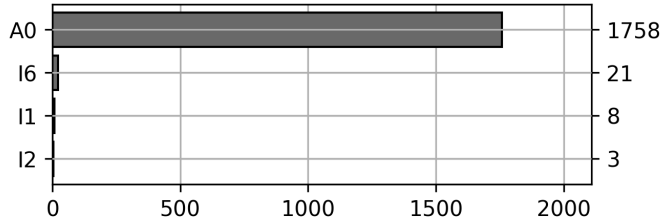

Current Usage

International Intermodal Horizontal ID	1338
International Intermodal Vertical ID	452
Total Scanned Assets:	1790
Total Transactions:	2157

Historical Usage

Daily Usage

Date	Daily Transactions	Daily Assets
2022-11-16	12	12
2022-11-17	31	30
2022-11-18	50	45
2022-11-19	3	3
2022-11-21	29	26
2022-11-22	48	45
2022-11-23	48	40
2022-11-24	7	5
2022-11-25	15	12
2022-11-28	4	3
2022-11-29	21	20
2022-11-30	54	41
2022-12-01	35	35
2022-12-02	44	40
2022-12-03	6	3
2022-12-05	58	44
2022-12-06	67	48
2022-12-07	24	18
2022-12-08	55	46
2022-12-09	57	45
2022-12-10	11	10

2022-12-12	44	37
2022-12-13	49	37
2022-12-14	49	41
2022-12-15	36	30
2022-12-16	54	42
2022-12-17	10	9
2022-12-19	36	29
2022-12-20	65	49
2022-12-21	44	38
2022-12-22	74	61
2022-12-23	25	20
2022-12-26	43	35
2022-12-27	58	46
2022-12-28	48	43
2022-12-29	75	58
2022-12-30	53	39
2022-12-31	5	4
2023-01-02	29	22
2023-01-03	37	29
2023-01-04	56	51
2023-01-05	50	43
2023-01-06	20	15
2023-01-07	6	6
2023-01-09	15	14
2023-01-10	42	32
2023-01-11	46	41
2023-01-12	42	39
2023-01-13	54	43
2023-01-14	6	5
2023-01-16	56	45
2023-01-17	42	36
2023-01-18	41	38
2023-01-19	43	38
2023-01-20	28	22
2023-01-21	8	5
2023-01-23	37	30
2023-01-24	38	34
2023-01-25	14	13

Total

59 Day(s)	2157 Transaction(s)	1790 Asset(s)
-----------	---------------------	---------------

Yearly Usage