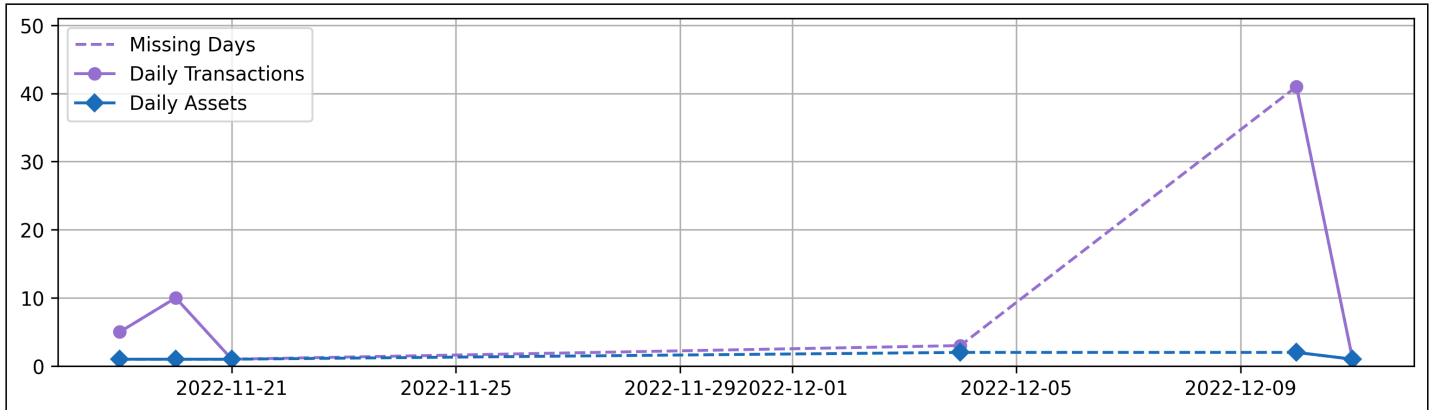

Daily Unique Assets Breakdown

Current Usage

International Intermodal Vertical ID 8

Total Daily Unique Assets: 8

Status Codes:

Historical Usage

Daily Usage

Date	Daily Transactions	Daily Unique Assets
2022-11-19	5	1
2022-11-20	10	1
2022-11-21	1	1
2022-12-04	3	2
2022-12-10	41	2
2022-12-11	1	1

Total

6 Day(s)	61 Transaction(s)	8 Unique Asset(s)
----------	-------------------	-------------------

Transactions Breakdown

Transactions Done

International Intermodal Vertical ID 61

Total Transactions: 61

Status Codes:

Historical Usage

Yearly Usage