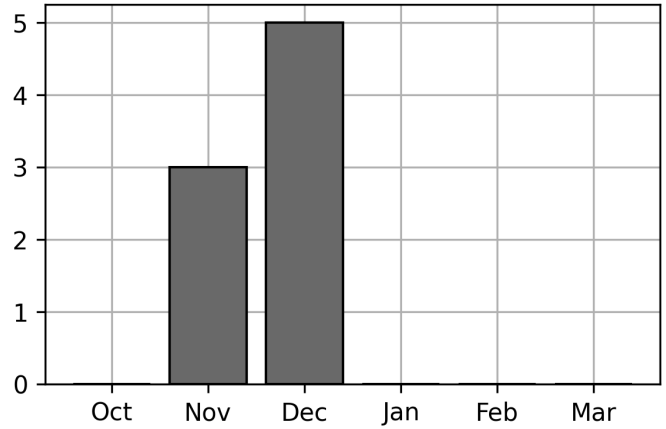

Daily Unique Assets Breakdown

Current Usage

International Intermodal Vertical ID 8

Total Daily Unique Assets: 8

Status Codes:

Historical Usage

Daily Usage

Date	Daily Transactions	Daily Unique Assets
2022-11-19	5	1
2022-11-20	10	1
2022-11-21	1	1
2022-12-04	3	2
2022-12-10	41	2
2022-12-11	1	1

Total

6 Day(s)	61 Transaction(s)	8 Unique Asset(s)
----------	-------------------	-------------------

Transactions Breakdown

Transactions Done

International Intermodal Vertical ID 61

Total Transactions: 61

Status Codes:

Historical Usage

Yearly Usage