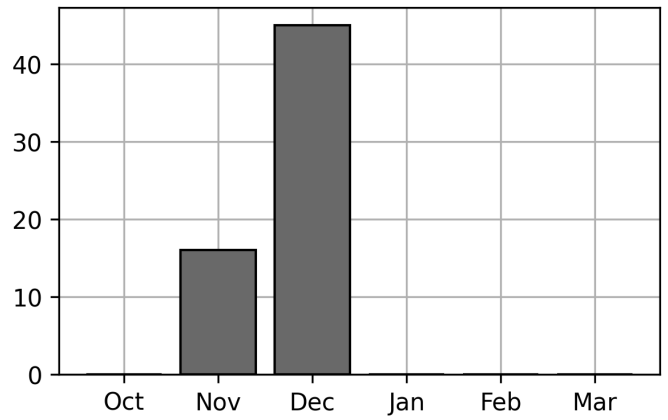

Daily Unique Assets Breakdown

Current Usage

International Intermodal Vertical ID 8

Total Daily Unique Assets: 8

Status Codes:

Historical Usage

Daily Usage

Date	Daily Transactions	Daily Unique Assets
2022-11-19	5	1
2022-11-20	10	1
2022-11-21	1	1
2022-12-04	3	2
2022-12-10	41	2
2022-12-11	1	1

Total

6 Day(s)	61 Transaction(s)	8 Unique Asset(s)
----------	-------------------	-------------------

Transactions Breakdown

Transactions Done

International Intermodal Vertical ID 61

Total Transactions: 61

Status Codes:

Historical Usage

Yearly Usage