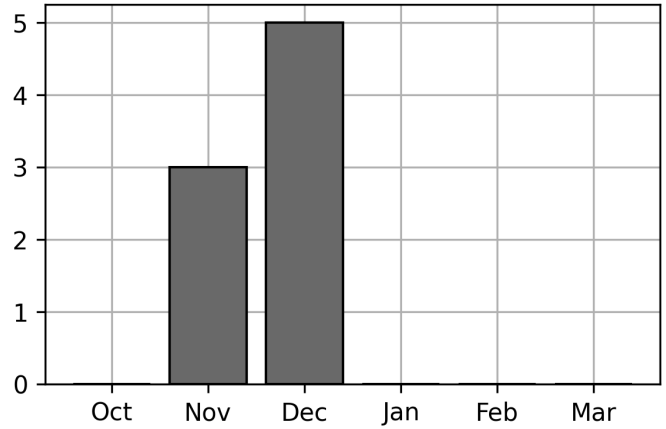

Daily Unique Assets Breakdown

Current Usage

International Intermodal Vertical ID 8

Total Daily Unique Assets: 8

Status Codes:

Historical Usage

Daily Usage

Date	Daily Transactions	Daily Unique Assets
2022-11-19	5	1
2022-11-20	10	1
2022-11-21	1	1
2022-12-04	3	2
2022-12-10	41	2
2022-12-11	1	1

Total

6 Day(s)	61 Transaction(s)	8 Unique Asset(s)
----------	-------------------	-------------------