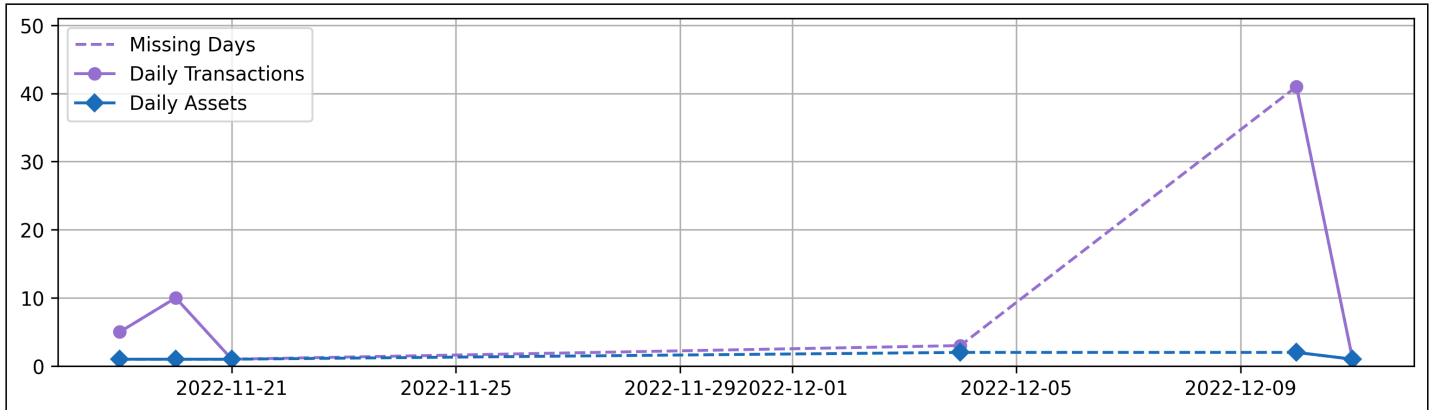

Daily Unique Assets Breakdown

Current Usage

International Intermodal Vertical ID 8

Total Daily Unique Assets: 8

Status Codes:

Historical Usage

Daily Usage

Date	Daily Transactions	Daily Unique Assets
2022-11-19	5	1
2022-11-20	10	1
2022-11-21	1	1
2022-12-04	3	2
2022-12-10	41	2
2022-12-11	1	1

Total

6 Day(s)	61 Transaction(s)	8 Unique Asset(s)
----------	-------------------	-------------------