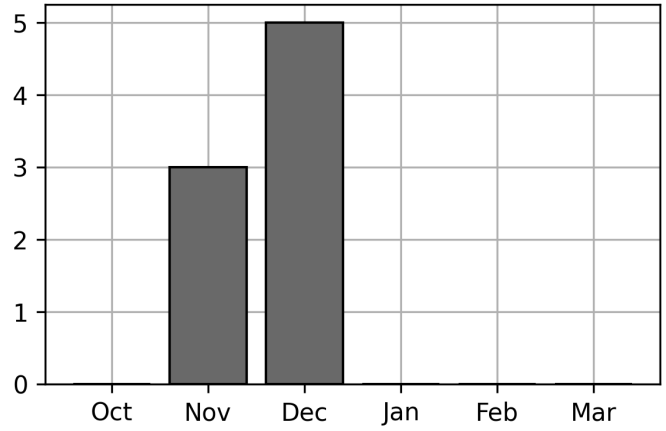

Daily Unique Assets Breakdown

Current Usage

International Intermodal Vertical ID 8

Total Daily Unique Assets: 8

Status Codes:

Historical Usage

Daily Usage

Date	Daily Transactions	Daily Unique Assets
2022-11-19	5	1
2022-11-20	10	1
2022-11-21	1	1
2022-12-04	3	2
2022-12-10	41	2
2022-12-11	1	1

Total

6 Day(s)	61 Transaction(s)	8 Unique Asset(s)
----------	-------------------	-------------------

Transactions Breakdown

Transactions Done

International Intermodal Vertical ID 61

Total Transactions: 61

Status Codes:

Historical Usage

Yearly Usage