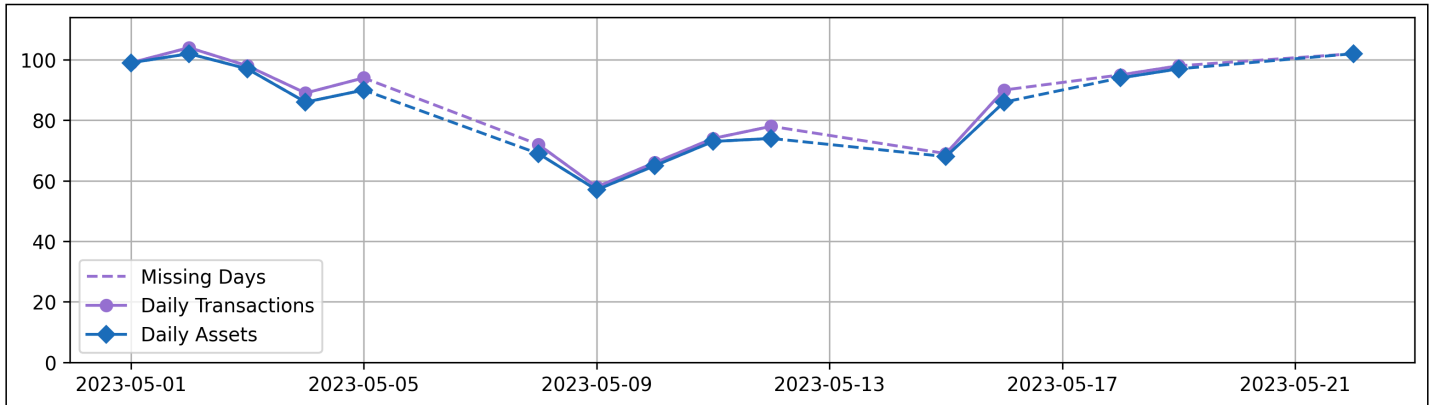

Daily Unique Assets Breakdown

Current Usage

International Intermodal Vertical ID	1096
International Intermodal Horizontal ID	163
Total Daily Unique Assets:	1259

Status Codes:

Historical Usage

Daily Usage

Date	Daily Transactions	Daily Unique Assets
2023-05-01	99	99
2023-05-02	104	102
2023-05-03	98	97
2023-05-04	89	86
2023-05-05	94	90
2023-05-08	72	69
2023-05-09	58	57
2023-05-10	66	65
2023-05-11	74	73
2023-05-12	78	74
2023-05-15	69	68
2023-05-16	90	86
2023-05-18	95	94
2023-05-19	98	97
2023-05-22	102	102

Total

15 Day(s)	1286 Transaction(s)	1259 Unique Asset(s)
-----------	---------------------	----------------------

Transactions Breakdown

Transactions Done

International Intermodal Vertical ID	1111
International Intermodal Horizontal ID	175
Total Transactions:	1286

Status Codes:

Historical Usage

Yearly Usage