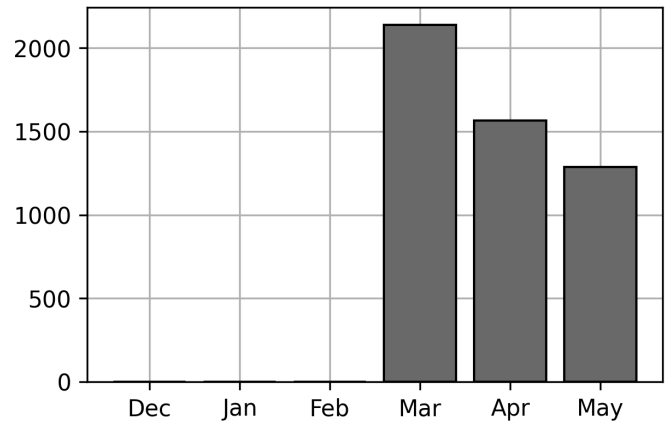

Daily Unique Assets Breakdown

Current Usage

International Intermodal Vertical ID	1096
International Intermodal Horizontal ID	163
Total Daily Unique Assets:	1259

Status Codes:

Historical Usage

Daily Usage

Date	Daily Transactions	Daily Unique Assets
2023-05-01	99	99
2023-05-02	104	102
2023-05-03	98	97
2023-05-04	89	86
2023-05-05	94	90
2023-05-08	72	69
2023-05-09	58	57
2023-05-10	66	65
2023-05-11	74	73
2023-05-12	78	74
2023-05-15	69	68
2023-05-16	90	86
2023-05-18	95	94
2023-05-19	98	97
2023-05-22	102	102

Total

15 Day(s)	1286 Transaction(s)	1259 Unique Asset(s)
-----------	---------------------	----------------------

Transactions Breakdown

Transactions Done

International Intermodal Vertical ID	1111
International Intermodal Horizontal ID	175
Total Transactions:	1286

Status Codes:

Historical Usage

Yearly Usage