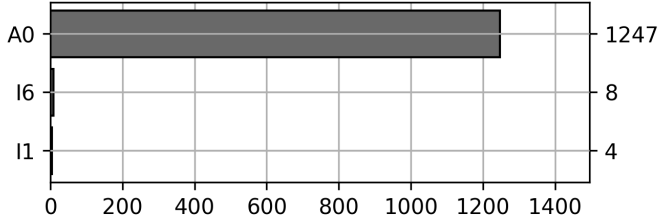

Daily Unique Assets Breakdown

Current Usage

International Intermodal Vertical ID	1096
International Intermodal Horizontal ID	163
Total Daily Unique Assets:	1259

Status Codes:

Historical Usage

Daily Usage

Date	Daily Transactions	Daily Unique Assets
2023-05-01	99	99
2023-05-02	104	102
2023-05-03	98	97
2023-05-04	89	86
2023-05-05	94	90
2023-05-08	72	69
2023-05-09	58	57
2023-05-10	66	65
2023-05-11	74	73
2023-05-12	78	74
2023-05-15	69	68
2023-05-16	90	86
2023-05-18	95	94
2023-05-19	98	97
2023-05-22	102	102

Total

15 Day(s)	1286 Transaction(s)	1259 Unique Asset(s)
-----------	---------------------	----------------------

Transactions Breakdown

Transactions Done

International Intermodal Vertical ID	1111
International Intermodal Horizontal ID	175
Total Transactions:	1286

Status Codes:

Historical Usage

Yearly Usage