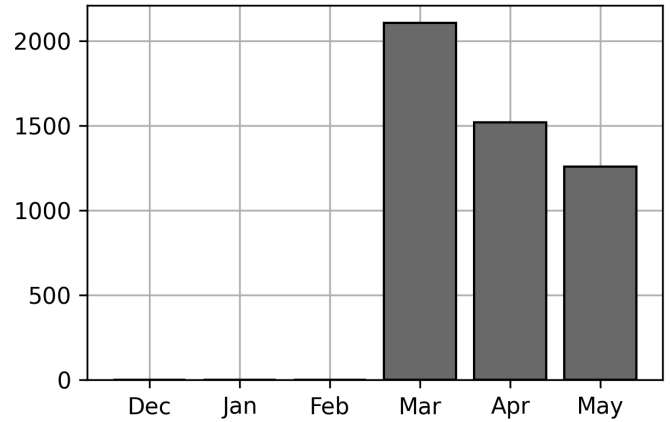

Daily Unique Assets Breakdown

Current Usage

International Intermodal Vertical ID	1096
International Intermodal Horizontal ID	163
Total Daily Unique Assets:	1259

Status Codes:

Historical Usage

Daily Usage

Date	Daily Transactions	Daily Unique Assets
2023-05-01	99	99
2023-05-02	104	102
2023-05-03	98	97
2023-05-04	89	86
2023-05-05	94	90
2023-05-08	72	69
2023-05-09	58	57
2023-05-10	66	65
2023-05-11	74	73
2023-05-12	78	74
2023-05-15	69	68
2023-05-16	90	86
2023-05-18	95	94
2023-05-19	98	97
2023-05-22	102	102

Total

15 Day(s)	1286 Transaction(s)	1259 Unique Asset(s)
-----------	---------------------	----------------------

Transactions Breakdown

Transactions Done

International Intermodal Vertical ID	1111
International Intermodal Horizontal ID	175
Total Transactions:	1286

Status Codes:

Historical Usage

Yearly Usage