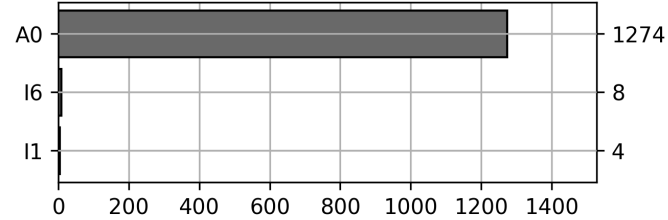

Daily Unique Assets Breakdown

Current Usage

International Intermodal Vertical ID	1096
International Intermodal Horizontal ID	163
Total Daily Unique Assets:	1259

Status Codes:

Historical Usage

Daily Usage

Date	Daily Transactions	Daily Unique Assets
2023-05-01	99	99
2023-05-02	104	102
2023-05-03	98	97
2023-05-04	89	86
2023-05-05	94	90
2023-05-08	72	69
2023-05-09	58	57
2023-05-10	66	65
2023-05-11	74	73
2023-05-12	78	74
2023-05-15	69	68
2023-05-16	90	86
2023-05-18	95	94
2023-05-19	98	97
2023-05-22	102	102

Total

15 Day(s)	1286 Transaction(s)	1259 Unique Asset(s)
-----------	---------------------	----------------------

Transactions Breakdown

Transactions Done

International Intermodal Vertical ID	1111
International Intermodal Horizontal ID	175
Total Transactions:	1286

Status Codes:

Historical Usage

Yearly Usage