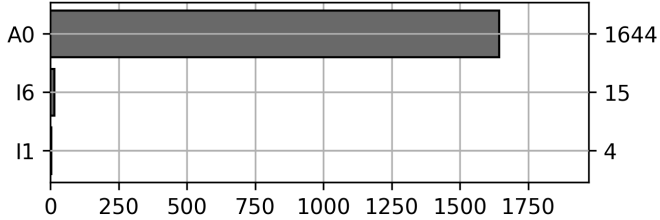

Daily Unique Assets Breakdown

Current Usage

International Intermodal Vertical ID	1445
International Intermodal Horizontal ID	172
Total Daily Unique Assets:	1617

Status Codes:

Historical Usage

Daily Usage

Date	Daily Transactions	Daily Unique Assets
2023-04-04	78	78
2023-04-05	85	85
2023-04-06	96	96
2023-04-07	114	112
2023-04-10	118	118
2023-04-11	125	117
2023-04-12	44	44
2023-04-13	115	88
2023-04-14	90	90
2023-04-17	83	83
2023-04-18	89	87
2023-04-19	96	94
2023-04-20	92	91
2023-04-24	85	84
2023-04-25	77	77
2023-04-26	83	80
2023-04-27	94	94
2023-05-01	99	99

Total

18 Day(s)	1663 Transaction(s)	1617 Unique Asset(s)
-----------	---------------------	----------------------

Transactions Breakdown

Transactions Done

International Intermodal Vertical ID	1486
International Intermodal Horizontal ID	177
Total Transactions:	1663

Status Codes:

Historical Usage

Yearly Usage