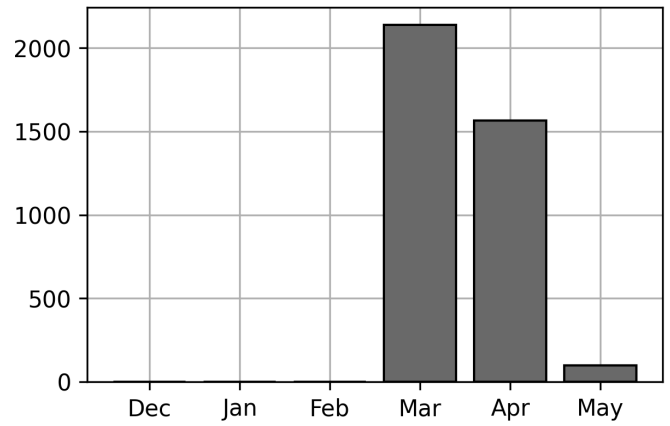

Daily Unique Assets Breakdown

Current Usage

International Intermodal Vertical ID	1445
International Intermodal Horizontal ID	172
Total Daily Unique Assets:	1617

Status Codes:

Historical Usage

Daily Usage

Date	Daily Transactions	Daily Unique Assets
2023-04-04	78	78
2023-04-05	85	85
2023-04-06	96	96
2023-04-07	114	112
2023-04-10	118	118
2023-04-11	125	117
2023-04-12	44	44
2023-04-13	115	88
2023-04-14	90	90
2023-04-17	83	83
2023-04-18	89	87
2023-04-19	96	94
2023-04-20	92	91
2023-04-24	85	84
2023-04-25	77	77
2023-04-26	83	80
2023-04-27	94	94
2023-05-01	99	99

Total

18 Day(s)	1663 Transaction(s)	1617 Unique Asset(s)
-----------	---------------------	----------------------

Transactions Breakdown

Transactions Done

International Intermodal Vertical ID	1486
International Intermodal Horizontal ID	177
Total Transactions:	1663

Status Codes:

Historical Usage

Yearly Usage