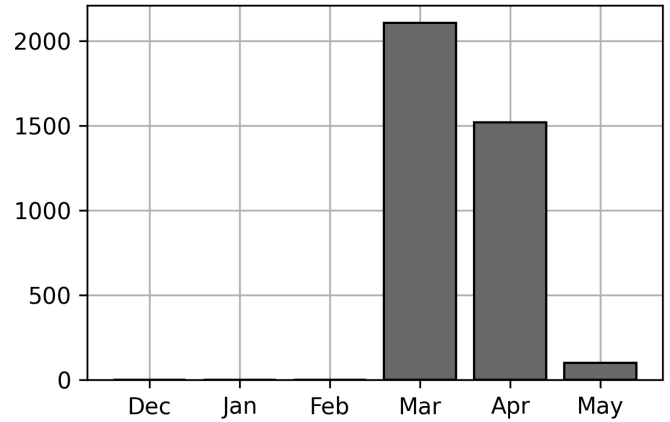

Daily Unique Assets Breakdown

Current Usage

International Intermodal Vertical ID	1445
International Intermodal Horizontal ID	172
Total Daily Unique Assets:	1617

Status Codes:

Historical Usage

Daily Usage

Date	Daily Transactions	Daily Unique Assets
2023-04-04	78	78
2023-04-05	85	85
2023-04-06	96	96
2023-04-07	114	112
2023-04-10	118	118
2023-04-11	125	117
2023-04-12	44	44
2023-04-13	115	88
2023-04-14	90	90
2023-04-17	83	83
2023-04-18	89	87
2023-04-19	96	94
2023-04-20	92	91
2023-04-24	85	84
2023-04-25	77	77
2023-04-26	83	80
2023-04-27	94	94
2023-05-01	99	99

Total

18 Day(s)	1663 Transaction(s)	1617 Unique Asset(s)
-----------	---------------------	----------------------

Transactions Breakdown

Transactions Done

International Intermodal Vertical ID	1486
International Intermodal Horizontal ID	177
Total Transactions:	1663

Status Codes:

Historical Usage

Yearly Usage