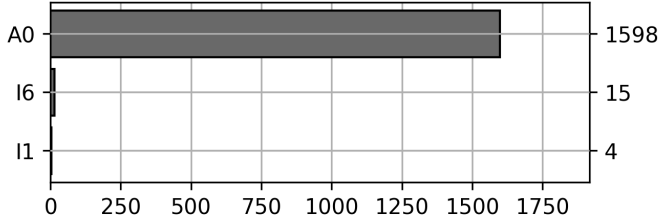

Daily Unique Assets Breakdown

Current Usage

International Intermodal Vertical ID	1445
International Intermodal Horizontal ID	172
Total Daily Unique Assets:	1617

Status Codes:

Historical Usage

Daily Usage

Date	Daily Transactions	Daily Unique Assets
2023-04-04	78	78
2023-04-05	85	85
2023-04-06	96	96
2023-04-07	114	112
2023-04-10	118	118
2023-04-11	125	117
2023-04-12	44	44
2023-04-13	115	88
2023-04-14	90	90
2023-04-17	83	83
2023-04-18	89	87
2023-04-19	96	94
2023-04-20	92	91
2023-04-24	85	84
2023-04-25	77	77
2023-04-26	83	80
2023-04-27	94	94
2023-05-01	99	99

Total

18 Day(s)	1663 Transaction(s)	1617 Unique Asset(s)
-----------	---------------------	----------------------

Transactions Breakdown

Transactions Done

International Intermodal Vertical ID	1486
International Intermodal Horizontal ID	177
Total Transactions:	1663

Status Codes:

Historical Usage

Yearly Usage