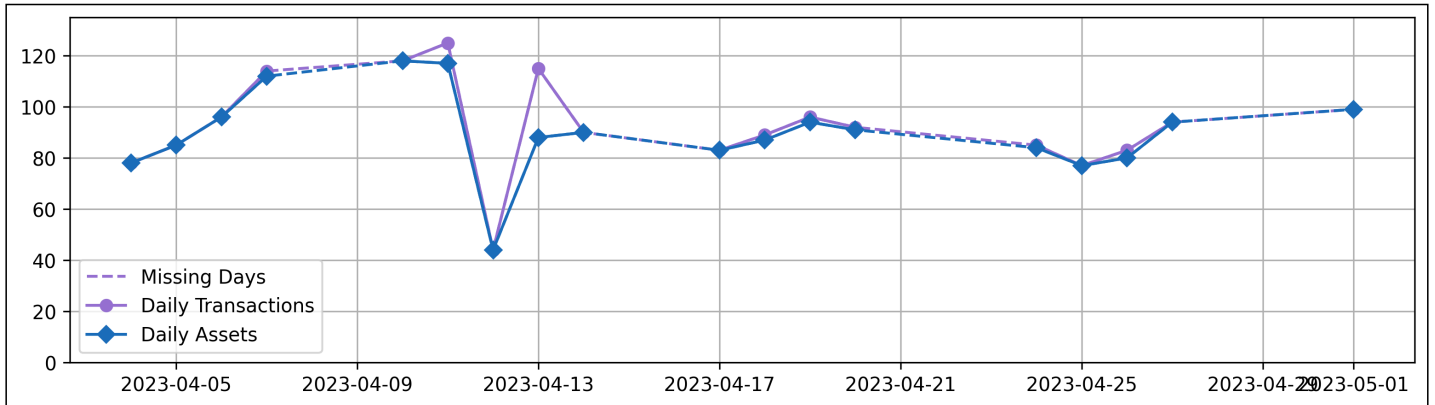

Daily Unique Assets Breakdown

Current Usage

International Intermodal Vertical ID	1445
International Intermodal Horizontal ID	172
Total Daily Unique Assets:	1617

Status Codes:

Historical Usage

Daily Usage

Date	Daily Transactions	Daily Unique Assets
2023-04-04	78	78
2023-04-05	85	85
2023-04-06	96	96
2023-04-07	114	112
2023-04-10	118	118
2023-04-11	125	117
2023-04-12	44	44
2023-04-13	115	88
2023-04-14	90	90
2023-04-17	83	83
2023-04-18	89	87
2023-04-19	96	94
2023-04-20	92	91
2023-04-24	85	84
2023-04-25	77	77
2023-04-26	83	80
2023-04-27	94	94
2023-05-01	99	99

Total

18 Day(s)	1663 Transaction(s)	1617 Unique Asset(s)
-----------	---------------------	----------------------

Transactions Breakdown

Transactions Done

International Intermodal Vertical ID	1486
International Intermodal Horizontal ID	177
Total Transactions:	1663

Status Codes:

Historical Usage

Yearly Usage