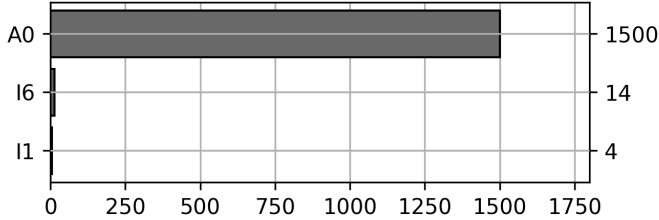

Daily Unique Assets Breakdown

Current Usage

International Intermodal Vertical ID	1354
International Intermodal Horizontal ID	164
Total Daily Unique Assets:	1518

Status Codes:

Historical Usage

Daily Usage

Date	Daily Transactions	Daily Unique Assets
2023-04-04	78	78
2023-04-05	85	85
2023-04-06	96	96
2023-04-07	114	112
2023-04-10	118	118
2023-04-11	125	117
2023-04-12	44	44
2023-04-13	115	88
2023-04-14	90	90
2023-04-17	83	83
2023-04-18	89	87
2023-04-19	96	94
2023-04-20	92	91
2023-04-24	85	84
2023-04-25	77	77
2023-04-26	83	80
2023-04-27	94	94

Total

17 Day(s)	1564 Transaction(s)	1518 Unique Asset(s)
-----------	---------------------	----------------------

Transactions Breakdown

Transactions Done

International Intermodal Vertical ID	1395
International Intermodal Horizontal ID	169
Total Transactions:	1564

Status Codes:

Historical Usage

Yearly Usage