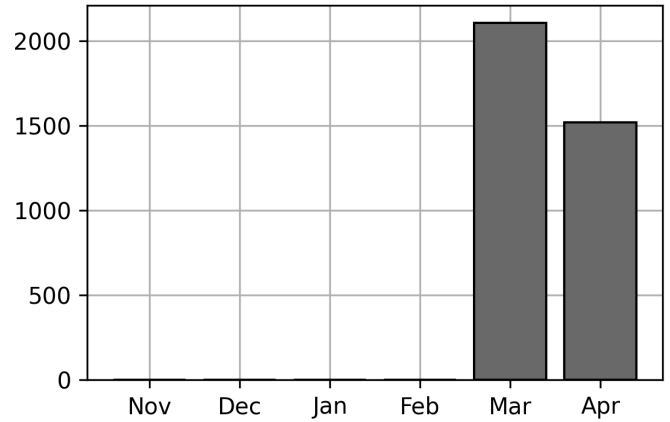

Daily Unique Assets Breakdown

Current Usage

International Intermodal Vertical ID	1354
International Intermodal Horizontal ID	164
Total Daily Unique Assets:	1518

Status Codes:

Historical Usage

Daily Usage

Date	Daily Transactions	Daily Unique Assets
2023-04-04	78	78
2023-04-05	85	85
2023-04-06	96	96
2023-04-07	114	112
2023-04-10	118	118
2023-04-11	125	117
2023-04-12	44	44
2023-04-13	115	88
2023-04-14	90	90
2023-04-17	83	83
2023-04-18	89	87
2023-04-19	96	94
2023-04-20	92	91
2023-04-24	85	84
2023-04-25	77	77
2023-04-26	83	80
2023-04-27	94	94

Total

17 Day(s)	1564 Transaction(s)	1518 Unique Asset(s)
-----------	---------------------	----------------------

Transactions Breakdown

Transactions Done

International Intermodal Vertical ID	1395
International Intermodal Horizontal ID	169
Total Transactions:	1564

Status Codes:

Historical Usage

Yearly Usage