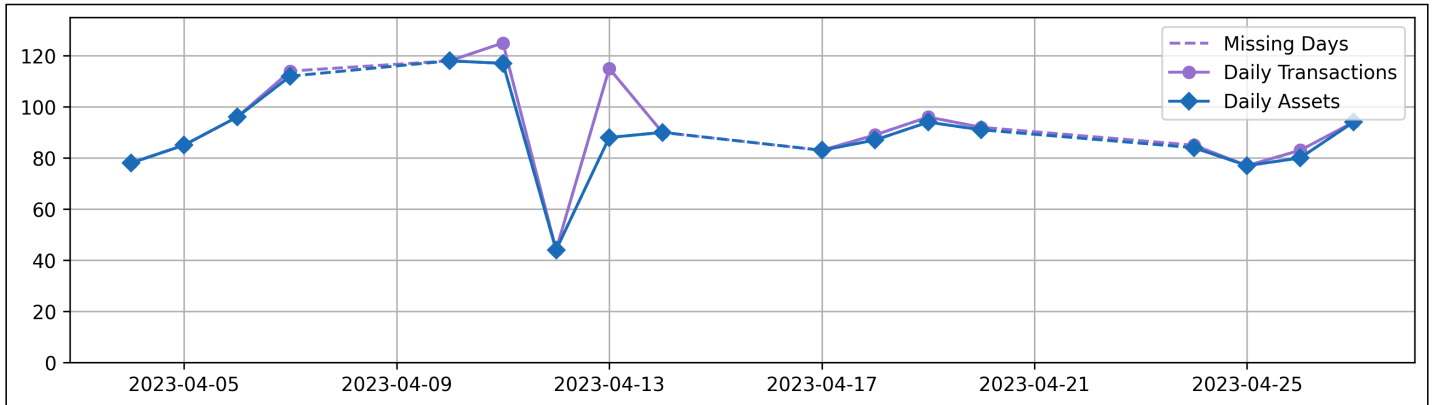

Daily Unique Assets Breakdown

Current Usage

International Intermodal Vertical ID	1354
International Intermodal Horizontal ID	164
Total Daily Unique Assets:	1518

Status Codes:

Historical Usage

Daily Usage

Date	Daily Transactions	Daily Unique Assets
2023-04-04	78	78
2023-04-05	85	85
2023-04-06	96	96
2023-04-07	114	112
2023-04-10	118	118
2023-04-11	125	117
2023-04-12	44	44
2023-04-13	115	88
2023-04-14	90	90
2023-04-17	83	83
2023-04-18	89	87
2023-04-19	96	94
2023-04-20	92	91
2023-04-24	85	84
2023-04-25	77	77
2023-04-26	83	80
2023-04-27	94	94

Total

17 Day(s)	1564 Transaction(s)	1518 Unique Asset(s)
-----------	---------------------	----------------------

Transactions Breakdown

Transactions Done

International Intermodal Vertical ID	1395
International Intermodal Horizontal ID	169
Total Transactions:	1564

Status Codes:

Historical Usage

Yearly Usage