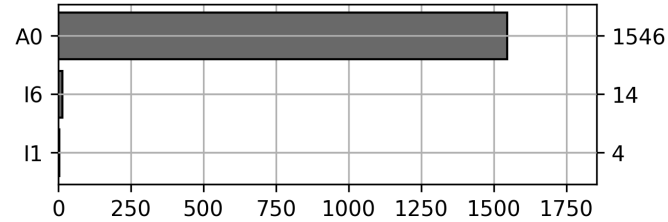

Daily Unique Assets Breakdown

Current Usage

International Intermodal Vertical ID	1354
International Intermodal Horizontal ID	164
Total Daily Unique Assets:	1518

Status Codes:

Historical Usage

Daily Usage

Date	Daily Transactions	Daily Unique Assets
2023-04-04	78	78
2023-04-05	85	85
2023-04-06	96	96
2023-04-07	114	112
2023-04-10	118	118
2023-04-11	125	117
2023-04-12	44	44
2023-04-13	115	88
2023-04-14	90	90
2023-04-17	83	83
2023-04-18	89	87
2023-04-19	96	94
2023-04-20	92	91
2023-04-24	85	84
2023-04-25	77	77
2023-04-26	83	80
2023-04-27	94	94

Total

17 Day(s)	1564 Transaction(s)	1518 Unique Asset(s)
-----------	---------------------	----------------------

Transactions Breakdown

Transactions Done

International Intermodal Vertical ID	1395
International Intermodal Horizontal ID	169
Total Transactions:	1564

Status Codes:

Historical Usage

Yearly Usage