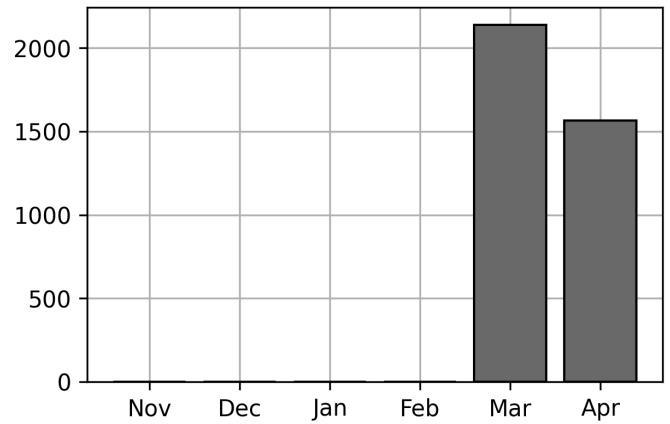

Daily Unique Assets Breakdown

Current Usage

International Intermodal Vertical ID	1354
International Intermodal Horizontal ID	164
Total Daily Unique Assets:	1518

Status Codes:

Historical Usage

Daily Usage

Date	Daily Transactions	Daily Unique Assets
2023-04-04	78	78
2023-04-05	85	85
2023-04-06	96	96
2023-04-07	114	112
2023-04-10	118	118
2023-04-11	125	117
2023-04-12	44	44
2023-04-13	115	88
2023-04-14	90	90
2023-04-17	83	83
2023-04-18	89	87
2023-04-19	96	94
2023-04-20	92	91
2023-04-24	85	84
2023-04-25	77	77
2023-04-26	83	80
2023-04-27	94	94

Total

17 Day(s)	1564 Transaction(s)	1518 Unique Asset(s)
-----------	---------------------	----------------------

Transactions Breakdown

Transactions Done

International Intermodal Vertical ID	1395
International Intermodal Horizontal ID	169
Total Transactions:	1564

Status Codes:

Historical Usage

Yearly Usage