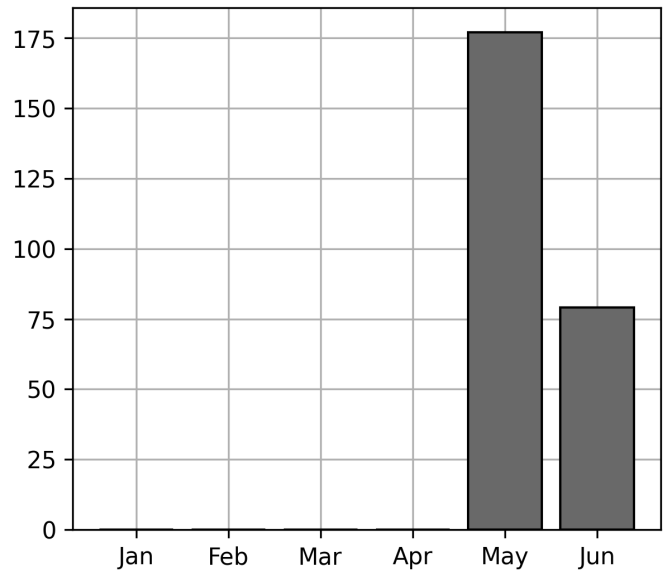

Transactions Breakdown

Transactions Done

Mounted Chassis ID	37
International Intermodal Vertical ID	36
Bare Chassis ID	2
International Intermodal Horizontal ID	2
Mounted Unknown Chassis ID	1
Unknown Container ID	1
Total Transactions:	79

Status Codes:

Historical Usage

Yearly Usage