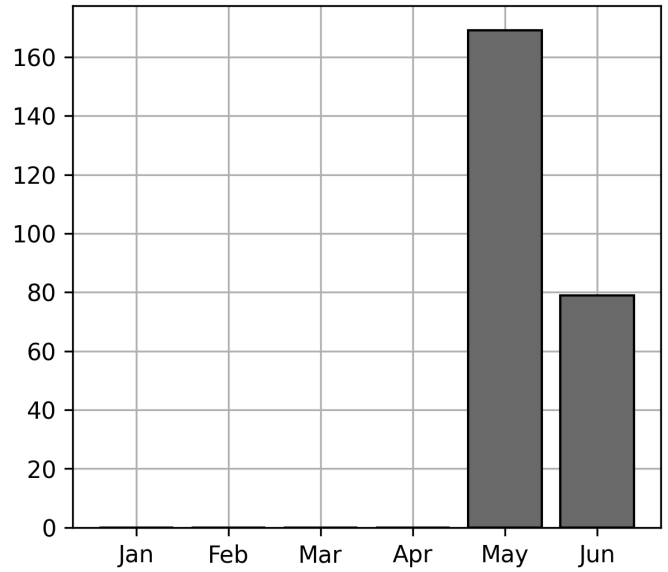

Daily Unique Assets Breakdown

Current Usage

Mounted Chassis ID	37
International Intermodal Vertical ID	36
Bare Chassis ID	2
International Intermodal Horizontal ID	2
Mounted Unknown Chassis ID	1
Unknown Container ID	1
Total Daily Unique Assets:	79

Status Codes:

Historical Usage

Daily Usage

Date	Daily Transactions	Daily Unique Assets
2023-06-01	79	79

Total

1 Day(s)	79 Transaction(s)	79 Unique Asset(s)
----------	-------------------	--------------------