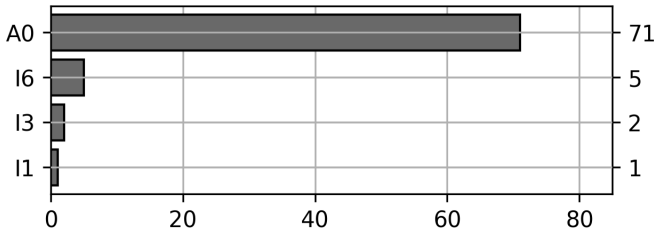

Daily Unique Assets Breakdown

Current Usage

Mounted Chassis ID	37
International Intermodal Vertical ID	36
Bare Chassis ID	2
International Intermodal Horizontal ID	2
Mounted Unknown Chassis ID	1
Unknown Container ID	1
Total Daily Unique Assets:	79

Status Codes:

Historical Usage

Daily Usage

Date	Daily Transactions	Daily Unique Assets
2023-06-01	79	79

Total

1 Day(s)	79 Transaction(s)	79 Unique Asset(s)
----------	-------------------	--------------------