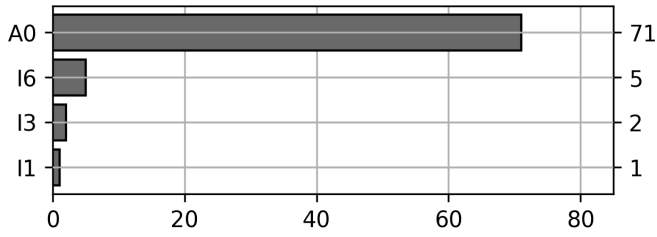

Daily Unique Assets Breakdown

Current Usage

Mounted Chassis ID	37
International Intermodal Vertical ID	36
Bare Chassis ID	2
International Intermodal Horizontal ID	2
Mounted Unknown Chassis ID	1
Unknown Container ID	1
Total Daily Unique Assets:	79

Status Codes:

Historical Usage

Daily Usage

Date	Daily Transactions	Daily Unique Assets
2023-06-01	79	79

Total

1 Day(s)	79 Transaction(s)	79 Unique Asset(s)
----------	-------------------	--------------------

Transactions Breakdown

Transactions Done

Mounted Chassis ID	37
International Intermodal Vertical ID	36
Bare Chassis ID	2
International Intermodal Horizontal ID	2
Mounted Unknown Chassis ID	1
Unknown Container ID	1
Total Transactions:	79

Status Codes:

Historical Usage

Yearly Usage