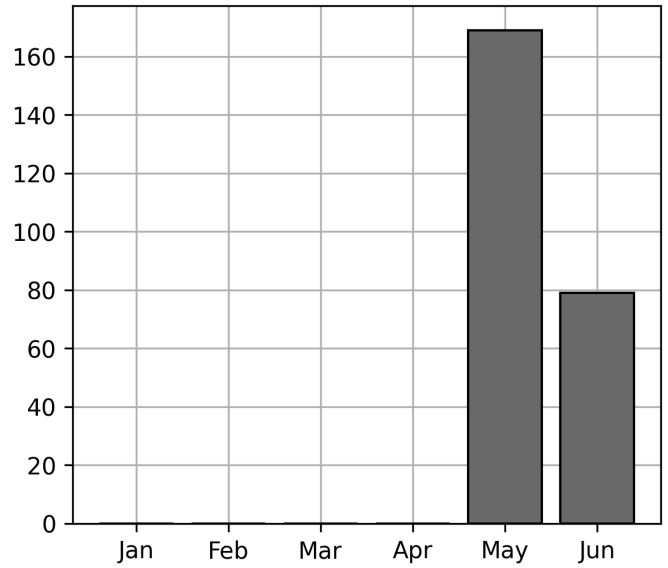

Daily Unique Assets Breakdown

Current Usage

International Intermodal Vertical ID	114
Mounted Chassis ID	113
Mounted Unknown Chassis ID	11
International Intermodal Horizontal ID	7
Bare Chassis ID	2
Unknown Container ID	1
Total Daily Unique Assets:	248

Status Codes:

Historical Usage

Daily Usage

Date	Daily Transactions	Daily Unique Assets
2023-05-17	1	1
2023-05-23	28	23
2023-05-25	48	48
2023-05-26	54	52
2023-05-31	46	45
2023-06-01	79	79

Total

6 Day(s)	256 Transaction(s)	248 Unique Asset(s)
----------	--------------------	---------------------