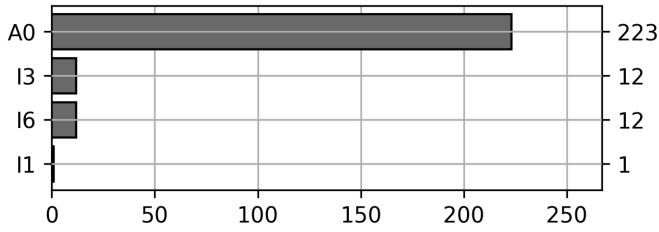

Daily Unique Assets Breakdown

Current Usage

International Intermodal Vertical ID	114
Mounted Chassis ID	113
Mounted Unknown Chassis ID	11
International Intermodal Horizontal ID	7
Bare Chassis ID	2
Unknown Container ID	1
Total Daily Unique Assets:	248

Status Codes:

Historical Usage

Daily Usage

Date	Daily Transactions	Daily Unique Assets
2023-05-17	1	1
2023-05-23	28	23
2023-05-25	48	48
2023-05-26	54	52
2023-05-31	46	45
2023-06-01	79	79

Total

6 Day(s)	256 Transaction(s)	248 Unique Asset(s)
----------	--------------------	---------------------